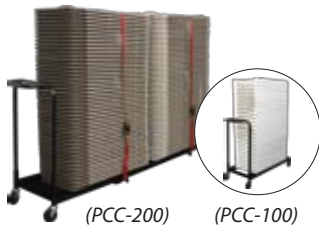

Heavy-Duty Pallet System

4-Wheeled Pallet Dolly

Capacity:
HD-PMD: (1) Pallet

(C450-Pallet)

Folding Chair Pallets

Capacity:
C600-Pallet: (50) C600 Chairs
C650-Pallet: (25) C650 Chairs
C700-Pallet: (25) C700 Chairs
C450-Pallet: (25) C450 Chairs

2-Wheeled Pallet Dolly

Capacity:
HD-PME: (1) Pallet

Chair Covers

Covers a full stack of chairs on a pallet or PCC cart

Folding Chair Carts

(PCC-200)

(PCC-100)

Stacking Chair Carts

Capacity:
PCC-100: (50) C600 /
(25) C650 /
(25) C700 /
(25) C450 /
(25) C460 Chairs

PCC-200: (100) C600 /
(50) C650 /
(50) C700 /
(50) C450 /
(50) C460 Chairs

(HD-CTC48W)

Heavy-Duty Chair Tree Carts

Capacity:
HD-CTC48W: (48) C450 Chairs
HD-CTC72W: (72) C450 Chairs
HD-CTC56M: (56) C600 Chairs
HD-CTC84M: (84) C600 Chairs