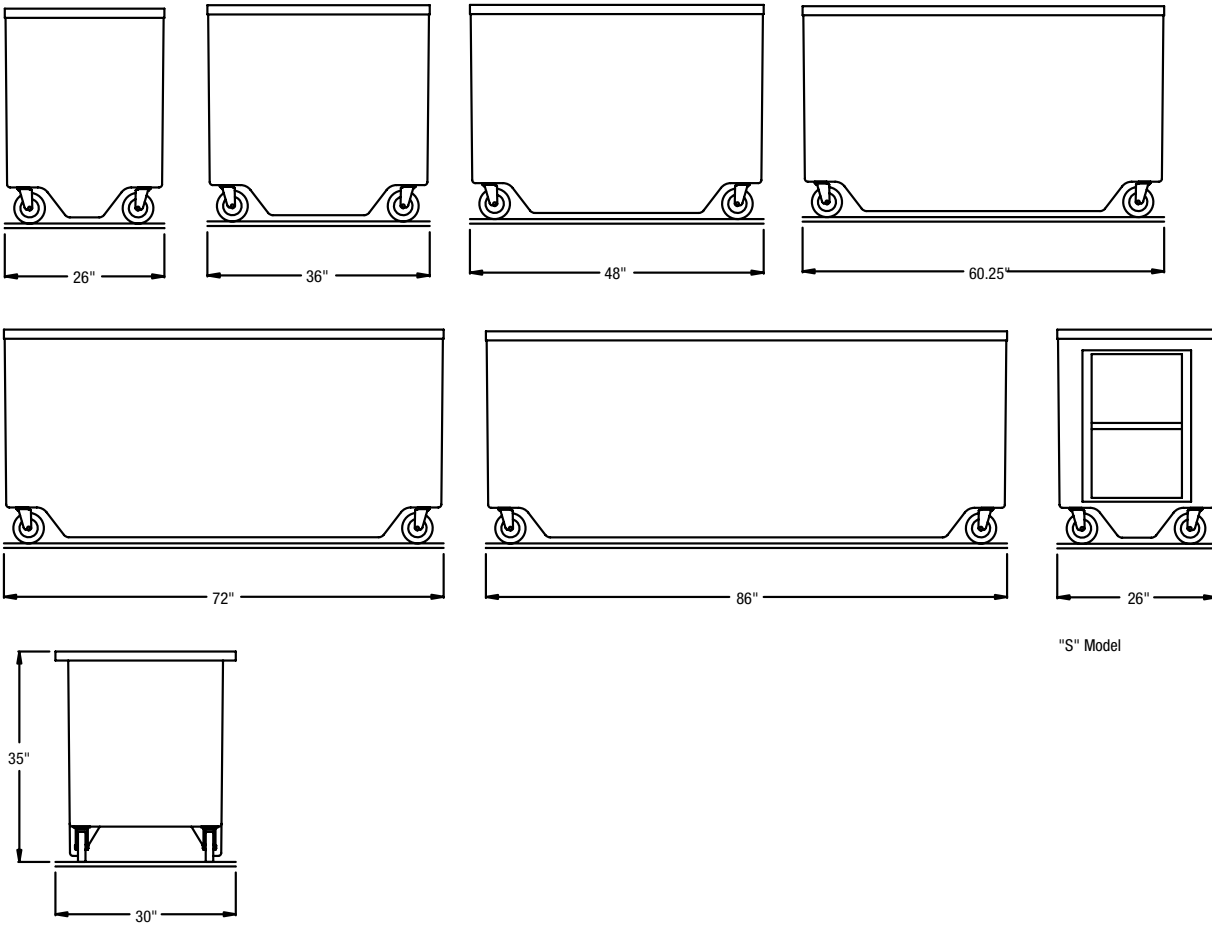

"S" Model

14GFG-ST DRAWINGS SHOWN, 14GFG ST-S FRONT VIEW SHOWN AS REPRESENTATION OF "S" MODELS
Drawings are to be viewed in the same order as the chart

COMMON DATA FOR ST SERIES (INCLUDES THE STANDARD ST SERIES AND THE "S" STORAGE BASE SERIES)				
Model	L (A)	Top Depth	Work Height	Ship Wt.
14GFG ST-2(S)	26"	30"	35"	125
14GFG ST-3(S)	36"	30"	35"	150
14GFG ST-4(S)	48"	30"	35"	175
14GFG ST-5(S)	60.25"	30"	35"	200
14GFG ST-6(S)	72"	30"	35"	225
14GFG ST-7(S)	86"	30"	35"	250

STORAGE SHELF INFORMATION FOR ST "S" SERIES				
Model	L(A)	W(B)	H(C)	Ship Wt
14GFG ST-2(S)	26"	14.6"	21.5"	150
14GFG ST-3(S)	36"	24.5"	21.5"	175
14GFG ST-4(S)	48"	36.5"	21.5"	200
14GFG ST-5(S)	60.25"	48.5"	21.5"	225
14GFG ST-6(S)	72"	60.5"	21.5"	250
14GFG ST-7(S)	86"	74.5"	21.5"	275
14GFG ST-8(S)	96"	86.5"	21.5"	300