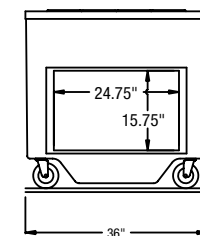

12 "PS" Model

8 Model

8 "PS" Model

12 Model

Standard 8 Model

Standard 12 Model, & 8 "PS" Model

12 "PS" Model

Model	Length	Depth	Height	Ship Wt.
14GFG SW-8	30"	30"	35"	135
14GFG SW-12	36"	30"	35"	135
14GFG SW-8PS	36"	30"	35"	135