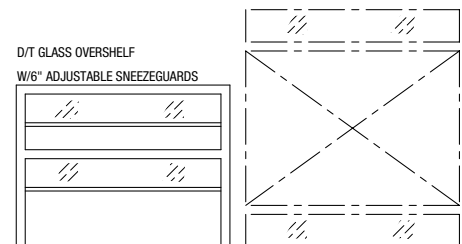

Optional:

- ☐ Heat Lamps
- ☐ Fluorescent Light