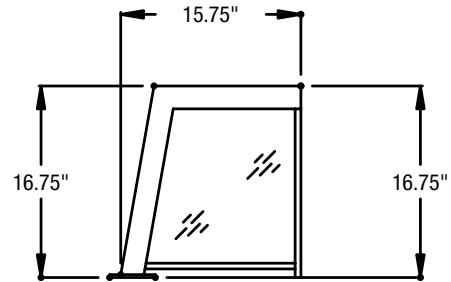

RANDELL®

RanServe Options

- ☐ FMC2S Series Powder-Coated Counter Protector

Component