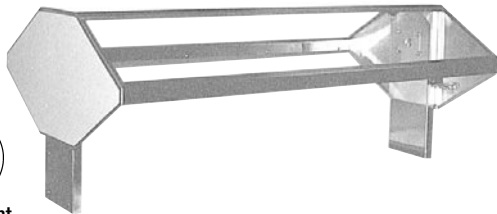

- ☐ RAN DBSA Series Adjustable Dual Sided Buffet Shield
  Features stainless steel top, enclosed ends with laminate trim to match body panels, and glass inserts.

Component