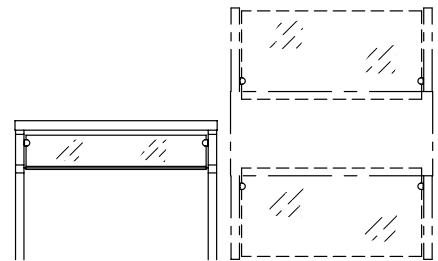

Optional:

- ☐ Heat Lamps
- ☐ Fluorescent Light