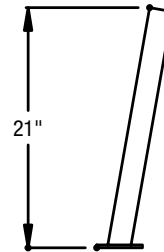

- ☐ FMC1S Series Powder-Coated Glass Slanted Front Protector Guard

Component