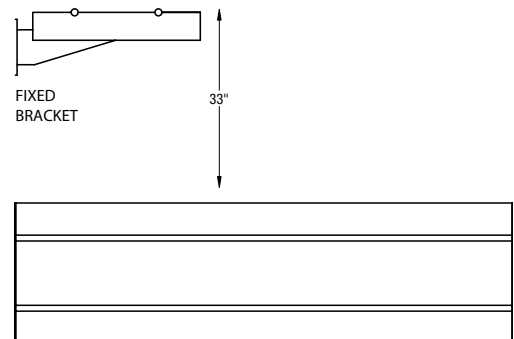

Component

- RAN FLT Series Flat Surface Stainless Steel Trayslide

Component

- RAN COR Series Corion Trayslide with Dual Stainless Steel Runners

Component

RANDELL®

RanServe Options

- FMC2S Series Powder-Coated Counter Protector