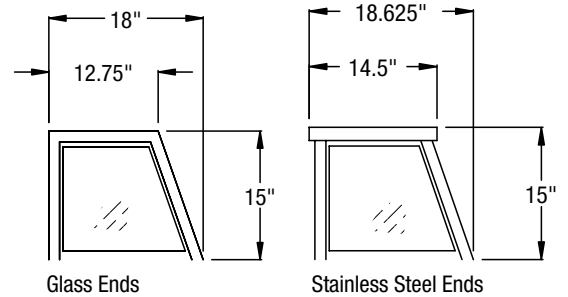

Optional:

- Heat Lamps
- Fluorescent Light

- RAN SGS Series Single Tier Glass Overshelf Assembly with Sneeze guards
- RAN DGS Series Double Tier Glass Overshelf Assembly with Sneeze guards
Features single, or double tier glass shelves with stainless steel frame and sneeze guards.