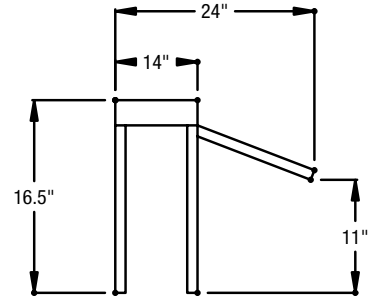

Component

RanServe Options

- RAN DBS Series Dual Sided Buffet Shields
- RAN SBS Series Single Sided Buffet Shields

Component

Optional:

- Heat Lamps
- Fluorescent Light

- RAN DBSA Series Adjustable Dual Sided Buffet Shield
Features stainless steel top, enclosed ends with laminate trim to match body panels, and glass inserts.