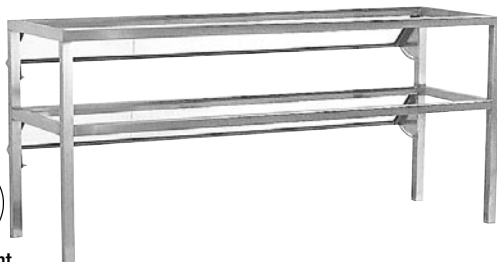

- ☐ RAN SGS Series Single Tier Glass Overshelf Assembly with Sneeze guards
- ☐ RAN DGS Series Double Tier Glass Overshelf Assembly with Sneeze guards
  Features single, or double tier glass shelves with stainless steel frame and sneeze guards.

Component