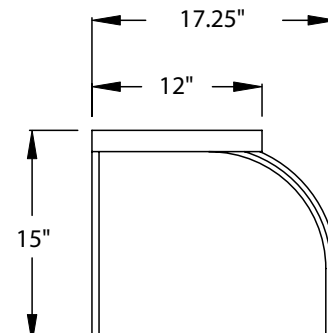

- ☐ SB3B Series Curved Plexi-Glass Sneezeguard in Brass Finish
  (Powder-Coated also available SPC3 Series)

Component