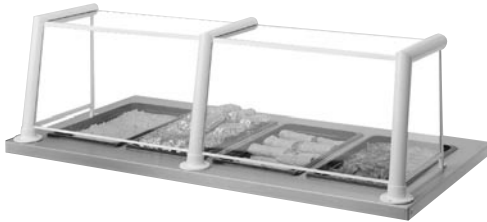

RanServe Options

- RAN TUB Series 3-Bar Stainless Steel Trayslide
12" wide stainless steel tray slide with fold-down brackets

Component

- RAN INV Series Inverted Round Stainless Steel Trayslide
10" wide stainless steel tray slide with fold-down brackets

Component

- RAN FLT Series Flat Surface Stainless Steel Trayslide

Component

- RAN COR Series Corion Trayslide with Dual Stainless Steel Runners

Component

RANDELL®

RanServe Options

- FMC2S Series Powder-Coated Counter Protector

Component

- FMC1S Series Powder-Coated Glass Slanted Front Protector Guard

Component

- FMC1R Series Powder-Coated Glass Breath Guard

Component

- SB3B Series Curved Plexi-Glass Sneezeguard in Brass Finish
(Powder-Coated also available SPC3 Series)

Component

RanServe Options

- RAN DBS Series Dual Sided Buffet Shields
- RAN SBS Series Single Sided Buffet Shields

Component

Optional:

- Heat Lamps
- Fluorescent Light

- RAN DBSA Series Adjustable Dual Sided Buffet Shield
Features stainless steel top, enclosed ends with laminate trim to match body panels, and glass inserts.