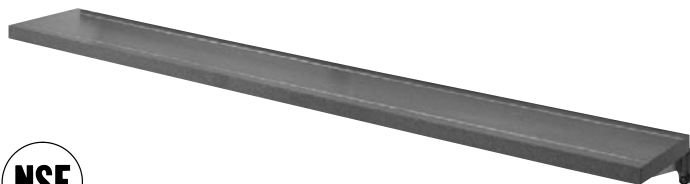

RanServe Options

- RAN TUB Series 3-Bar Stainless Steel Trayslide
12" wide stainless steel tray slide with fold-down brackets

Component

- RAN INV Series Inverted Round Stainless Steel Trayslide
10" wide stainless steel tray slide with fold-down brackets

Component

- RAN FLT Series Flat Surface Stainless Steel Trayslide

Component

- RAN COR Series Corion Trayslide with Dual Stainless Steel Runners

Component

RANDELL®

RanServe Options

- FMC2S Series Powder-Coated Counter Protector

Component

- FMC1S Series Powder-Coated Glass Slanted Front Protector Guard

Component

- FMC1R Series Powder-Coated Glass Breath Guard

Component

- SB3B Series Curved Plexi-Glass Sneezeguard in Brass Finish
(Powder-Coated also available SPC3 Series)

Component

RanServe Options

- RAN DBS Series Dual Sided Buffet Shields
- RAN SBS Series Single Sided Buffet Shields

Component

Optional:

- Heat Lamps
- Fluorescent Light

- RAN DBSA Series Adjustable Dual Sided Buffet Shield
Features stainless steel top, enclosed ends with laminate trim to match body panels, and glass inserts.