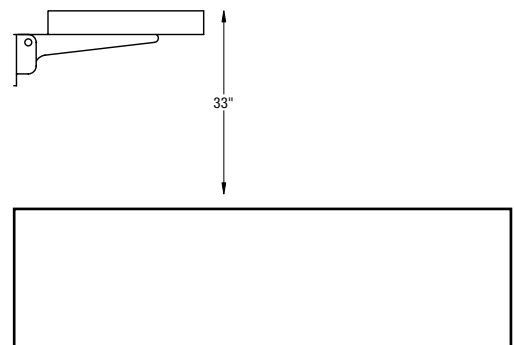

RanServe Options

- ☐ RAN TUB Series 3-Bar Stainless Steel Trayslide
  12" wide stainless steel tray slide with fold-down brackets

Component

- ☐ RAN INV Series Inverted Round Stainless Steel Trayslide
  10" wide stainless steel tray slide with fold-down brackets

Component

- ☐ RAN FLT Series Flat Surface Stainless Steel Trayslide

Component

- ☐ RAN COR Series Corion Trayslide with Dual Stainless Steel Runners

Component