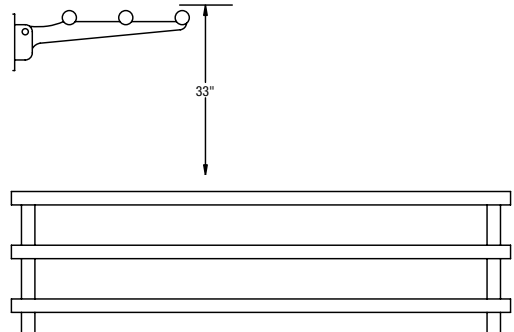

RanServe Options

- RAN TUB Series 3-Bar Stainless Steel Trayslide
12" wide stainless steel tray slide with fold-down brackets

Component

- RAN INV Series Inverted Round Stainless Steel Trayslide
10" wide stainless steel tray slide with fold-down brackets