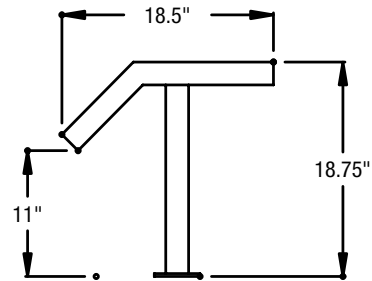

- ☐ FMC1R Series Powder-Coated Glass Breath Guard

Component