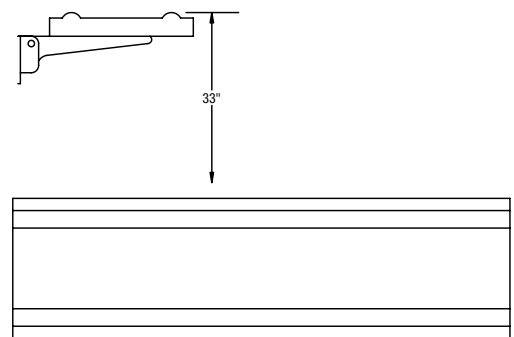

RanServe Options

- ☐ RAN TUB Series 3-Bar Stainless Steel Trayslide
  12" wide stainless steel tray slide with fold-down brackets

Component

- ☐ RAN INV Series Inverted Round Stainless Steel Trayslide
  10" wide stainless steel tray slide with fold-down brackets

Component

- ☐ RAN FLT Series Flat Surface Stainless Steel Trayslide

Component

- ☐ RAN COR Series Corion Trayslide with Dual Stainless Steel Runners

Component