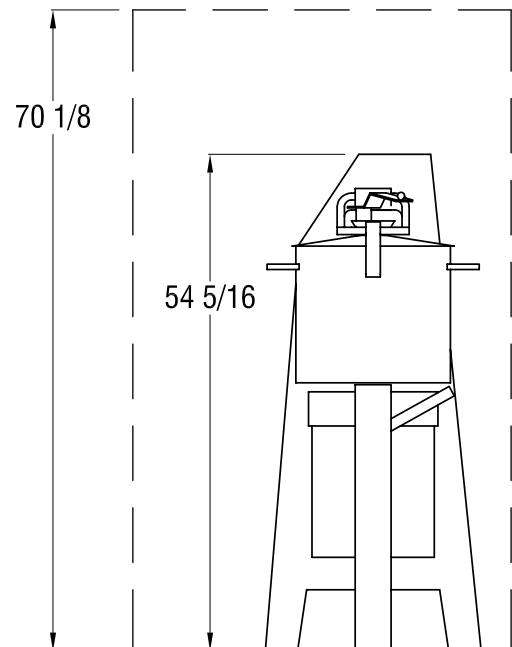

Robot Coupe U.S.A., Inc.

P.O. Box 16625

Jackson, MS 39236-6625

1-800-824-1646

(601) 898-8411

FAX: (601) 898-9134

www.robotcoupeusa.com

e-mail: robocoup@misnet.com

Distributed by: