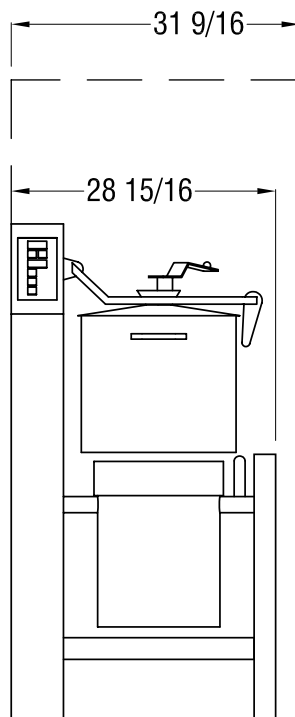

Robot Coupe U.S.A., Inc.

P.O. Box 16625

Jackson, MS 39236-6625

1-800-824-1646

(601) 898-8411

FAX: (601) 898-9134

www.robotcoupeusa.com

e-mail: robocoup@misnet.com

Distributed by: