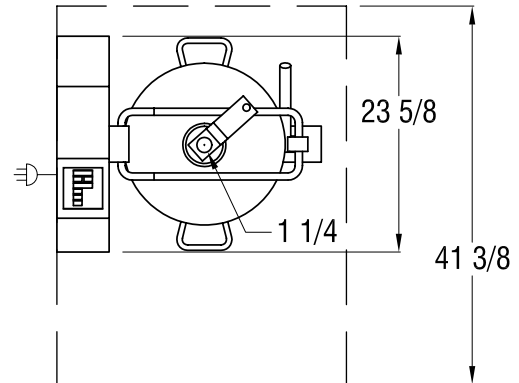

Robot Coupe U.S.A., Inc.

P.O. Box 16625

Jackson, MS 39236-6625

1-800-824-1646

(601) 898-8411

FAX: (601) 898-9134

www.robotcoupeusa.com

e-mail: robocoup@misnet.com

Distributed by: