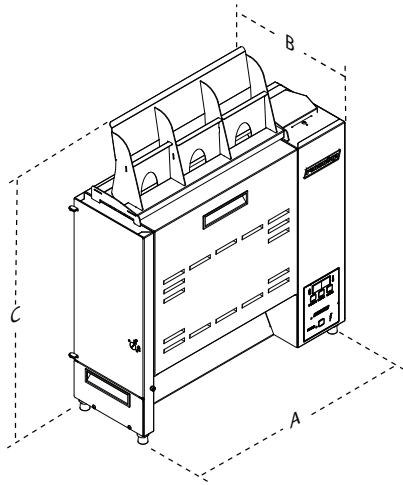

**GST-3V**

The GST-3V is a dual-belt toaster that can be used for toasting crowns, heels, clubs, and Texas toast as well as two-sided bun toasting. This toaster features a new design that saves valuable counter space and increases energy efficiency.

## Dimensions

Model & Mfg. No.	Width (A)	Depth (B)	Height (C)	Net Weight
GST-3V 9210874	24 5/8" (625 mm)	9 3/16" (233 mm)	30" (763 mm)	100 lbs. (45 kg)