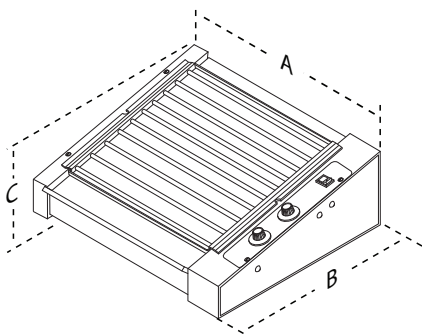

HDC Hot Dog Corral

HDC-20

HDC-30A

HDC-35A

HDC-50A

Turn hot dogs from an afterthought to a must have. The Hot Dog Corral sears in the flavor by basting hot dogs in their own juices as they move along the heated grill surface. Maintain the grill temperature with the adjustable thermostat to keep hot dogs tasting fresh for up to six hours. With only one moving part, this unit is easy to operate, clean, and service.

roundup

a brand by A.J. Antunes & Co. www.ajantunes.com

HDC Hot Dog Corral

Dimensions

Model No.	Width (A)	Depth (B)	Height (C)
HDC-20 HDC-20RC	18 3/4" (476 mm)	21 1/2" (545 mm)	8 1/4" (210 mm)
HDC-21A	23 1/8" (588 mm)	14 1/2" (368 mm)	7 1/4" (184 mm)
HDC-30A	22" (559 mm)	19 5/8" (498 mm)	7 1/4" (184 mm)
HDC-35A	33 3/8" (848 mm)	15 1/4" (387 mm)	7 1/4" (184 mm)
HDC-50A	32 1/2" (826 mm)	19 3/4" (502 mm)	7 1/4" (184 mm)

Shipping Dimensions

Model No.	Height	Width	Depth	Weight
HDC-20 HDC-20RC	14" (356 mm)	23" (584 mm)	28" (711 mm)	55 lbs. (25 kg)
HDC-21A	14" (356 mm)	21" (533 mm)	26" (660 mm)	38 lbs. (17 kg)
HDC-30A	20" (508 mm)	23" (584 mm)	20" (508 mm)	55 lbs. (25 kg)
HDC-35A	14" (356 mm)	21" (533 mm)	37" (940 mm)	50 lbs. (23 kg)
HDC-50A	14" (356 mm)	26" (660 mm)	38" (965 mm)	62 lbs. (28 kg)