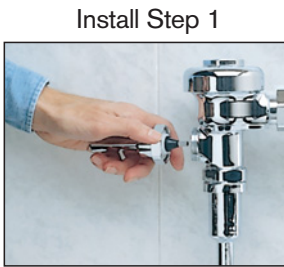

AutoFlush® Sidemount

The AutoFlush® Sidemount is the perfect solution for automating fixtures in high traffic washrooms. This system ensures that urinals and toilets are always flushed and presentable. The AutoFlush Sidemount promotes good hygiene by eliminating potential points of cross-contamination, while preventing odors by ensuring that fixtures are flushed after every use.

Easy Installation

No water shut-off is required to convert your washroom to a higher standard of hygiene. All required tools and batteries are included. No need to replace your current investment of flush valves or move plumbing rough-in to accommodate ADA compliance. Replacing your existing flushing handle with a Touch-Free flushing device makes perfect economic sense.