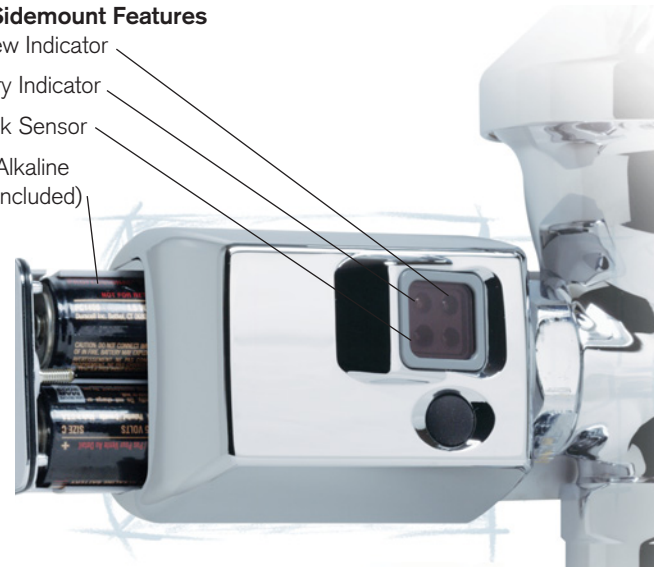

AutoFlush® Sidemount

The AutoFlush® Sidemount is the perfect solution for automating fixtures in high traffic washrooms. This system ensures that urinals and toilets are always flushed and presentable. The AutoFlush Sidemount promotes good hygiene by eliminating potential points of cross-contamination, while preventing odors by ensuring that fixtures are flushed after every use.

Easy Installation

No water shut-off is required to convert your washroom to a higher standard of hygiene. All required tools and batteries are included. No need to replace your current investment of flush valves or move plumbing rough-in to accommodate ADA compliance. Replacing your existing flushing handle with a Touch-Free flushing device makes perfect economic sense.

Install Step 1

Remove Handle

Install Step 2

Install AutoFlush®

AutoFlush® Sidemount Features

- User-in-View Indicator
- Low Battery Indicator
- Object Lock Sensor
- 4 "C" Cell Alkaline Batteries (Included)

- Sensor Range Reset Button
- Programmable Flush Options:
 - Daily flush option prevents sewer gas build up
 - Audio tone option indicates low batteries
- Object Lock Sensor Adjustment
- Courtesy Flush Button (toilet model only)