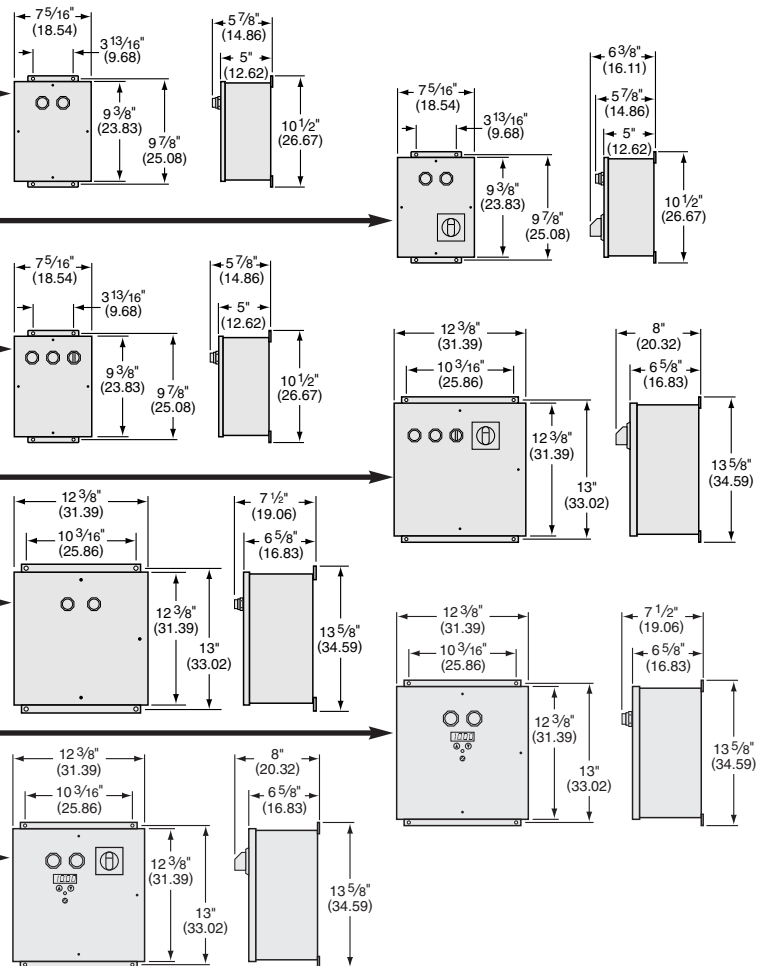

Typical Installation of a Salvajor Disposer with: MSS, MRSS, ARSS-2 or ARSS Control

980104 Optional Mounting Bracket

980105 Optional Mounting Bracket

ITEM NUMBERS FOR ORDERING

CONTROL MODEL	VOLTS	PHASE	ITEM NO.
MSS	115	1	MSS4
	208-230	1	MSS5
	208-230	3	MSS7
	460	3	MSS9
MSS-LD	115	1	MSSLD4
	208-230	1	MSSLD5
	208-230	3	MSSLD7
	460	3	MSSLD9
MRSS	115	1	MRSS4
	208-230	1	MRSS5
	208-230	3	MRSS7
	460	3	MRSS9
MRSS-LD	115	1	MRSSLD4
	208-230	1	MRSSLD5
	208-230	3	MRSSLD7
	460	3	MRSSLD9
ARSS-2	115	1	ARSS24
	208-230	1	ARSS25
	208-230	3	ARSS27
	460	3	ARSS29
ARSS	115	1	ARSS4
	208-230	1	ARSS5
	208-230	3	ARSS7
	460	3	ARSS9
ARSS-LD	115	1	ARSSLD4
	208-230	1	ARSSLD5
	208-230	3	ARSSLD7
	460	3	ARSSLD9

DIMENSIONS

◆ SPECIFY EXACT OPERATING VOLTAGE ◆

NOTE: Dimensions in parenthesis are in centimeters

See individual Control Panel Specification sheets for complete Details and Dimensions.

(Specifications subject to change without notice)