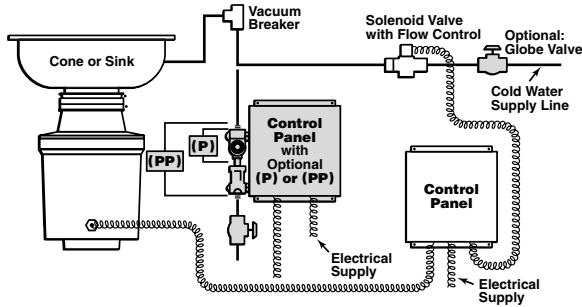

Salvajor Disposer Controls

DETAILS AND DIMENSIONS

Typical Installation of a Salvajor Disposer with: MSS, MRSS, ARSS-2 or ARSS Control