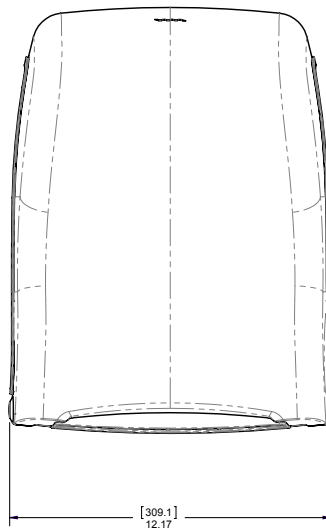

TECHNICAL DATA SHEET

Simplicity Hands-Free Mechanical

Roll Towel Dispenser

**Product Code: T7000
T7090**

Automatic, mechanical cutting dispenses consistent 11" portions of roll towel, without the use of batteries.

SIMPLE TO USE

No adjustments needed

UNIVERSAL

Dispenses most types of roll towel

RELIABLE

Quick paper delivery

Dispenses 11" of paper with each pull

HYGIENE

Touchless

SAVINGS

No batteries required

High capacity; less frequent refills

INSTALLATION

Wall mounted

CLOSURE

With lock

COLOR

Transparent Black Pearl (TBK)

Transparent Arctic Blue (TBL)

DIMENSIONS

16.2" (L) x 12.2" (W) x 9.3" (D)

CAPACITY

(1) 8" (200 mm) wide roll; 8" (200 mm) diameter

CORE DIAMETER

1.5" (38 mm)

CASE WEIGHT

7.73 lbs

MATERIALS

Base: break resistant plastic

Cover: break resistant plastic

STANDARD PRODUCT CODES

T7000TBK/TBL, T7090TBK/TBL

Front

San Jamar • Chef Revival
555 Koopman Lane
Elkhorn, Wisconsin 53121
USA
T: +1.262.723.6133
F: +1.262.723.4204
info@sjcr.com
www.sanjamar.com
www.chefrevival.com
www.sjcr.com

SJCR Canada
3300 Bloor Street West
Center Tower, 11th Floor
Suite 3140
Toronto, ON M8X 2X3
CANADA
T: +1 (262) 723.6133
F: +1 (262) 723.4204
Customer Care: (800) 248.9826
canada@sjcr.com

SJCR Europe
Schoorstraat 26a, bus 1
2220 Heist op-den Berg
BELGIUM
T: +32 1522 8140
F: +32 1522 8148
emea@sjcr.com

SJCR México
Av. Universidad #1377-701
Colonia Axotla CP 01030
Del. Alvaro Obregon
MEXICO, D.F.
T: +52 (55) 3626 0772
F: +52 (55) 5273 4495
mexico@sjcr.com

san jamar
smart. safe. sanitary.