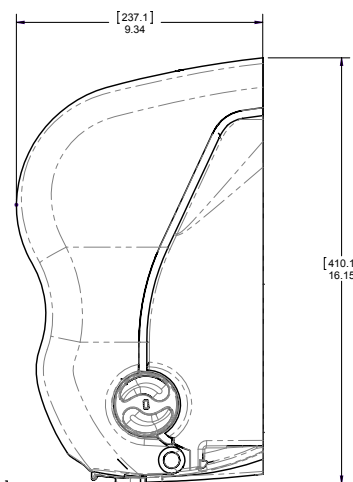

### DIMENSIONS

16.2" (L) x 12.2" (W) x 9.3" (D)

### CAPACITY

(1) 8" (200 mm) wide roll; 8" (200 mm) diameter

### CORE DIAMETER

1.5" (38 mm)

### STANDARD PRODUCT CODES

T7000TBK/TBL, T7090TBK/TBL

Front

Side

Back

**San Jamar • Chef Revival**  
555 Koopman Lane  
Elkhorn, Wisconsin 53121  
USA  
T: +1.262.723.6133  
F: +1.262.723.4204  
info@sjcr.com  
www.sanjamar.com  
www.chefrevival.com  
www.sjcr.com