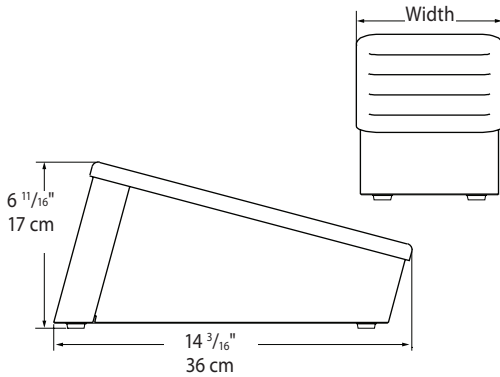

## BID DESCRIPTION

Designed with Euro styling, Server countertop organizers have rounded corners and are constructed with brushed finish (#4) stainless steel and black ABS plastic.

Countertop organizers CO-4 and CO-7 have a slanted design for easier viewing and access to product in the back. Each open style unit is divided with bins approximately 3" (7.6 cm) deep. CO-4 has (4) rectangular bins of equal size. CO-7 has (5) rectangular bins of equal size and (2) vertical bins large enough to store straws up to 8" (20.3 cm) long.

## COUNTERTOP ORGANIZERS

MODEL	CO-4 85120	CO-7 85130	PPO-3 85090	PPO-5 85140
Height	6 11/16" 17 cm	6 11/16" 17 cm	9 3/8" 23.8 cm	9 3/8" 23.8 cm
Width	5 3/4" 14.6 cm	10 7/8" 27.6 cm	12 5/16" 31.3 cm	20 5/16" 51.6 cm
Depth	14 3/16" 36 cm	14 3/16" 36 cm	8 5/16" 21.1 cm	8 5/16" 21.1 cm
Weight	5 lb 2.3 kg	7 lb 3.2 kg	7 lb 3.2 kg	12 lb 5.4 kg