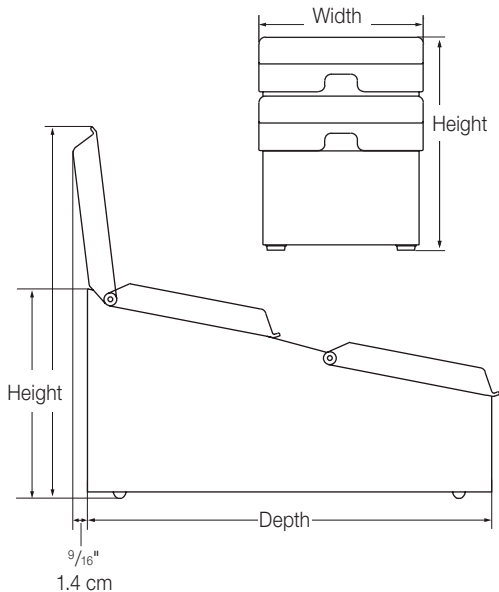

ACCESSORY ITEMS

- 1/9-Size Jar 3 1/2" (8.9 cm), Black Plastic (28 oz/ .8 L) 87202
- 1/9-Size Jar 6" (15.2 cm), Black Plastic (48 oz/ 1.4 L) 87203
SR-2S 1/9 can be filled with 1 larger jar, in the back station
- Hinged Lid for 1/9-Size Jars, Clear Plastic 87253
- 2PRS Pan, 4" (10 cm), Black Plastic 85151 (28 oz/ .8 L)
- Snap-On Storage Lid for 2PRS Pan, Clear Plastic 85161
- Spoon, 4" (10.2 cm) Handle, Clear Plastic 85156

2 YEAR
WARRANTY

TOPPING STATIONS FRONT-TO-BACK TIERED RAILS

ModelS SR-2S 1/9 & 2PRS

SR-2S 1/9 85541

2PRS 85150

MODELS	SR-2S 1/9 85541	2PRS 85150
Capacity	1/9 jar, 3 1/2" (8.9 cm) deep; 28 fl oz (.8 L) when in base	2PRS Pan, 4" deep holds 28 fl oz (.8 L) when in base
Height	8 9/16" 21.8 cm	8 5/16" 21.1 cm
Width	5 5/16" 13.5 cm	6 5/16" 16 cm
Depth	15 3/4" 40 cm	15 13/16" 29.8 cm
Lid Open	10 13/16" 27.5 cm	14 1/2" 36.8 cm
Weight	5 lb 2.3 kg	6 lb 2.7 kg