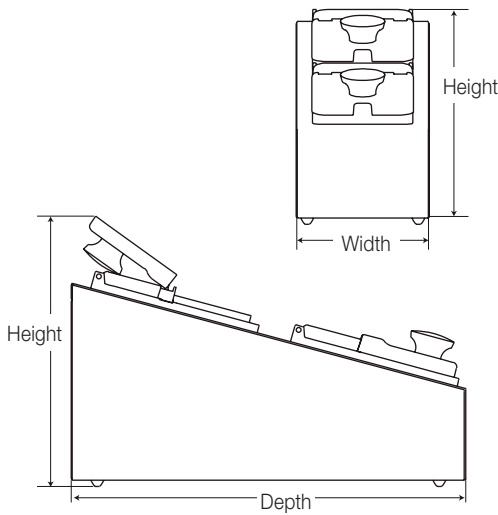

STANDARD FEATURES

- Small footprint, stainless steel base complete with black plastic jars/pans, clear hinged lids and serving spoons
- Clear lids protect while showing off product inside
- SR-2S 1/9 design allows for banking multiples side by side
- Choose from stay-open or self-close lids with 2PRS

ACCESSORY ITEMS

- 1/9-Size Jar 3 1/2" (8.9 cm), Black Plastic (28 oz/ .8 L) 87202
- 1/9-Size Jar 6" (15.2 cm), Black Plastic (48 oz/ 1.4 L) 87203
SR-2S 1/9 can be filled with 1 larger jar, in the back station
- Hinged Lid for 1/9-Size Jars, Clear Plastic 87253
- 2PRS Pan, 4" (10 cm), Black Plastic 85151 (28 oz/ .8 L)
- Snap-On Storage Lid for 2PRS Pan, Clear Plastic 85161
- Spoon, 4" (10.2 cm) Handle, Clear Plastic 85156

2 YEAR
WARRANTY

TOPPING STATIONS FRONT-TO-BACK TIERED RAILS

ModelS SR-2S 1/9 & 2PRS

SR-2S 1/9 85541

2PRS 85150

MODELS	SR-2S 1/9 85541	2PRS 85150
Capacity	1/9 jar, 3 1/2" (8.9 cm) deep; 28 fl oz (.8 L) when in base	2PRS Pan, 4" deep holds 28 fl oz (.8 L) when in base
Height	8 9/16" 21.8 cm	8 5/16" 21.1 cm
Width	5 5/16" 13.5 cm	6 5/16" 16 cm
Depth	15 3/4" 40 cm	15 13/16" 29.8 cm
Lid Open	10 13/16" 27.5 cm	14 1/2" 36.8 cm
Weight	5 lb 2.3 kg	6 lb 2.7 kg