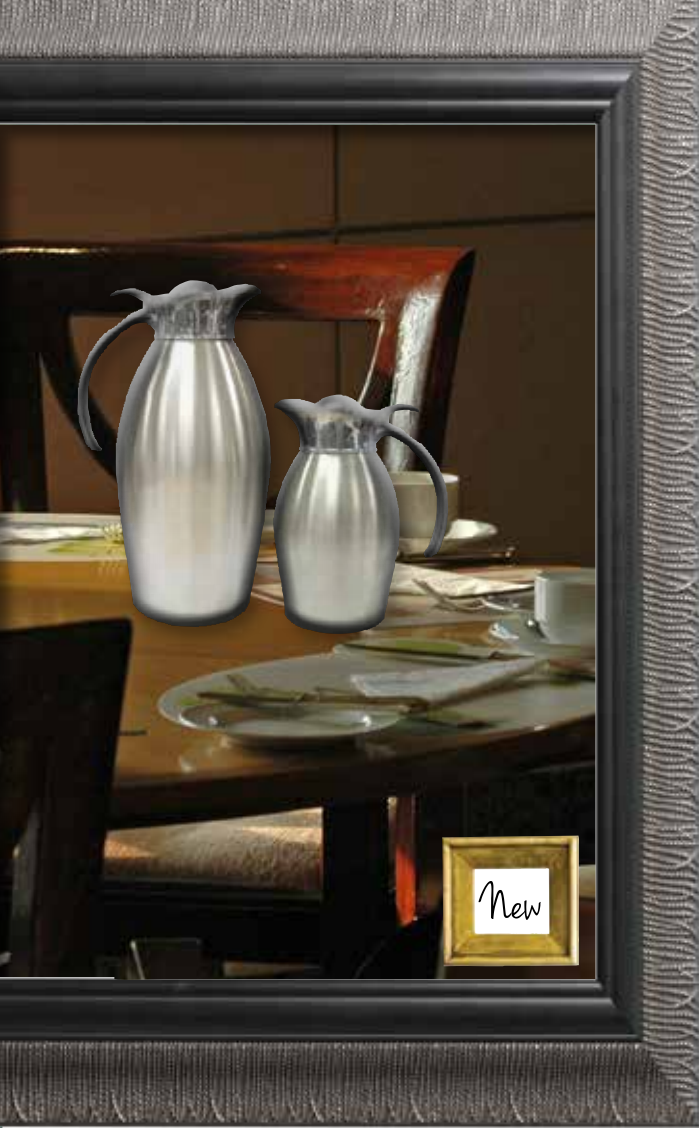

981 Series Server

from Service Ideas

Features

- SLEEK & STYLISH DESIGN
- AVAILABLE IN POLISHED OR BRUSHED
- CLEAN POUR SPOUT
- STOPPER LID FOR ONE HANDED OPERATION
- SLEEK DESIGN MAKES IT EASY TO CARRY MULTIPLES
- DISHWASHER SAFE
- CONSTRUCTED FROM STAINLESS STEEL EXTERIOR AND INTERIOR WITH VACUUM INSULATION PROVIDING 4-6 HOURS OF HEAT/COLD RETENTION