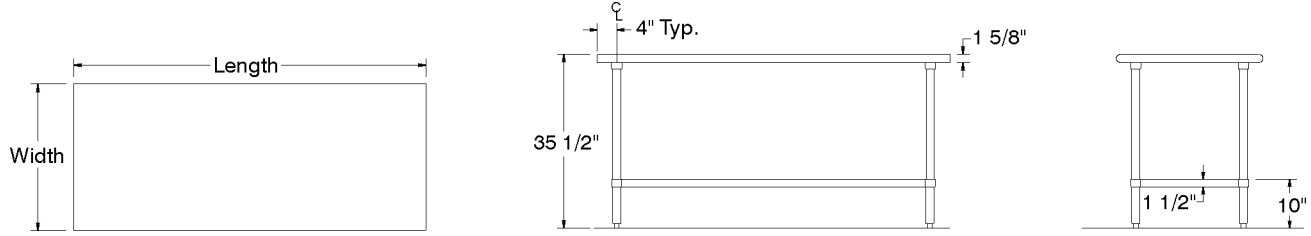

DETAILS and SPECIFICATIONS

TOL $\pm$ .500"

ALL DIMENSIONS ARE TYPICAL

ELAG SERIES - Flat Top