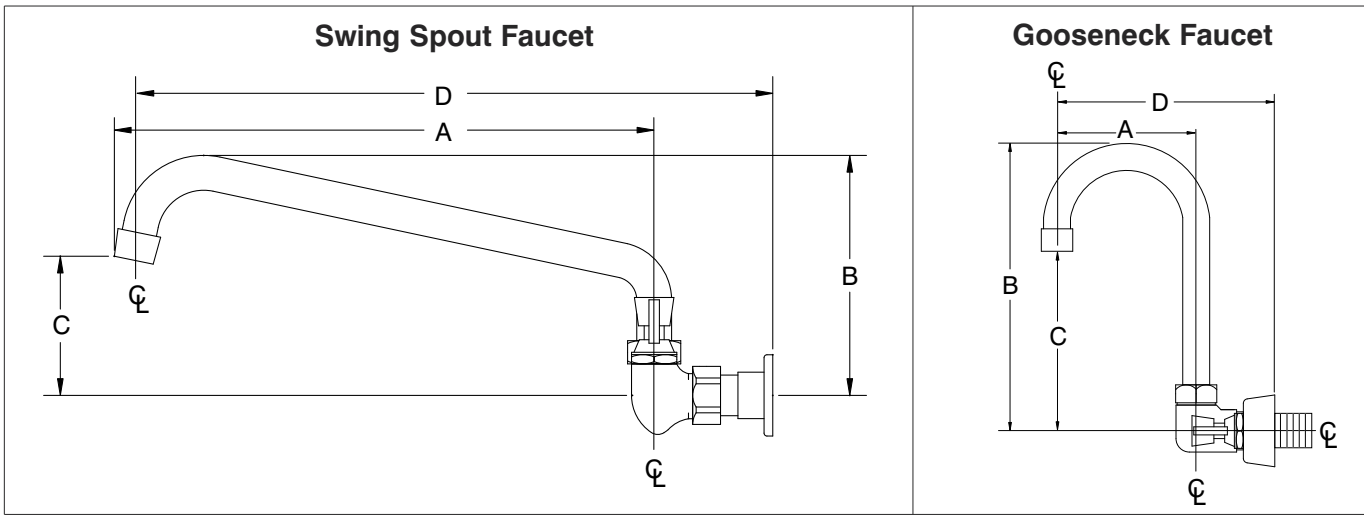

SPLASH MOUNTED FAUCETS

<p>12" Swing Spout</p>  <p>K-1</p>	<p>14" Swing Spout</p>  <p>K-11</p>	<p>3-1/2" Gooseneck</p>  <p>K-59</p>	<p>HEAVY DUTY Gooseneck</p>  <p>K-69</p>
<p>8" Swing Spout</p>  <p>K-101</p>	<p>HEAVY DUTY 14" Swing Spout</p>  <p>K-105</p>	<p>HEAVY DUTY 14" Swing Spout (T&S)</p>  <p>K-111</p>	<p>HEAVY DUTY 12" Swing Spout (T&S)</p>  <p>K-112</p>
<p>HEAVY DUTY Pre-Rinse Faucet (T&S)</p>  <p>K-116</p> <div data-bbox="134 919 326 1014" style="border: 1px solid black; padding: 2px;"> <p>K-114 Replacement Spray Head & Handle</p>  </div>	<p>12" Swing Spout Add-A-Faucet</p>  <p>K-117</p>	<p>16" Swing Spout</p>  <p>K-119</p>	<p>Splash Mount Swivel Gooseneck</p>  <p>K-121</p>
<p>6" Extended Spout</p>  <p>K-123</p>	<p>Eye Wash Attachment</p>  <p>K-170</p>	<p>AC/DC powered Hands-Free Gooseneck</p> <p>AC & Battery Operated!</p>  <p>K-175</p>	<p>HEAVY DUTY Extra Long Faucet</p>  <p>K-211</p>
<p>Service Faucet</p>  <p>K-240</p>	<p>Wrist handle Gooseneck</p>  <p>K-316</p> <p>Wrist Handles Only</p>  <p>K-316-LU</p>	<p>Hands-Free Wand</p>  <p>K-400</p>	<p>HEAVY DUTY Pre-Rinse Faucet</p> <p>DTA-53</p>  <div data-bbox="1190 1465 1390 1560" style="border: 1px solid black; padding: 2px;"> <p>K-114 Replacement Spray Head & Handle</p>  </div>
<p>Repair Kit For K-1, K-11, K-101, K-112, K-119 & K-211</p>  <p>Repair Kit can only be used on faucets purchased after 12/03</p> <p>K-00</p>	<p>Faucet Wall Mounting Bracket</p>  <p>K-30</p>	<p>Faucet Mounting Kit K-1, K-11, K-101, K-105, K-112, K-119 & K-211</p>  <p>K-06</p>	

DIMENSIONS and SPECIFICATIONS

TOL ± .125"

ALL DIMENSIONS ARE TYPICAL

SPLASH MOUNTED FAUCETS

ALL FAUCET AERATORS
CONFORM TO
ASTM.A112.18.1M
2.0 GPM/7.56 LPM
THREAD: 55/64 - 27 FEMALE

K-240 SERVICE FAUCET
9.6 GPM/36.3 LPM
3/4" HOSE END SPOUT