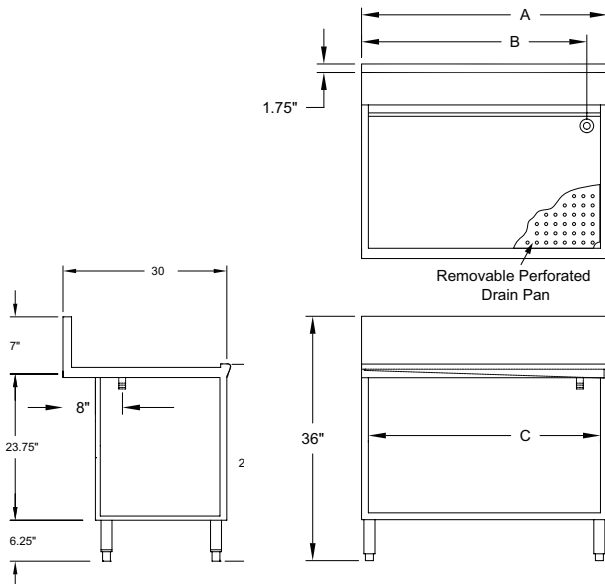

ADD A SINK

SU-22A 10" x 14" x 10"

SU-22B 9-1/2" x 11-1/2" x 6"

25" WIDE Model #	Approx. Weight	Approx. Cu. Ft.	30" WIDE Model #	Approx. Weight	Approx. Cu. Ft.	O.A. Length (A)	Dist. To Drain (B)	Opening In Front (C)
---------------------	-------------------	--------------------	---------------------	-------------------	--------------------	--------------------	-----------------------	-------------------------

DIMENSIONS and SPECIFICATIONS

TOL Overall: ± .500" Interior: ± .250"

ALL DIMENSIONS ARE TYPICAL

PRSCO-19 Series

PRSCD-19 Series

PRSCO-24 Series

PRSCD-24 Series