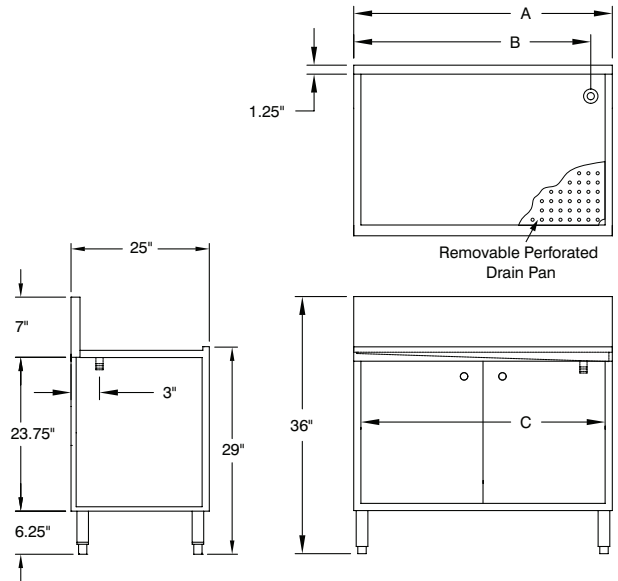

ADD A SINK

SU-22A 10" x 14" x 10"

SU-22B 9-1/2" x 11-1/2" x 6"

25" WIDE Model #	Approx. Weight	Approx. Cu. Ft.	30" WIDE Model #	Approx. Weight	Approx. Cu. Ft.	O.A. Length (A)	Dist. To Drain (B)	Opening In Front (C)
---------------------	-------------------	--------------------	---------------------	-------------------	--------------------	--------------------	-----------------------	-------------------------

DIMENSIONS and SPECIFICATIONS

TOL Overall: ± .500" Interior: ± .250"

ALL DIMENSIONS ARE TYPICAL

PRSCO-19 Series

PRSCD-19 Series

PRSCO-24 Series

PRSCD-24 Series