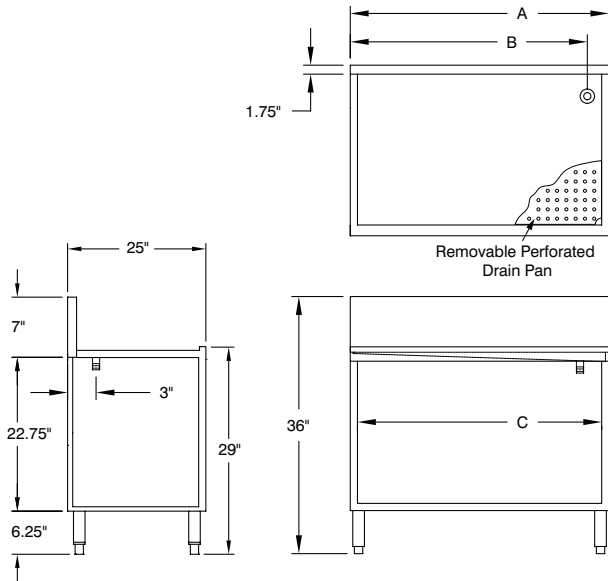

ADD A SINK

SU-22A 10" x 14" x 10"

SU-22B 9-1/2" x 11-1/2" x 6"

25" WIDE Model #	Approx. Weight	Approx. Cu. Ft.	30" WIDE Model #	Approx. Weight	Approx. Cu. Ft.	O.A. Length (A)	Dist. To Drain (B)	Opening In Front (C)
---------------------	-------------------	--------------------	---------------------	-------------------	--------------------	--------------------	-----------------------	-------------------------

With Hinged Doors

PRSCD-19-12	58 lbs.	12	PRSCD-24-12	65 lbs.	15	12"		
PRSCD-19-18	65 lbs.	12	PRSCD-24-18	72 lbs.	15	18"	15"	14"
PRSCD-19-24	72 lbs.	12	PRSCD-24-24	79 lbs.	15	24"	21"	20"
PRSCD-19-30	79 lbs.	15	PRSCD-24-30	85 lbs.	18	30"	27"	26"
PRSCD-19-36	85 lbs.	18	PRSCD-24-36	92 lbs.	22	36"	33"	32"
PRSCD-19-42	90 lbs.	21	PRSCD-24-42	98 lbs.	28	42"	39"	38"
PRSCD-19-48	95 lbs.	24	PRSCD-24-48	102 lbs.	30	48"	45"	44"

DIMENSIONS and SPECIFICATIONS

TOL Overall: ± .500" Interior: ± .250"

ALL DIMENSIONS ARE TYPICAL

PRSCO-19 Series

PRSCD-19 Series

PRSCO-24 Series

PRSCD-24 Series