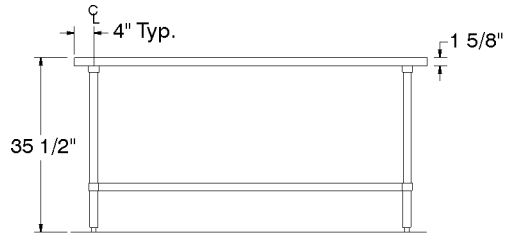

SLAG & SFLAG SERIES

W	L	Flat Top w/Undershelf		1-1/2" Splash w/Undershelf	
		Model	WT.	Model	WT.
24"	30"	SLAG-240-X	49 lbs.	SFLAG-240-X	49 lbs.
	24"	SLAG-242-X	31 lbs.	SFLAG-242-X	31 lbs.
	36"	SLAG-243-X	64 lbs.	SFLAG-243-X	64 lbs.
	48"	SLAG-244-X	69 lbs.	SFLAG-244-X	69 lbs.
	60"	SLAG-245-X	92 lbs.	SFLAG-245-X	92 lbs.
	72"	SLAG-246-X	109 lbs.	SFLAG-246-X	109 lbs.
	96"	SLAG-248-X	145 lbs.	SFLAG-248-X	145 lbs.
30"	30"	SLAG-300-X	50 lbs.	SFLAG-300-X	50 lbs.
	36"	SLAG-303-X	50 lbs.	SFLAG-303-X	50 lbs.
	48"	SLAG-304-X	70 lbs.	SFLAG-304-X	70 lbs.
	60"	SLAG-305-X	86 lbs.	SFLAG-305-X	86 lbs.
	72"	SLAG-306-X	97 lbs.	SFLAG-306-X	97 lbs.
	96"	SLAG-308-X	142 lbs.	SFLAG-308-X	142 lbs.

5" SPLASH KSLAG SERIES

W	L	5" Splash w/Undershelf	
		Model	WT.
24"	36"	KSLAG-243-X	54 lbs.
	48"	KSLAG-244-X	65 lbs.
	60"	KSLAG-245-X	76 lbs.
	72"	KSLAG-246-X	89 lbs.
	96"	KSLAG-248-X	123 lbs.
30"	24"	KSLAG-302-X	59 lbs.
	36"	KSLAG-303-X	62 lbs.
	48"	KSLAG-304-X	73 lbs.
	60"	KSLAG-305-X	87 lbs.
30"	72"	KSLAG-306-X	102 lbs.
	96"	KSLAG-308-X	142 lbs.

Stainless Steel Bullet Feet standard on SLAG, MSLAG, SFLAG & KSLAG Series

DETAILS and SPECIFICATIONS

TOL \pm .500"

ALL DIMENSIONS ARE TYPICAL

SLAG SERIES - Flat Top

SFLAG SERIES - 1 1/2" Backsplash

KSLAG SERIES- 5" Backsplash