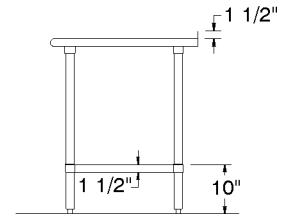

5" SPLASH KSLAG SERIES

W	L	5" Splash w/Undershelf	
		Model	WT.
24"	36"	KSLAG-243-X	54 lbs.
	48"	KSLAG-244-X	65 lbs.
	60"	KSLAG-245-X	76 lbs.
	72"	KSLAG-246-X	89 lbs.
	96"	KSLAG-248-X	123 lbs.
30"	24"	KSLAG-302-X	59 lbs.
	36"	KSLAG-303-X	62 lbs.
	48"	KSLAG-304-X	73 lbs.
	60"	KSLAG-305-X	87 lbs.
30"	72"	KSLAG-306-X	102 lbs.
	96"	KSLAG-308-X	142 lbs.

Stainless Steel Bullet Feet standard on SLAG, MSLAG, SFLAG & KSLAG Series

DETAILS and SPECIFICATIONS

TOL \pm .500"

ALL DIMENSIONS ARE TYPICAL

SLAG SERIES - Flat Top

SFLAG SERIES - 1 1/2" Backsplash

KSLAG SERIES- 5" Backsplash