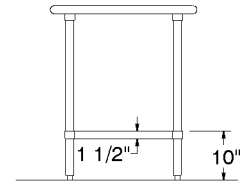

SLAG & SFLAG SERIES

W	L	Flat Top w/Undershelf		1-1/2" Splash w/Undershelf	
		Model	WT.	Model	WT.
24"	30"	SLAG-240-X	49 lbs.	SFLAG-240-X	49 lbs.
	24"	SLAG-242-X	31 lbs.	SFLAG-242-X	31 lbs.
	36"	SLAG-243-X	64 lbs.	SFLAG-243-X	64 lbs.
	48"	SLAG-244-X	69 lbs.	SFLAG-244-X	69 lbs.
	60"	SLAG-245-X	92 lbs.	SFLAG-245-X	92 lbs.
	72"	SLAG-246-X	109 lbs.	SFLAG-246-X	109 lbs.
	96"	SLAG-248-X	145 lbs.	SFLAG-248-X	145 lbs.
30"	30"	SLAG-300-X	50 lbs.	SFLAG-300-X	50 lbs.
	36"	SLAG-303-X	50 lbs.	SFLAG-303-X	50 lbs.
	48"	SLAG-304-X	70 lbs.	SFLAG-304-X	70 lbs.
	60"	SLAG-305-X	86 lbs.	SFLAG-305-X	86 lbs.
	72"	SLAG-306-X	97 lbs.	SFLAG-306-X	97 lbs.
	96"	SLAG-308-X	142 lbs.	SFLAG-308-X	142 lbs.

5" SPLASH KSLAG SERIES

W	L	5" Splash w/Undershelf	
		Model	WT.
24"	36"	KSLAG-243-X	54 lbs.
	48"	KSLAG-244-X	65 lbs.
	60"	KSLAG-245-X	76 lbs.
	72"	KSLAG-246-X	89 lbs.
	96"	KSLAG-248-X	123 lbs.
30"	24"	KSLAG-302-X	59 lbs.
	36"	KSLAG-303-X	62 lbs.
	48"	KSLAG-304-X	73 lbs.
	60"	KSLAG-305-X	87 lbs.
30"	72"	KSLAG-306-X	102 lbs.
	96"	KSLAG-308-X	142 lbs.

Stainless Steel Bullet Feet standard on SLAG, MSLAG, SFLAG & KSLAG Series

DETAILS and SPECIFICATIONS

TOL \pm .500"

ALL DIMENSIONS ARE TYPICAL

SLAG SERIES - Flat Top

SFLAG SERIES - 1 1/2" Backsplash

KSLAG SERIES- 5" Backsplash