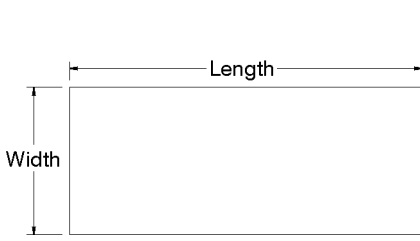

SLAG & SFLAG SERIES

W	L	Flat Top w/Undershelf		1-1/2" Splash w/Undershelf	
		Model	WT.	Model	WT.
24"	30"	SLAG-240-X	49 lbs.	SFLAG-240-X	49 lbs.
	24"	SLAG-242-X	31 lbs.	SFLAG-242-X	31 lbs.
	36"	SLAG-243-X	64 lbs.	SFLAG-243-X	64 lbs.
	48"	SLAG-244-X	69 lbs.	SFLAG-244-X	69 lbs.
	60"	SLAG-245-X	92 lbs.	SFLAG-245-X	92 lbs.
	72"	SLAG-246-X	109 lbs.	SFLAG-246-X	109 lbs.
	96"	SLAG-248-X	145 lbs.	SFLAG-248-X	145 lbs.
30"	30"	SLAG-300-X	50 lbs.	SFLAG-300-X	50 lbs.
	36"	SLAG-303-X	50 lbs.	SFLAG-303-X	50 lbs.
	48"	SLAG-304-X	70 lbs.	SFLAG-304-X	70 lbs.
	60"	SLAG-305-X	86 lbs.	SFLAG-305-X	86 lbs.
	72"	SLAG-306-X	97 lbs.	SFLAG-306-X	97 lbs.
	96"	SLAG-308-X	142 lbs.	SFLAG-308-X	142 lbs.

5" SPLASH KSLAG SERIES

W	L	5" Splash w/Undershelf	
		Model	WT.
24"	36"	KSLAG-243-X	54 lbs.
	48"	KSLAG-244-X	65 lbs.
	60"	KSLAG-245-X	76 lbs.
	72"	KSLAG-246-X	89 lbs.
	96"	KSLAG-248-X	123 lbs.
30"	24"	KSLAG-302-X	59 lbs.
	36"	KSLAG-303-X	62 lbs.
	48"	KSLAG-304-X	73 lbs.
	60"	KSLAG-305-X	87 lbs.
30"	72"	KSLAG-306-X	102 lbs.
	96"	KSLAG-308-X	142 lbs.

Stainless Steel Bullet Feet standard on SLAG, MSLAG, SFLAG & KSLAG Series

DETAILS and SPECIFICATIONS

TOL \pm .500"

ALL DIMENSIONS ARE TYPICAL

SLAG SERIES - Flat Top

SFLAG SERIES - 1 1/2" Backsplash

KSLAG SERIES- 5" Backsplash