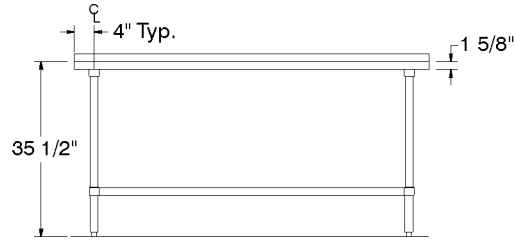

Stainless Steel Bullet Feet standard on SLAG, MSLAG, SFLAG & KSLAG Series

DETAILS and SPECIFICATIONS

TOL \pm .500"

ALL DIMENSIONS ARE TYPICAL

SLAG SERIES - Flat Top

SFLAG SERIES - 1 1/2" Backsplash

KSLAG SERIES- 5" Backsplash