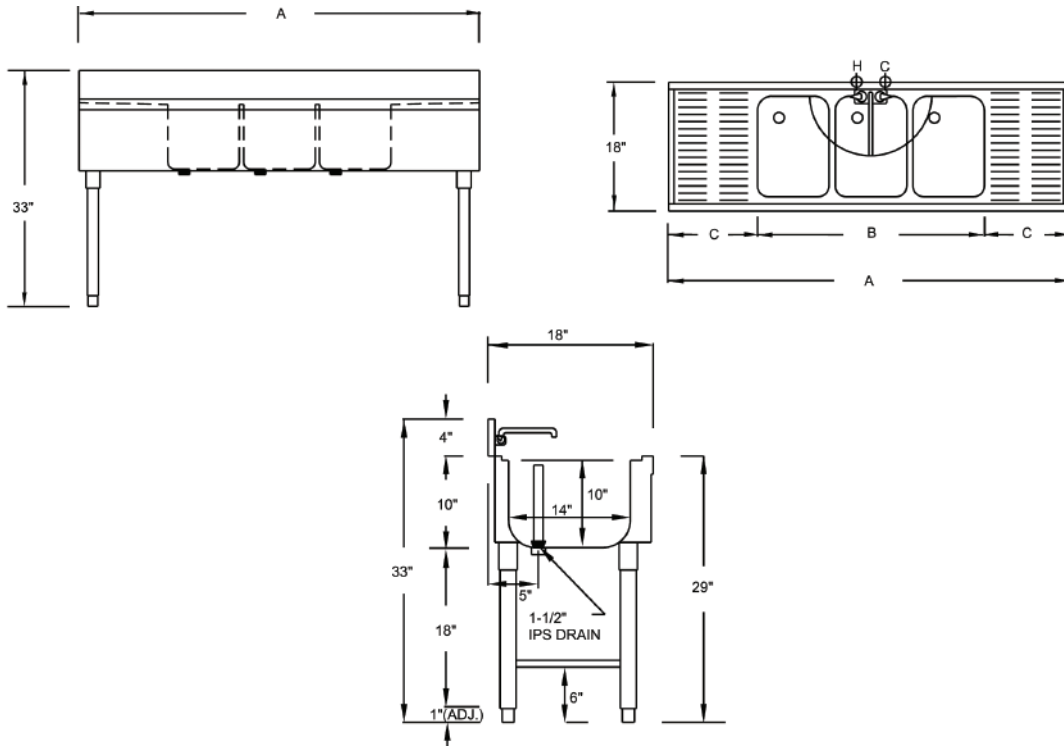

18" WIDE Model #	Faucet Length	Approx. Weight	Approx. Cu. Ft.	21" WIDE Model #	Faucet Length	Approx. Weight	Approx. Cu. Ft.	O.A. Length (A)	# of Bowls (B)	Drbd. Length (C)	# of Drainboards
SLB-31C	6"	51 lbs.	9	CRB-31C	6"	55 lbs.	10	35"	1	12"	2
SLB-22C	6"	51 lbs.	9	CRB-22C	6"	54 lbs.	10	23"	2	N/A	N/A
SLB-32LorR	6"	54 lbs.	9	CRB-32LorR	6"	57 lbs.	10	35"	2	9"	1
SLB-42C	6"	63 lbs.	12	CRB-42C	6"	66 lbs.	13	47"	2	12"	2
SLB-42LorR	6"	63 lbs.	12	CRB-42LorR	6"	66 lbs.	13	47"	2	21"	1
SLB-33C	12"	62 lbs.	9	CRB-33C	10"	65 lbs.	10	35"	3	N/A	N/A
SLB-43LorR	12"	65 lbs.	12	CRB-43LorR	10"	68 lbs.	13	47"	3	9"	1
SLB-53C	12"	74 lbs.	15	CRB-53C	10"	76 lbs.	17	59"	3	12"	2
SLB-53LorR	12"	74 lbs.	15	CRB-53LorR	10"	76 lbs.	17	59"	3	21"	1
SLB-63C	12"	82 lbs.	18	CRB-63C	10"	88 lbs.	20	71"	3	18"	2
SLB-73C	12"	92 lbs.	21	CRB-73C	10"	98 lbs.	23	83"	3	24"	2
SLB-83C	12"	103 lbs.	24	CRB-83C	10"	108 lbs.	26	95"	3	30"	2
SLB-44C*	6"	85 lbs.	12	CRB-44C*	6"	89 lbs.	13	47"	4	N/A	N/A
SLB-64C*	6"	88 lbs.	18	CRB-64C*	6"	92 lbs.	20	71"	4	12"	2
SLB-74C*	6"	94 lbs.	21	CRB-74C*	6"	101 lbs.	23	83"	4	18"	2
SLB-84C*	6"	105 lbs.	24	CRB-84C*	6"	110 lbs.	26	95"	4	24"	2

*4 Comp. Bar Sinks Include Two Swing Spout Faucets

L And R Indicate Sink Location.

Customer Service Available To Assist You 1-800-645-3166 8:30 am - 8:00 pm E.S.T.

For Orders & Customer Service:
 Email: customer@advancetabco.com or Fax: 631-242-6900

For Smart Fabrication™ Quotes:
 Email: smartfab@advancetabco.com or Fax: 631-586-2933

DIMENSIONS and SPECIFICATIONS

TOL Overall: $\pm .500"$ Interior: $\pm .250"$

ALL DIMENSIONS ARE TYPICAL

SLB Series

CRB Series