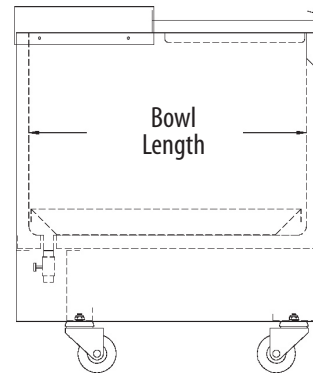

### Material:

- T-304 18 ga Stainless Steel

Part Number	Unit Size (l x w x h)	Ice Bin Dim. (l x w x d)	Ice Bin Capacity
BK-MIB-2422	24" x 22" x 29"	21 <sup>7/8</sup> " x 19 <sup>11/16</sup> " x 15 <sup>15/16</sup> "	200 lbs.
BK-MIB-2411	24" x 11" x 29"	21 <sup>7/8</sup> " x 8 <sup>11/16</sup> " x 15 <sup>15/16</sup> "	90 lbs.