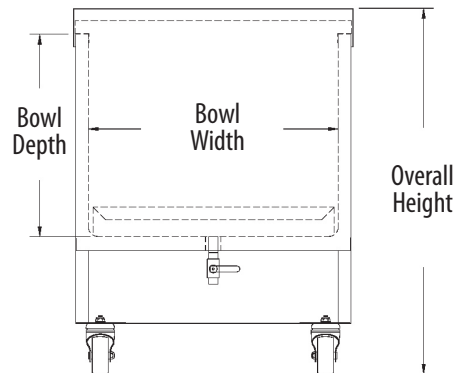

### Features:

- 3" Casters With Toe Activated Brake
- Removable Bottom Tray
- Drain Ball Valve In Rear of Unit

### Material:

- T-304 18 ga Stainless Steel

Part Number	Unit Size (l x w x h)	Ice Bin Dim. (l x w x d)	Ice Bin Capacity
BK-MIB-2422	24" x 22" x 29"	21 <sup>7/8</sup> " x 19 <sup>11/16</sup> " x 15 <sup>15/16</sup> "	200 lbs.
BK-MIB-2411	24" x 11" x 29"	21 <sup>7/8</sup> " x 8 <sup>11/16</sup> " x 15 <sup>15/16</sup> "	90 lbs.