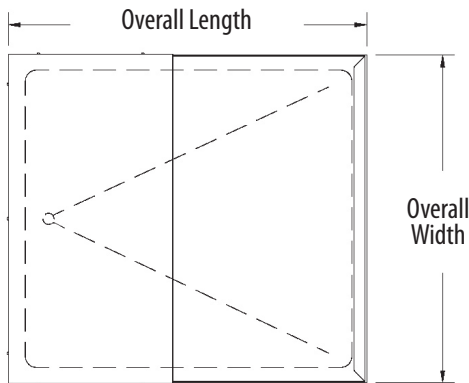

### Material:

- T-304 18 ga Stainless Steel

Part Number	Unit Size (l x w x h)	Ice Bin Dim. (l x w x d)	Ice Bin Capacity
BK-MIB-2422	24" x 22" x 29"	21 <sup>7/8</sup> " x 19 <sup>11/16</sup> " x 15 <sup>15/16</sup> "	200 lbs.
BK-MIB-2411	24" x 11" x 29"	21 <sup>7/8</sup> " x 8 <sup>11/16</sup> " x 15 <sup>15/16</sup> "	90 lbs.