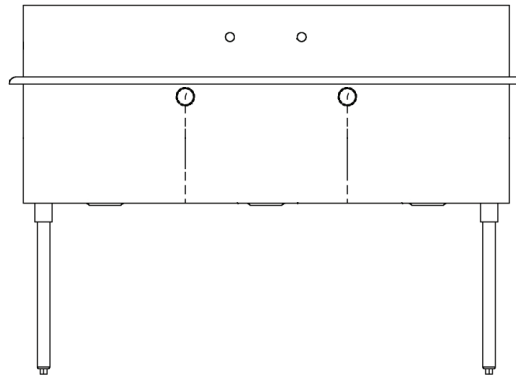

Budget Sink

Stainless Steel Compartment Sinks

Use your smart phone to scan the above QR code to visit our website:
www.bk-resources.com

Features:

- 1 1/2" Rounded Front and Side Edges
- Accommodates 8" On Center Faucets
- Basket Drains Included
- Square Corners

Material:

- 18 ga. Stainless Steel Deck & Bowls
- 1 5/8" Galvanized Legs
- Adjustable High Impact Corrosion Resistant Feet

Options:

- Detachable Drainboards
- Pre-Rinse Units & Faucets
- Upgraded Bullet Feet
- Lever Drains

Part Number	Unit Size (l x w)	Bowl Dim. (l x w x d)	# of Sinks	Sets of Faucet Holes
BK8BS-1-18-14	21" x 21 ^{1/2} "	18" x 18" x 14"	1	1
BK8BS-1-1821-14	21" x 24 ^{1/2} "	18" x 21" x 14"	1	1
BK8BS-1-24-14	27" x 27 ^{1/2} "	24" x 24" x 14"	1	1
BK8BS-2-18-12	39" x 21 ^{1/2} "	18" x 18" x 12"	2	1
BK8BS-2-1821-12	39" x 24 ^{1/2} "	18" x 21" x 12"	2	1
BK8BS-2-24-12	51" x 27 ^{1/2} "	24" x 24" x 12"	2	1
BK8BS-3-1221-12	39" x 24 ^{1/2} "	12" x 21" x 12"	3	1
BK8BS-3-18-12	57" x 21 ^{1/2} "	18" x 18" x 12"	3	1
BK8BS-3-1821-12	57" x 24 ^{1/2} "	18" x 21" x 12"	3	1
BK8BS-3-24-12	75" x 27 ^{1/2} "	24" x 24" x 12"	3	2

PRODUCT DATA SHEET

BK RESOURCES

Budget Sink

Stainless Steel Compartment Sinks

PRODUCT DATA SHEET

BK RESOURCES