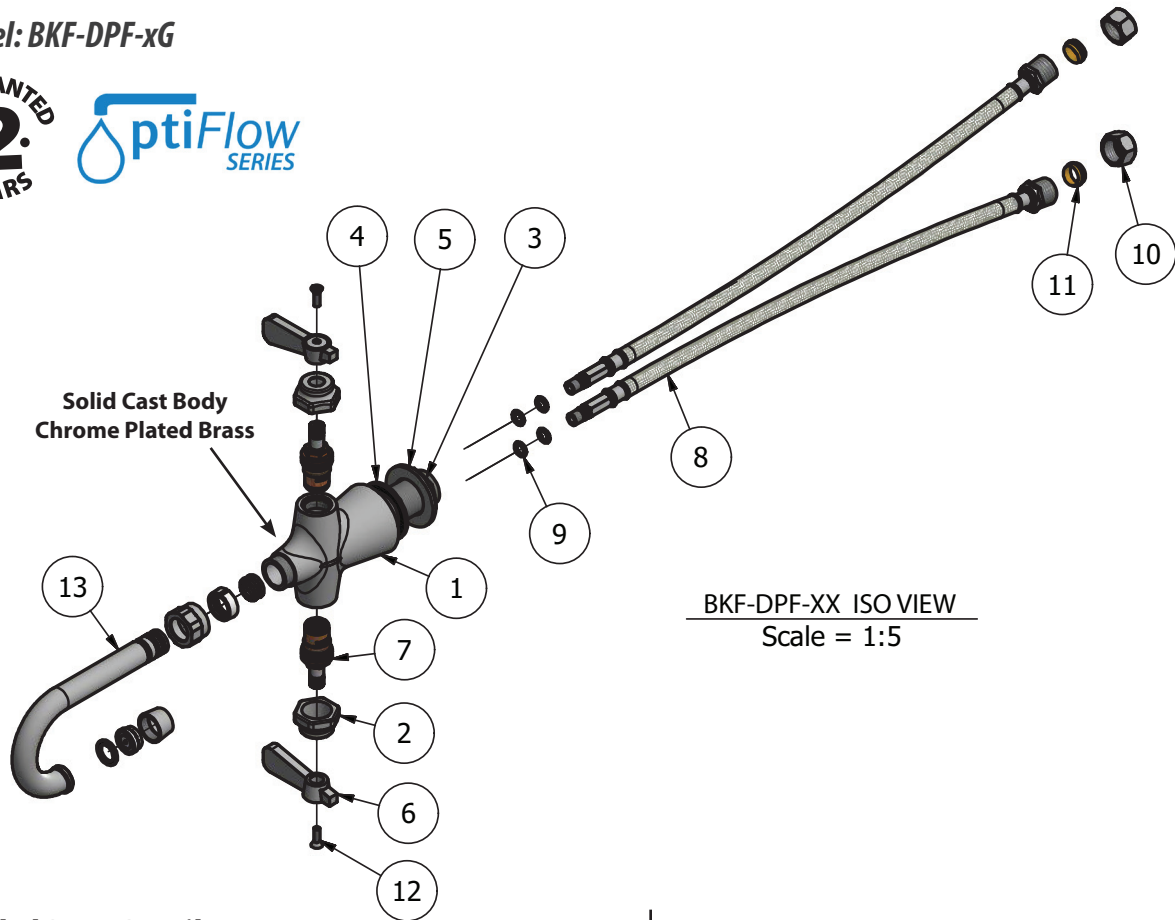

Product Specifications:

- Heavy Duty Double Seat 1/4 Turn Ceramic Cartridges
- High Polished Triple Dipped Chrome Finish
- Full Replacement Parts Available

Product Detail:

Model Number	DIM. A	DIM. B	DIM. C
BKF-DPF-3G-G	3.5" [90]	6.69" [169.8]	9.44" [239.7]
BKF-DPF-5G-G	6" [150]	6.56" [166.7]	11.06" [280.9]
BKF-DPF-8G-G	8.5" [215]	9.08" [230.5]	13.95" [354.4]

Certifications:

Certified to NSF/ANSI 61 Section 9-G

PRODUCT SPECIFICATION SHEET

RESOURCES

Deck Mount Dual Valve Pantry Faucet with Gooseneck Spout

Model: BKF-DPF-xG

BKF-DPF-XX ISO VIEW
Scale = 1:5

Exploded Parts Detail:

Diagram #	Quantity	Part Number	Description
1	1	BK-DPF-XX-G	Faucet Body
2	1	BKF-BONNET	Bonnet
3	1	BKF-DPF-N	Nut
4	1	BKF-DPF-S	Seal
5	1	BKF-DPF-W	Washer
6	2	BKF-SBH	Handle
7	2	BKF-HV/CV	Mixing Valve
8	2	BKF-DPF-HOSE	Hose
9	4	BKF-DPF-O-RING	O-Ring
10	2	BKF-DPF-MN	Hose Mounting Nut
11	2	BKF-DPF-HF	Hose Brass Fitting
12	2	BKF-SBH-S	Handle Screw
13	1	BKF-SPT-XX	Spout

Optional Spouts & Parts:

Heavy Duty Gooseneck Spout
BKF-HSPT-3G-G, BKF-HSPT-5G-G
BKF-HSPT-8G-G

Heavy Duty DJ Swing Spout
BKF-HSPT-18-G

Heavy Duty Swing Spout
BKF-HSPT-6-G, BKF-HSPT-8-G
BKF-HSPT-10-G, BKF-HSPT-12-G
BKF-HSPT-14-G, BKF-HSPT-16-G