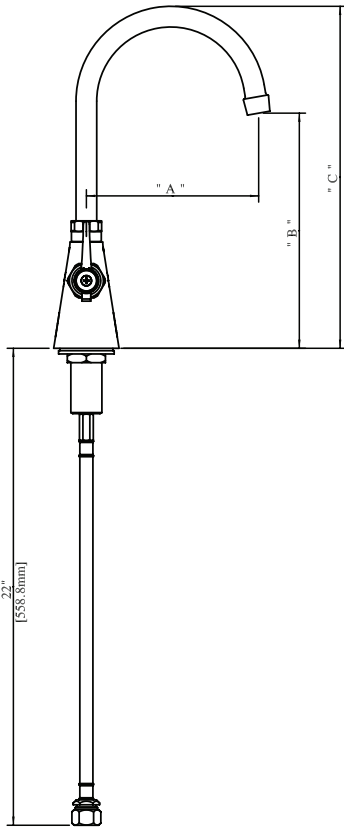

Use your smart phone to scan the above QR code to visit our website: www.bk-resources.com

Deck Mount Dual Valve Pantry Faucet with Gooseneck Spout

Model: BKF-DPF-xG

Options:

BKF-C414-VR
Vandal Resistant Aerator - .5 GPM

Product Specifications:

- Heavy Duty Double Seat 1/4 Turn Ceramic Cartridges
- High Polished Triple Dipped Chrome Finish
- Full Replacement Parts Available

Product Detail:

Model Number	DIM. A	DIM. B	DIM. C
BKF-DPF-3G-G	3.5" [90]	6.69" [169.8]	9.44" [239.7]
BKF-DPF-5G-G	6" [150]	6.56" [166.7]	11.06" [280.9]
BKF-DPF-8G-G	8.5" [215]	9.08" [230.5]	13.95" [354.4]

Certifications:

Certified to NSF/ANSI 61 Section 9-G

PRODUCT SPECIFICATION SHEET

RESOURCES

Deck Mount Dual Valve Pantry Faucet with Gooseneck Spout

Model: BKF-DPF-xG

BKF-DPF-XX ISO VIEW
Scale = 1:5

Exploded Parts Detail:

Diagram #	Quantity	Part Number	Description
1	1	BK-DPF-XX-G	Faucet Body
2	1	BKF-BONNET	Bonnet
3	1	BKF-DPF-N	Nut
4	1	BKF-DPF-S	Seal
5	1	BKF-DPF-W	Washer
6	2	BKF-SBH	Handle
7	2	BKF-HV/CV	Mixing Valve
8	2	BKF-DPF-HOSE	Hose
9	4	BKF-DPF-O-RING	O-Ring
10	2	BKF-DPF-MN	Hose Mounting Nut
11	2	BKF-DPF-HF	Hose Brass Fitting
12	2	BKF-SBH-S	Handle Screw
13	1	BKF-SPT-XX	Spout