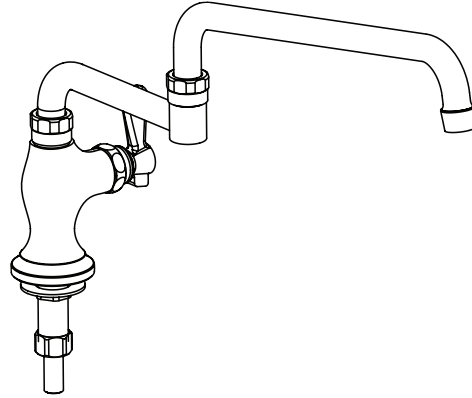

# Deck Mount Heavy Duty Single Valve Pantry Faucet with DJ Swing Spout

Model: BKF-SPF-18

### Product Specifications:

- Heavy Duty Double Seat 1/4 Turn Ceramic Cartridges
- High Polished Triple Dipped Chrome Finish
- Full Replacement Parts Available

### Exploded Parts Detail:

Diagram #	Quantity	Part Number	Description
1	1	BK-SPF-XX-G	Faucet Body
2	1	BKF-SBH	Handle
3	1	BKF-MN	Nut
4	1	BKF-MW	Washer
5	1	BKF-SPT-XX	Spout
5A	2	BKF-SPT-O-RING	O-Ring
5B	1	BKF-SPT-AERATOR	Aerator
5C	1	BKF-SPT-SPACER	Spacer
5D	1	BKF-SPT-N	Nut
6	1	BKF-HV/CV	Mixing Valve
7	1	BKF-BONNET	MV Nut