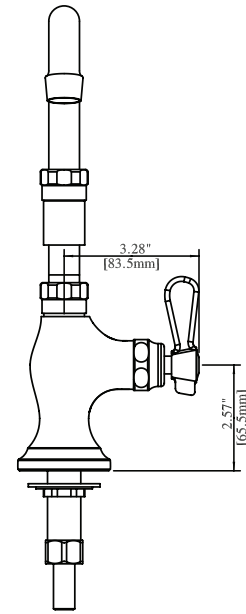

# Deck Mount Heavy Duty Single Valve Pantry Faucet with DJ Swing Spout

Model: BKF-SPF-18

### Product Specifications:

- Heavy Duty Double Seat 1/4 Turn Ceramic Cartridges
- High Polished Triple Dipped Chrome Finish
- Full Replacement Parts Available

### Exploded Parts Detail:

Diagram #	Quantity	Part Number	Description
1	1	BK-SPF-XX-G	Faucet Body
2	1	BKF-SBH	Handle
3	1	BKF-MN	Nut
4	1	BKF-MW	Washer
5	1	BKF-SPT-XX	Spout
5A	2	BKF-SPT-O-RING	O-Ring
5B	1	BKF-SPT-AERATOR	Aerator
5C	1	BKF-SPT-SPACER	Spacer
5D	1	BKF-SPT-N	Nut
6	1	BKF-HV/CV	Mixing Valve
7	1	BKF-BONNET	MV Nut