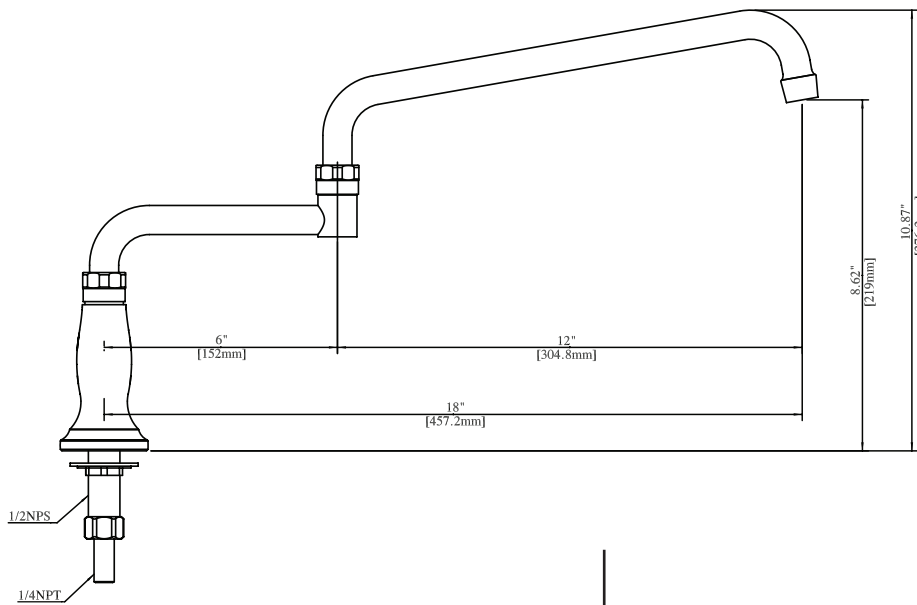

# Deck Mount Heavy Duty Single Valve Pantry Faucet with DJ Swing Spout

Model: BKF-SPF-18

### Product Specifications:

- Heavy Duty Double Seat 1/4 Turn Ceramic Cartridges
- High Polished Triple Dipped Chrome Finish
- Full Replacement Parts Available