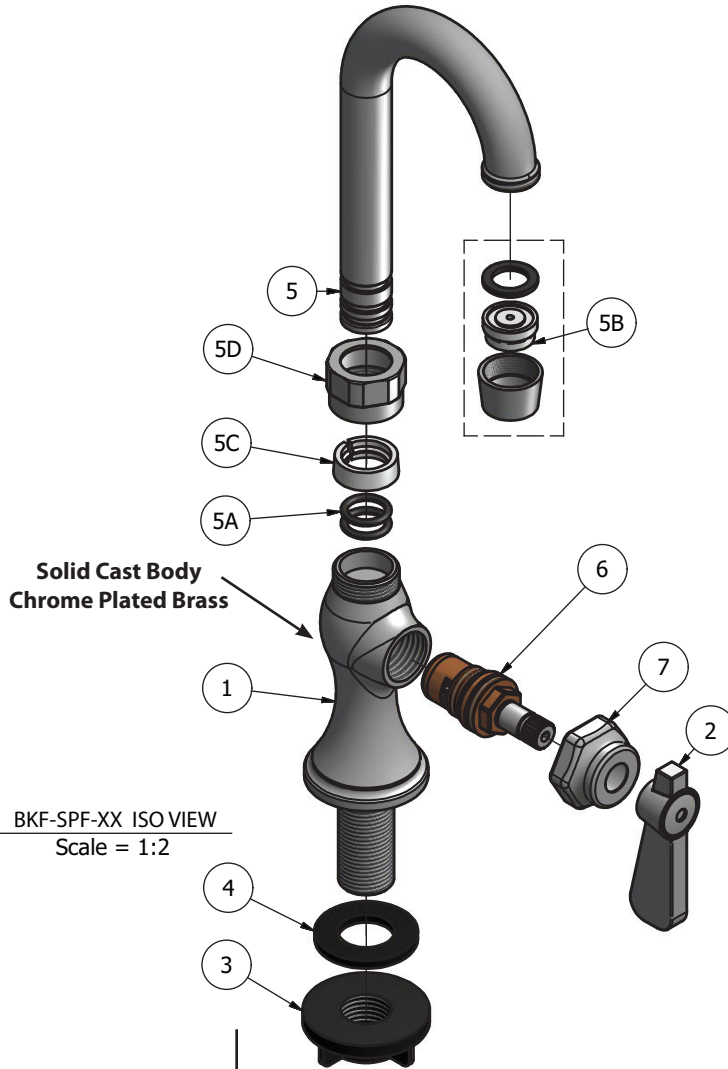

### Product Specifications:

- Heavy Duty Double Seat 1/4 Turn Ceramic Cartridges
- High Polished Triple Dipped Chrome Finish
- Full Replacement Parts Available

# Deck Mount Heavy Duty Single Valve Pantry Faucet with DJ Swing Spout

Model: BKF-SPF-18

### Exploded Parts Detail:

Diagram #	Quantity	Part Number	Description
1	1	BK-SPF-XX-G	Faucet Body
2	1	BKF-SBH	Handle
3	1	BKF-MN	Nut
4	1	BKF-MW	Washer
5	1	BKF-SPT-XX	Spout
5A	2	BKF-SPT-O-RING	O-Ring
5B	1	BKF-SPT-AERATOR	Aerator
5C	1	BKF-SPT-SPACER	Spacer
5D	1	BKF-SPT-N	Nut
6	1	BKF-HV/CV	Mixing Valve
7	1	BKF-BONNET	MV Nut