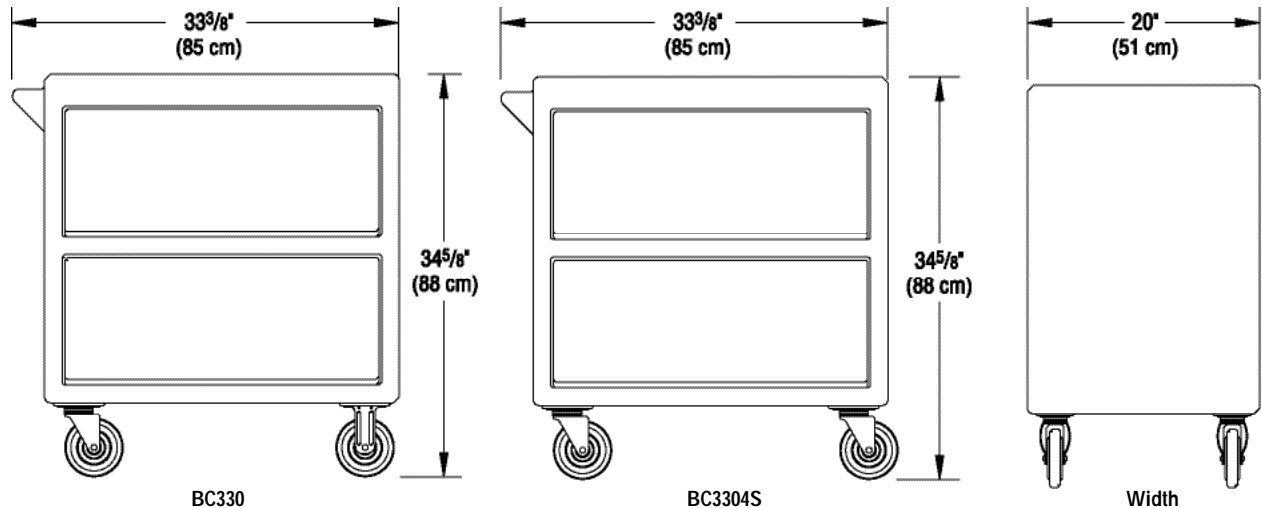

## Enclosed Side

Models BC330, BC3304S

Item No. \_\_\_\_\_

Specifier Identification No. \_\_\_\_\_

Model No. \_\_\_\_\_

Quantity \_\_\_\_\_

## Specifications

Dimension Tolerance: +/- 1/4" (0,64 cm)

Code	Description	Load Capacity	Shelf Dimensions L x W x H	Exterior Dimensions L x W x H	Case lbs./cube Kg/m <sup>3</sup>
BC330	Service Cart - Enclosed Side	500 lbs. (363 Kg.)	27" x 18 1/2" x 11 1/4" (69 x 47 x 29 cm)	33 3/8" x 20" x 34 5/8" (85 x 51 x 88 cm)	68 (15.35) 30 (0,4)
BC3304S	Service Cart - Enclosed Side	500 lbs. (363 Kg.)	27" x 18 1/2" x 11 1/4" (69 x 47 x 29 cm)	33 3/8" x 20" x 34 5/8" (85 x 51 x 88 cm)	68 (15.35) 30 (0,4)