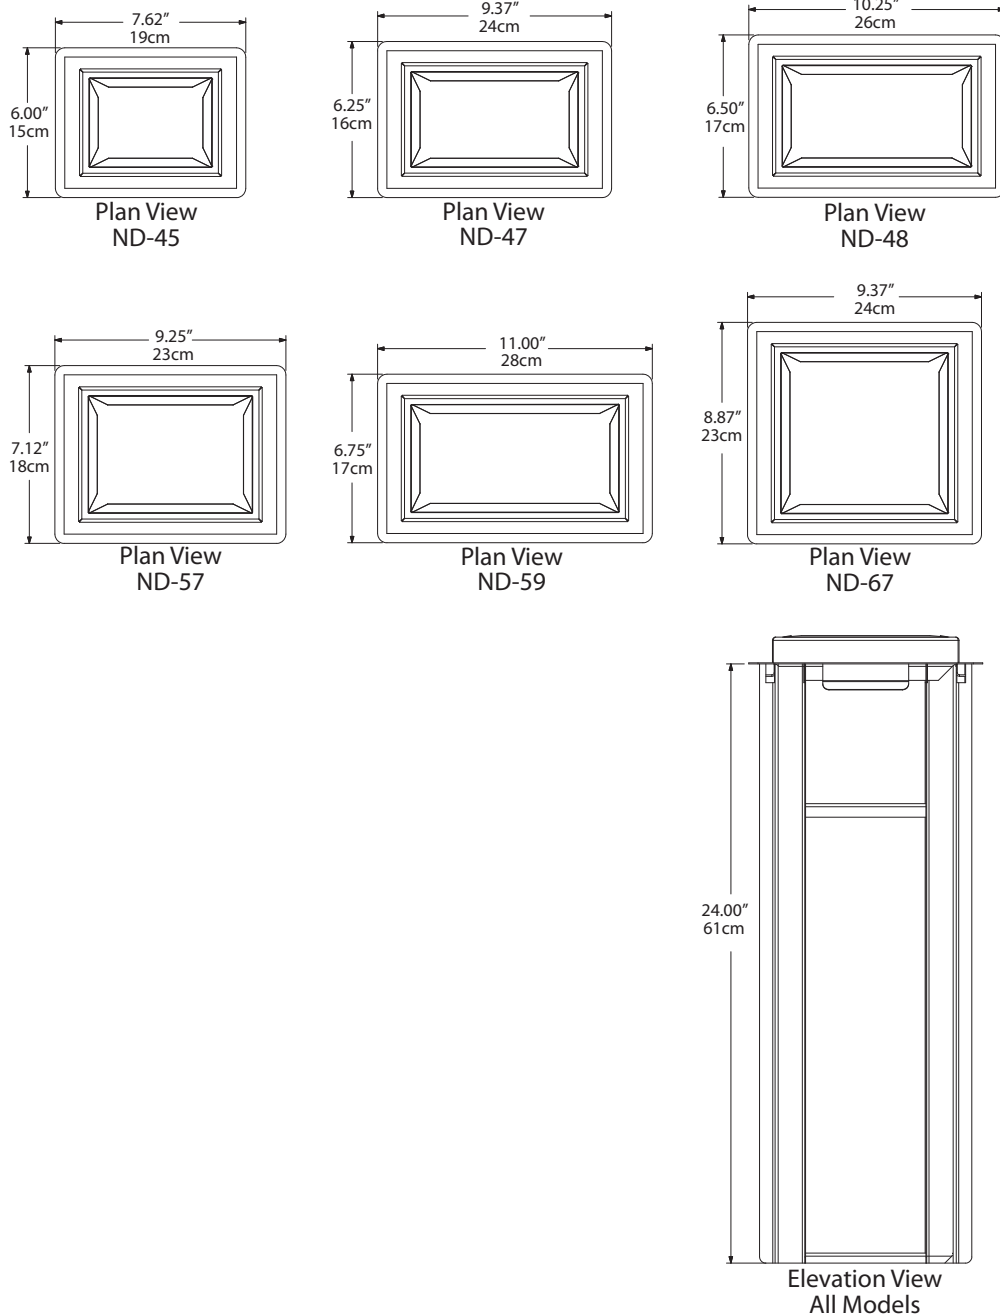

### Standard Features

- Top flange to be 18-gauge stainless steel
- Dispenser bottom to be stainless steel
- Dispenser body shall have four 22-gauge vertical angle guides integrally welded to the top flange and bottom
- Carrier head to be stainless steel
- Two extension springs support the carrier head
- Napkin cover to be stainless steel and snaps onto flange
- All models hold up to 500 paper napkins at an 18.00" stack height, capacity will vary
- One year parts and 90 day labor standard warranty

### Options & Accessories

- Dispensers for other size napkins
- Custom heights

### Specifications

Evaluating mechanism shall have two extension springs which support the napkin carrier head. Top supporting flange shall be stainless steel. Dispenser body shall have four vertical angle guides fastened to the top flange and bottom. Napkin cover shall be stainless steel and snap onto top flange to hold napkins in place. Corner angles and bottom shall be constructed of stainless steel.

All models shall hold up to 500 paper napkins at an 18.00" (46cm) stack height, capacity will vary depending on style of napkins being dispensed.

Drop-In Napkin Dispensers

ND

Model	Cutout Dimensions	Napkin Dimensions	Ship Weight
ND-45	7.00" x 5.62" (18cm x 14cm)	4.00" x 5.37" (10cm x 14cm)	12lbs (5kg)
ND-47	8.75" x 5.87" (22cm x 15cm)	4.25" x 7.12" (11cm x 18cm)	12lbs (5kg)
ND-48	9.62" x 6.12" (24cm x 16cm)	4.50" x 8.00" (11cm x 20cm)	12lbs (5kg)
ND-57	8.62" x 6.75" (22cm x 17cm)	5.12" x 7.00" (13cm x 18cm)	12lbs (5kg)
ND-59	10.37" x 6.37" (26cm x 16cm)	4.75" x 8.75" (12cm x 22cm)	12lbs (5kg)
ND-67	8.75" x 8.50" (22cm x 22cm)	6.87" x 7.12" (17cm x 18cm)	12lbs (5kg)