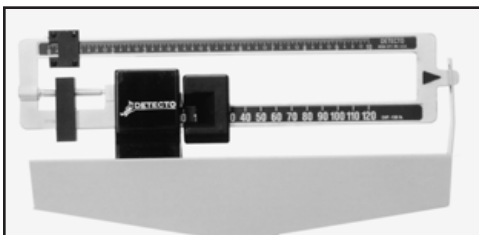

Model 4570 - 130 lb Capacity

Upper beam: 10 lb x 1 oz
Lower beam: 120 lb x 10 lb
Height: 27"
Platform: 10 1/2" x 14 1/2"
Shipping weight: 46 lb