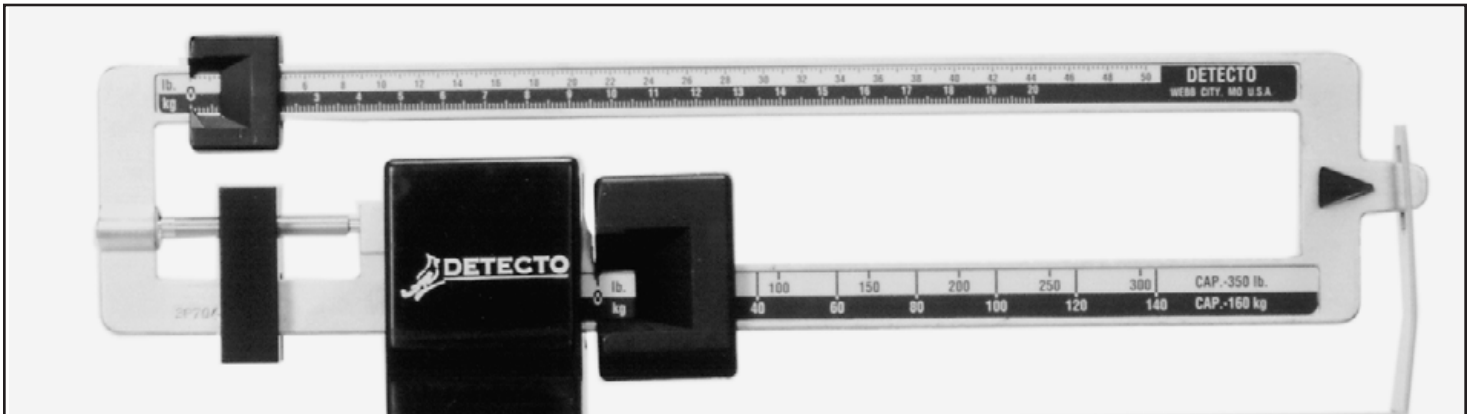

Model 4570 - 130 lb Capacity

Upper beam: 10 lb x 1 oz
Lower beam: 120 lb x 10 lb
Height: 27"
Platform: 10 1/2" x 14 1/2"
Shipping weight: 46 lb