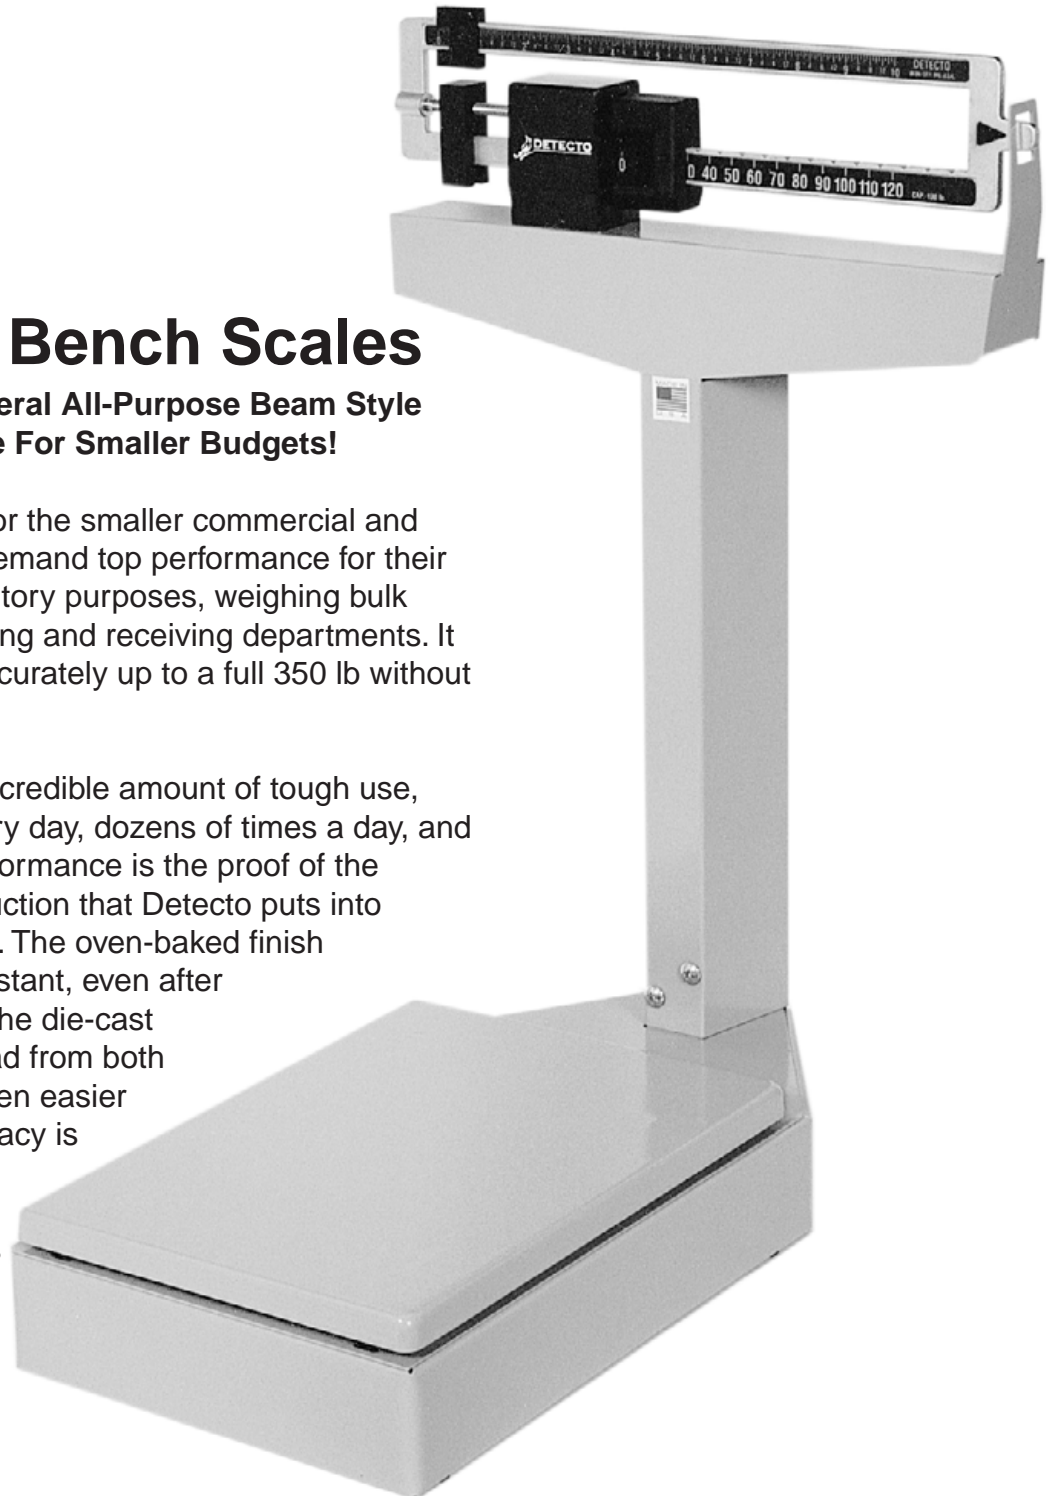

Platform Bench Scales

**An Excellent General All-Purpose Beam Style
Bench Scale For Smaller Budgets!**

Detecto's ideal scale for the smaller commercial and industrial users who demand top performance for their dollar. Perfect for inventory purposes, weighing bulk commodities, or shipping and receiving departments. It weighs every 1/4 lb accurately up to a full 350 lb without any loose weights.

Designed to take an incredible amount of tough use, loads up to 350 lb every day, dozens of times a day, and remains accurate. Performance is the proof of the sturdy, durable construction that Detecto puts into every scale they make. The oven-baked finish is smooth yet mar-resistant, even after years of rugged use. The die-cast beams are easy-to-read from both front and back, and even easier to use. A scale's accuracy is only as good as its construction. . . that is why Detecto continues to be a leader in the scale industry. . .and your best choice when it comes to a scale.

Detecto Platform Bench Scales Are Built Rugged To Give Accurate Weights. . . Again and Again!

Detecto's time-honored reputation for rigid construction and precision engineering assure you of an unbeatably rugged product that guarantees accuracy and durability. Detecto scales maintain pinpoint accuracy with a fabricated lever system. All functional parts are completely covered and protected. Construction is sturdy and durable. No shifting or dropping of levers. Oven-baked finish is smooth and will remain mar-resistant even after years of rugged use.

The die-cast beam, with black on aluminum, is easily read from either side, making weighing simple and fast. Pounds/kilo model shows pounds and kilos on both front and back of scale. Kilos and libras models are available at a slight additional cost.