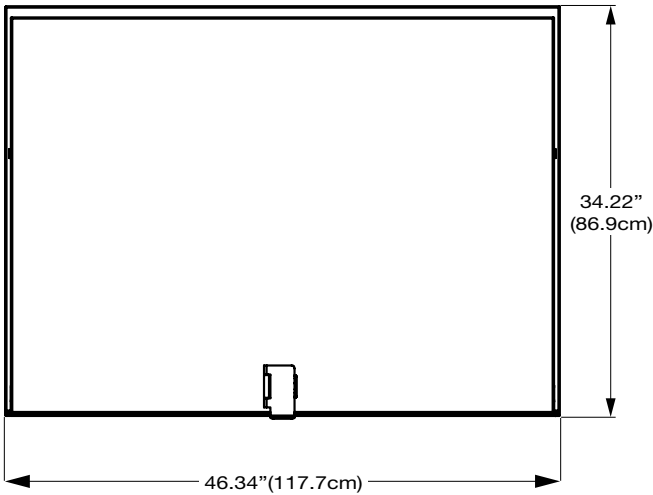

Options

- Corner Bumpers
- Wrap around bumper
- Push Handle
- Top Rail options
- Drains

Warranty

One year parts and labor.

VALUE LINE TRAY DELIVERY CARTS - ENCLOSED

Accommodates 14" x 18", 15" x 20" Trays and
Dinex Room Service Tray DX1089RS152003

Items and Dimensions

ITEM NUMBER	MODEL NUMBER	LENGTH	DEPTH	HEIGHT	SHIP WEIGHT	SHIP CUBE	TRAY SPACING	TRAY CAPACITY
DXICT202D	ICT/202D	46.34" (117.7cm)	34.22" (86.9cm)	37.15" (94.4cm)	300 lb. (136kg)	33	5.25"	20
DXICTPT202D	ICTPT/202D	46.34" (117.7cm)	34.22" (86.9cm)	37.15" (94.4cm)	310 lb. (141kg)	33	5.25"	20
DXICT242D	ICT/242D	46.34" (117.7cm)	34.22" (86.9cm)	42.78" (108.7cm)	320 lb. (145kg)	38	5.25"	24
DXICTPT242D	ICTPT/242D	46.34" (117.7cm)	34.22" (86.9cm)	42.78" (108.7cm)	330 lb. (150kg)	38	5.25"	24
DXICT282D	ICT/282D	46.34" (117.7cm)	34.22" (86.9cm)	48.40" (122.9cm)	330 lb. (150kg)	44.4	5.25"	28
DXICTPT282D	ICTPT/282D	46.34" (117.7cm)	34.22" (86.9cm)	48.40" (122.9cm)	340 lb. (154kg)	44.4	5.25"	28
DXICT322D	ICT/322D	46.34" (117.7cm)	34.22" (86.9cm)	54.03" (137.2cm)	340 lb. (154kg)	49.2	5.25"	32
DXICTPT322D	ICTPT/322D	46.34" (117.7cm)	34.22" (86.9cm)	54.03" (137.2cm)	350 lb. (154kg)	49.2	5.25"	32