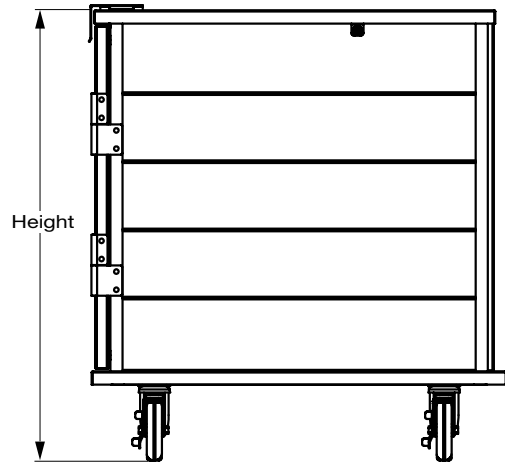

Options

- Corner Bumpers
- Wrap around bumper
- Push Handle
- Top Rail options
- Drains

Warranty

One year parts and labor.

VALUE LINE TRAY DELIVERY CARTS - ENCLOSED

Accommodates 14" x 18", 15" x 20" Trays and
Dinex Room Service Tray DX1089RS152003

Items and Dimensions

ITEM NUMBER	MODEL NUMBER	LENGTH	DEPTH	HEIGHT	SHIP WEIGHT	SHIP CUBE	TRAY SPACING	TRAY CAPACITY
DXICT202D	ICT/202D	46.34" (117.7cm)	34.22" (86.9cm)	37.15" (94.4cm)	300 lb. (136kg)	33	5.25"	20
DXICTPT202D	ICTPT/202D	46.34" (117.7cm)	34.22" (86.9cm)	37.15" (94.4cm)	310 lb. (141kg)	33	5.25"	20
DXICT242D	ICT/242D	46.34" (117.7cm)	34.22" (86.9cm)	42.78" (108.7cm)	320 lb. (145kg)	38	5.25"	24
DXICTPT242D	ICTPT/242D	46.34" (117.7cm)	34.22" (86.9cm)	42.78" (108.7cm)	330 lb. (150kg)	38	5.25"	24
DXICT282D	ICT/282D	46.34" (117.7cm)	34.22" (86.9cm)	48.40" (122.9cm)	330 lb. (150kg)	44.4	5.25"	28
DXICTPT282D	ICTPT/282D	46.34" (117.7cm)	34.22" (86.9cm)	48.40" (122.9cm)	340 lb. (154kg)	44.4	5.25"	28
DXICT322D	ICT/322D	46.34" (117.7cm)	34.22" (86.9cm)	54.03" (137.2cm)	340 lb. (154kg)	49.2	5.25"	32
DXICTPT322D	ICTPT/322D	46.34" (117.7cm)	34.22" (86.9cm)	54.03" (137.2cm)	350 lb. (154kg)	49.2	5.25"	32