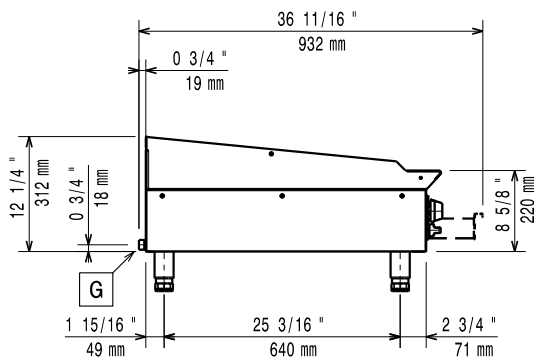

EMPower  
Full Ribbed Gas Griddle Top - 12"

**Front**

**Top**

**EQ = Equipotential screw**
**G = Gas connection**
**Side**

**Gas**
**Gas Power:**
**169115 (ARG12FR) 26000 Btu/hr (7.6 kW)**
**Gas Inlet:**
**3/4"**
**Key Information:**
**External dimensions, Width: 12 1/64" (305 mm)**
**External dimensions, Depth: 31 1/2" (800 mm)**
**External dimensions, Height: 16 1/2" (419 mm)**
**Net weight: 82 lbs (37 kg)**
**Shipping width: 35 7/16" (900 mm)**
**Shipping depth: 14" (355 mm)**
**Shipping height: 25 1/2" (648 mm)**
**Shipping weight: 93 lbs (42 kg)**
**Shipping volume: 7.31 ft<sup>3</sup> (0.21 m<sup>3</sup>)**
**\*Recommended rear clearance of 102 mm.**