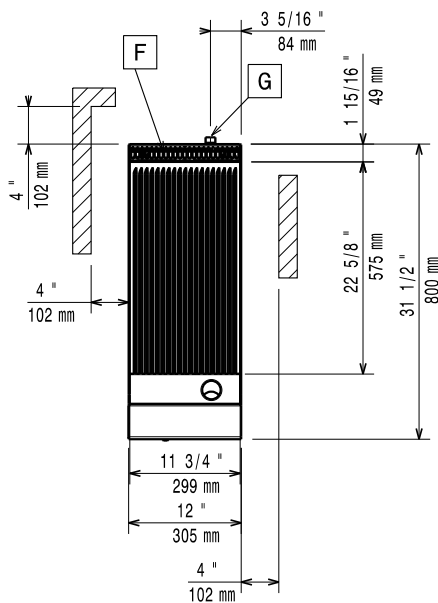

## Main Features

- Single high efficiency 7,6 kW burner.
- Thick 25 mm highly polished mild steel griddle plate maintains selected temperatures and assures quick recovery.
- Stainless steel grease trough, one piece rolled front.
- Single removable grease collector drawer.
- Insulated cooktop to conserve energy.
- Flame failure device to protect against accidental extinguishing of the flame.
- All major compartments located in front of unit for ease of maintenance.
- Front, side and rear panels in Stainless Steel with Scotch Brite finish.
- Right-angled side edges to allow flush fitting joints between units, eliminating gaps and possible dirt traps.
- Kit for installation of top units to neutral bases and cupboards provided as standard.
- Included Accessories: propane converter kit, pressure regulator.
- In compliance with ETL Certification (UL & NSF).

## Optional Accessories

- Scraper for smooth griddle PNC 164255
- EMPower 4 pins kit for mounting unit to refrigerated/freezer or open cupboard base PNC 169048
- To-wall pannel for wall installation, 12" unit PNC 169096
- Portioning Shelf 12" PNC 169173
- Scraper for ribbed griddle PNC 206420

EMPower  
Full Ribbed Gas Griddle Top - 12"

**Front**

**Top**

**EQ = Equipotential screw**
**G = Gas connection**
**Side**

**Gas**
**Gas Power:**
**169115 (ARG12FR) 26000 Btu/hr (7.6 kW)**
**Gas Inlet:**
**3/4"**
**Key Information:**
**External dimensions, Width: 12 1/64" (305 mm)**
**External dimensions, Depth: 31 1/2" (800 mm)**
**External dimensions, Height: 16 1/2" (419 mm)**
**Net weight: 82 lbs (37 kg)**
**Shipping width: 35 7/16" (900 mm)**
**Shipping depth: 14" (355 mm)**
**Shipping height: 25 1/2" (648 mm)**
**Shipping weight: 93 lbs (42 kg)**
**Shipping volume: 7.31 ft<sup>3</sup> (0.21 m<sup>3</sup>)**
**\*Recommended rear clearance of 102 mm.**