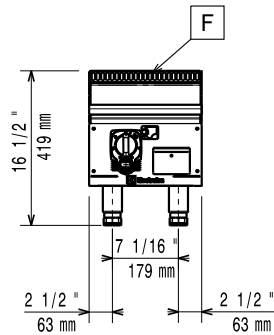

## Optional Accessories

- Scraper for smooth griddle PNC 164255
- EMPower 4 pins kit for mounting unit to refrigerated/freezer or open cupboard base PNC 169048
- To-wall pannel for wall installation, 12" unit PNC 169096
- Portioning Shelf 12" PNC 169173
- Scraper for ribbed griddle PNC 206420

EMPower  
Full Ribbed Gas Griddle Top - 12"

**Front**

**Top**

**EQ = Equipotential screw**
**G = Gas connection**
**Side**

**Gas**
**Gas Power:**
**169115 (ARG12FR) 26000 Btu/hr (7.6 kW)**
**Gas Inlet:**
**3/4"**
**Key Information:**
**External dimensions, Width: 12 1/64" (305 mm)**
**External dimensions, Depth: 31 1/2" (800 mm)**
**External dimensions, Height: 16 1/2" (419 mm)**
**Net weight: 82 lbs (37 kg)**
**Shipping width: 35 7/16" (900 mm)**
**Shipping depth: 14" (355 mm)**
**Shipping height: 25 1/2" (648 mm)**
**Shipping weight: 93 lbs (42 kg)**
**Shipping volume: 7.31 ft<sup>3</sup> (0.21 m<sup>3</sup>)**
**\*Recommended rear clearance of 102 mm.**