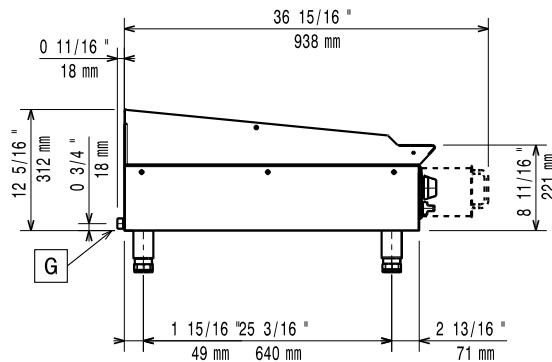

# EMPower Mixed (1/3 Ribbed) Gas Griddle Top - 24"

Front

Top

**EQ** = Equipotential screw  
**G** = Gas connection

Side

## Key Information:

External dimensions, Width: 24 1/32" (610 mm)

External dimensions, Depth: 31 1/2" (800 mm)

External dimensions, Height: 16 1/2" (419 mm)

Net weight: 159 lbs (72 kg)

Shipping width: 35 7/16" (900 mm)