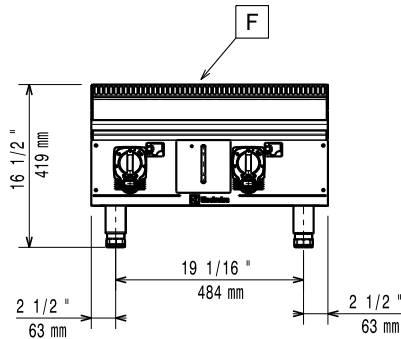

# EMPower Mixed (1/3 Ribbed) Gas Griddle Top - 24"

Front

Top

**EQ** = Equipotential screw  
**G** = Gas connection

Side

## Key Information:

External dimensions, Width: 24 1/32" (610 mm)

External dimensions, Depth: 31 1/2" (800 mm)

External dimensions, Height: 16 1/2" (419 mm)

Net weight: 159 lbs (72 kg)

Shipping width: 35 7/16" (900 mm)