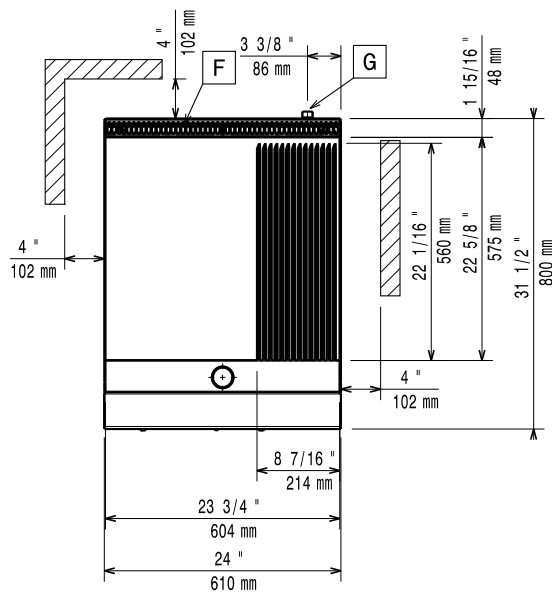

Top

EQ = Equipotential screw
G = Gas connection