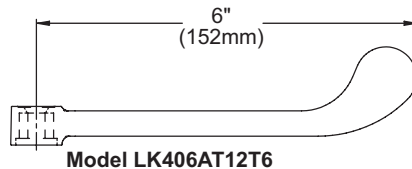

Deck Mount 4" Center Commercial Faucet Models LK406AT12L2, LK406AT12T4, LK406AT12T6

FEATURES

Model LK406AT12L2

- Two hole dual handle top mount faucet
- Quarter turn ceramic disc cartridge
- Solid brass construction
- Chrome finish
- 2.2 GPM VR aerator with 1.5 and .5 GPM inserts
- Includes spout swing restriction pin

Model LK406AT12T4

- Same as LK406AT12L2 except with 4" wrist blades handles

Model LK406AT12T6

- Same as LK406AT12L2 except with 6" wrist blades handles

COMPLIES WITH:

- ASME/ANSI A112.18.1
- CSA B125-01
- NSF/ANSI 61 Annex G
- ADA
- UPC/CUPC
- IAPMO Listed
- Certified AB1953