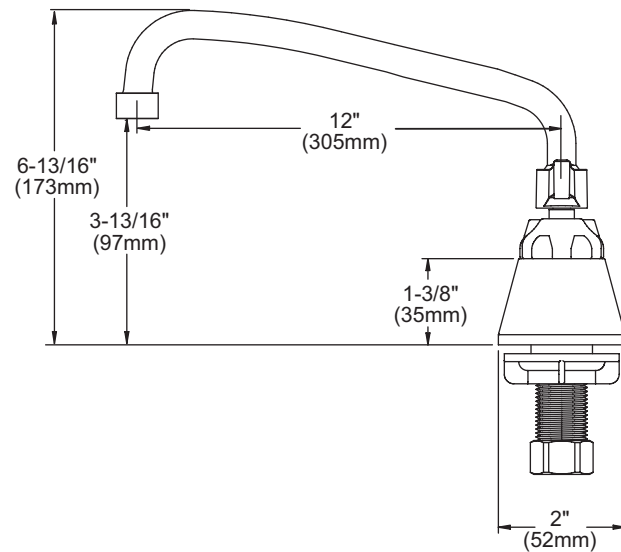

Deck Mount 4" Center Commercial Faucet Models LK406AT12L2, LK406AT12T4, LK406AT12T6

FEATURES

Model LK406AT12L2

- Two hole dual handle top mount faucet
- Quarter turn ceramic disc cartridge
- Solid brass construction
- Chrome finish
- 2.2 GPM VR aerator with 1.5 and .5 GPM inserts
- Includes spout swing restriction pin

Model LK406AT12T4

- Same as LK406AT12L2 except with 4" wrist blades handles

Model LK406AT12T6

- Same as LK406AT12L2 except with 6" wrist blades handles

COMPLIES WITH:

- ASME/ANSI A112.18.1
- CSA B125-01
- NSF/ANSI 61 Annex G
- ADA
- UPC/CUPC
- IAPMO Listed
- Certified AB1953

Model LK406AT12L2
FRONT VIEW

SIDE VIEW

Job Name:

Item #:

Notes:

Architect/Engineer Approval:

Date:

SEE OTHER SIDE FOR REPLACEMENT PARTS

**Deck Mount 4" Center Commercial Faucet
Models LK406AT12L2, LK406AT12T4, LK406AT12T6**

ITEM	IND. PART	DESCRIPTION
1	A55399	Spout
2	45918C	Handle, 2"
2	45919C	Handle, 4"
2	45920C	Handle, 6"
3	45923C	Right Cold Cartridge
4	45924C	Left Hot Cartridge
5	45917C	Body
6	LK734	2.2 GPM VR Aerator