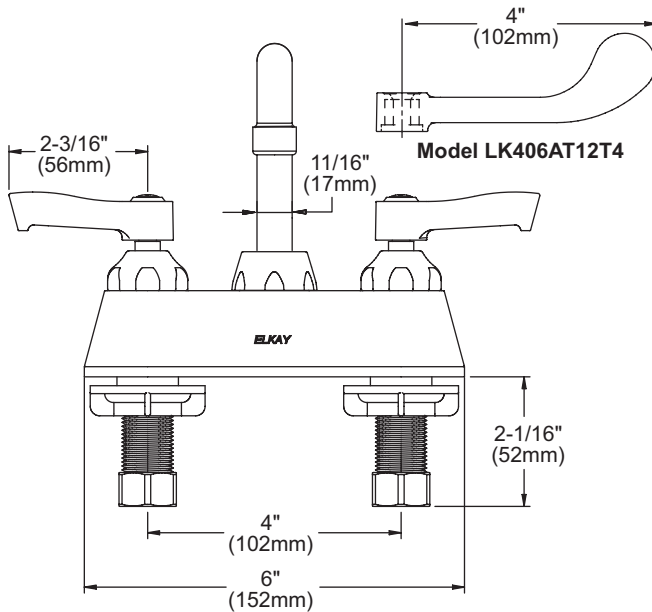

Deck Mount 4" Center Commercial Faucet Models LK406AT12L2, LK406AT12T4, LK406AT12T6

FEATURES

Model LK406AT12L2

- Two hole dual handle top mount faucet
- Quarter turn ceramic disc cartridge
- Solid brass construction
- Chrome finish
- 2.2 GPM VR aerator with 1.5 and .5 GPM inserts
- Includes spout swing restriction pin

Model LK406AT12T4

- Same as LK406AT12L2 except with 4" wrist blades handles

Model LK406AT12T6

- Same as LK406AT12L2 except with 6" wrist blades handles

COMPLIES WITH:

- ASME/ANSI A112.18.1
- CSA B125-01
- NSF/ANSI 61 Annex G
- ADA
- UPC/CUPC
- IAPMO Listed
- Certified AB1953

Model LK406AT12L2
FRONT VIEW

SIDE VIEW

Job Name:

Item #:

Notes:

Architect/Engineer Approval:

Date:

SEE OTHER SIDE FOR REPLACEMENT PARTS

**Deck Mount 4" Center Commercial Faucet
Models LK406AT12L2, LK406AT12T4, LK406AT12T6**

ITEM	IND. PART	DESCRIPTION
1	A55399	Spout
2	45918C	Handle, 2"
2	45919C	Handle, 4"
2	45920C	Handle, 6"
3	45923C	Right Cold Cartridge
4	45924C	Left Hot Cartridge
5	45917C	Body
6	LK734	2.2 GPM VR Aerator