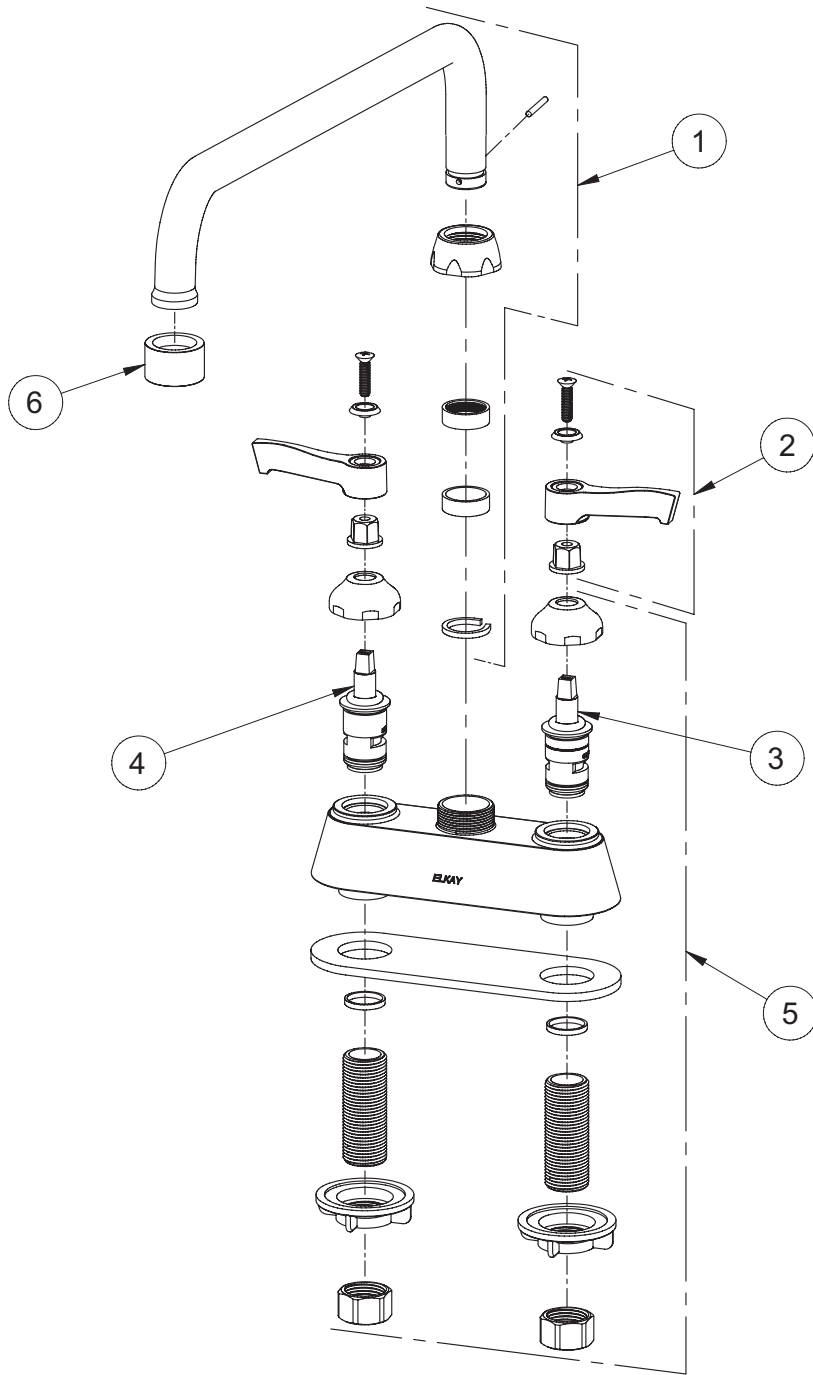

Deck Mount 4" Center Commercial Faucet Models LK406AT12L2, LK406AT12T4, LK406AT12T6

FEATURES

Model LK406AT12L2

- Two hole dual handle top mount faucet
- Quarter turn ceramic disc cartridge
- Solid brass construction
- Chrome finish
- 2.2 GPM VR aerator with 1.5 and .5 GPM inserts
- Includes spout swing restriction pin

Model LK406AT12L2
FRONT VIEW

SIDE VIEW

Job Name:

Item #:

Notes:

Architect/Engineer Approval:

Date:

SEE OTHER SIDE FOR REPLACEMENT PARTS

**Deck Mount 4" Center Commercial Faucet
Models LK406AT12L2, LK406AT12T4, LK406AT12T6**

ITEM	IND. PART	DESCRIPTION
1	A55399	Spout
2	45918C	Handle, 2"
2	45919C	Handle, 4"
2	45920C	Handle, 6"
3	45923C	Right Cold Cartridge
4	45924C	Left Hot Cartridge
5	45917C	Body
6	LK734	2.2 GPM VR Aerator