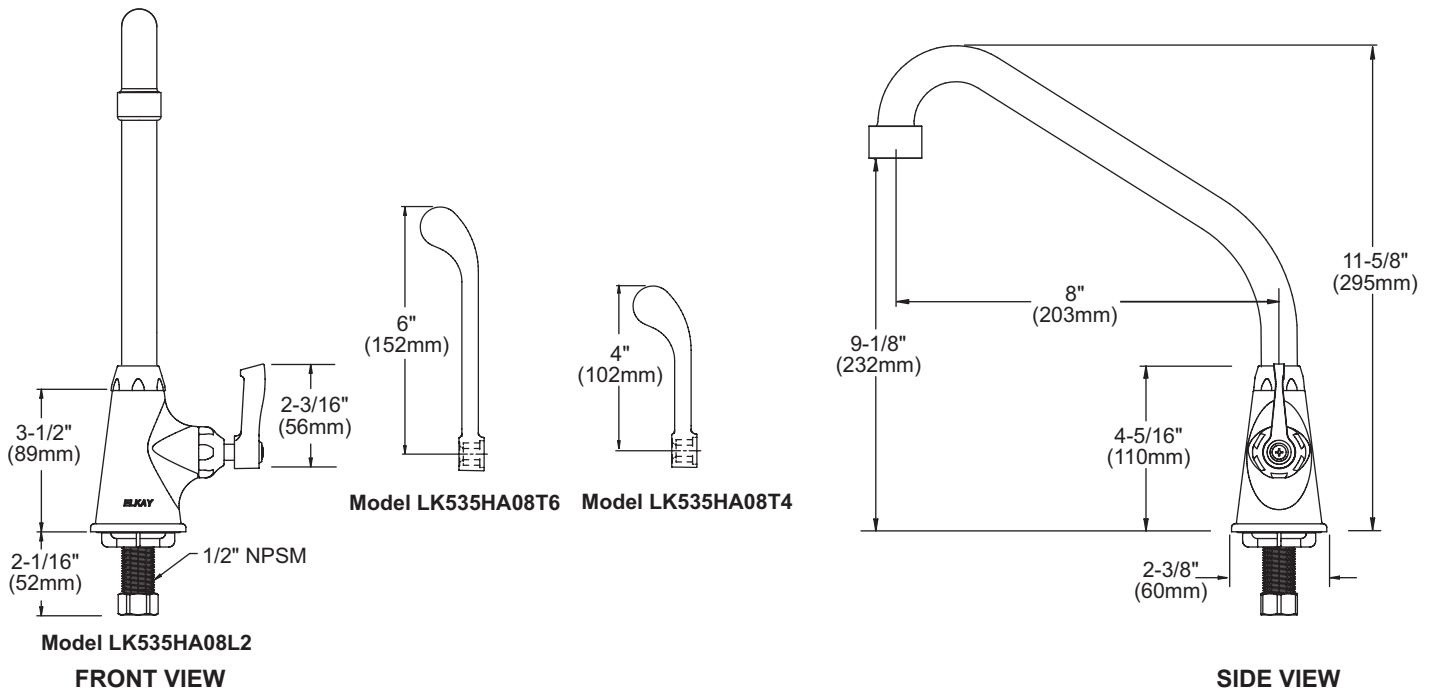

FEATURES

Model LK535HA08L2

- One hole single handle top mount faucet
- Quarter turn ceramic disc cartridge
- Solid brass construction
- Chrome finish
- 2.2 GPM VR aerator with 1.5 and .5 GPM inserts
- Includes spout swing restriction pin

Model LK535HA08T4

- Same as LK535HA08L2 except with 4" wrist blades handles

Model LK535HA08T6

- Same as LK535HA08L2 except with 6" wrist blades handles

COMPLIES WITH:

- ASME/ANSI A112.18.1
- CSA B125-01
- NSF/ANSI 61 Annex G
- ADA
- UPC/CUPC
- IAPMO Listed
- Certified AB1953

Concealed Deck Classroom Faucet Models LK535HA08L2, LK535HA08T4, LK535HA08T6

Job Name:	Item #:
Notes:	
Architect/Engineer Approval:	Date:

SEE OTHER SIDE FOR REPLACEMENT PARTS