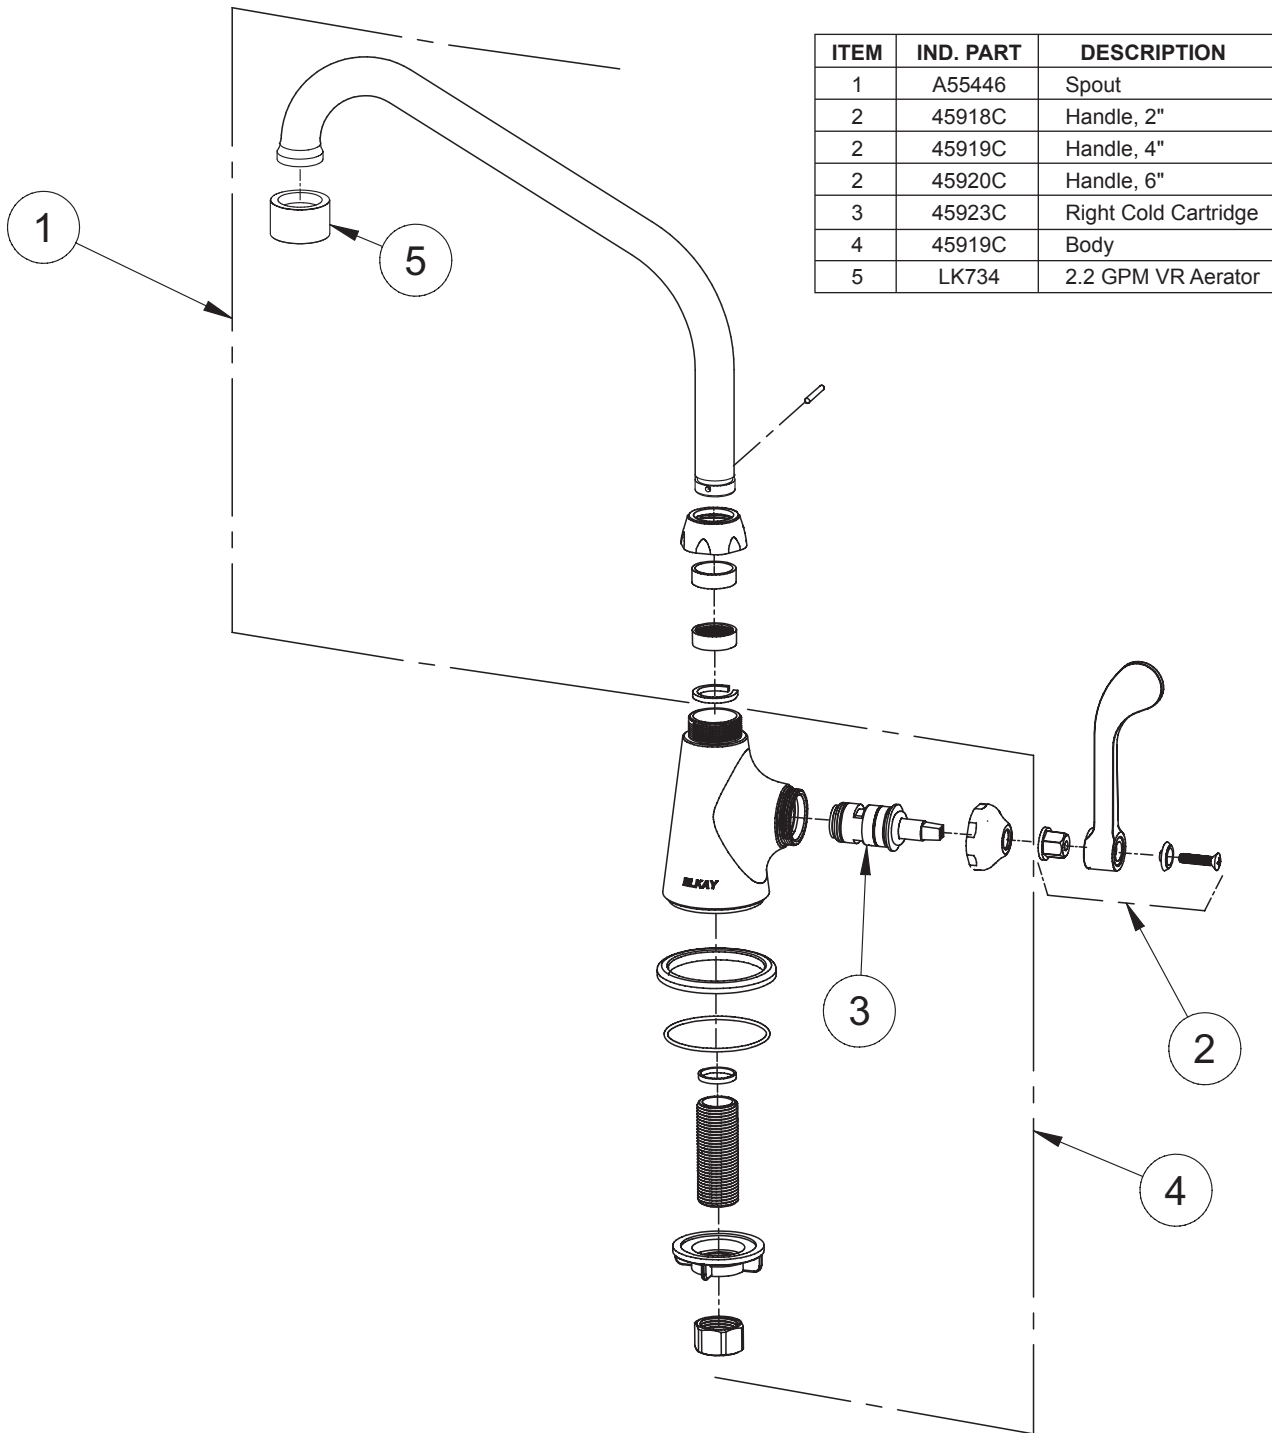

### Model LK535HA08L2

- One hole single handle top mount faucet
- Quarter turn ceramic disc cartridge
- Solid brass construction
- Chrome finish
- 2.2 GPM VR aerator with 1.5 and .5 GPM inserts
- Includes spout swing restriction pin

## Concealed Deck Classroom Faucet Models LK535HA08L2, LK535HA08T4, LK535HA08T6

Job Name:	Item #:
Notes:	
Architect/Engineer Approval:	Date:

SEE OTHER SIDE FOR REPLACEMENT PARTS

**Concealed Deck Classroom Faucet  
Models LK535HA08L2, LK535HA08T4, LK535HA08T6**

ITEM	IND. PART	DESCRIPTION
1	A55446	Spout
2	45918C	Handle, 2"
2	45919C	Handle, 4"
2	45920C	Handle, 6"
3	45923C	Right Cold Cartridge
4	45919C	Body
5	LK734	2.2 GPM VR Aerator