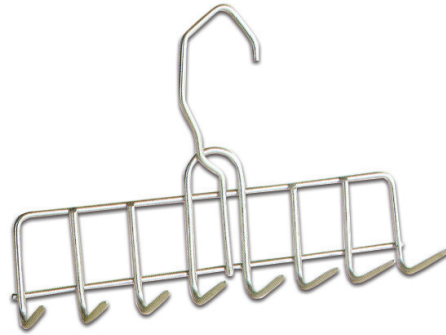

# BUTCHER ACCESSORIES

## Stockinette Hook

Made of stainless steel. Ideal for hanging hams

Model	Description	Item #
SSSH	Stockinette Hook	10510

## Stainless Steel Bacon Hanger

Model	Description	Item #
BHSS	Stainless Steel Bacon Hanger	10470

Stainless Steel Hooks

Swivel Hooks

Model	Description	Item #
SSH-80-4	Stainless Steel "S" Hook 80 X 4mm- 3 X 3/16"	10509
SSH100-4	Stainless Steel "S" Hook 100 X 4mm- 4 X 3/16"	10495
SSH120-5	Stainless Steel "S" Hook 120 X 5mm- 4 1/2 X 3/16"	10496
SSH140-5	Stainless Steel "S" Hook 140 X 5mm- 5 1/2 X 3/16"	10497
SSH140-6	Stainless Steel "S" Hook 140 X 6mm- 5 1/2 X 1/4"	17766
SSH160-6	Stainless Steel "S" Hook 160 X 6mm- 6 1/4 X 1/4"	10498
SSH180-8	Stainless Steel "S" Hook 180 X 8mm- 7 X 3/8"	10500
SSH200-9	Stainless Steel "S" Hook 200 X 9mm- 7 3/4 X 7/16"	10501
SSH220-10	Stainless Steel "S" Hook 220 X 10mm- 7 3/4 X 7/16"	10502
SSH250-12	Stainless Steel "S" Hook 250 X 12mm- 10" X 1/2"	10504
SSH300-12	Stainless Steel "S" Hook 300 X 12mm- 11 3/4" X 1/2"	10506
SSH240-10	Stainless Steel "S" Hook - Swivel- 240 X 10mm- 9 1/2" X 7/16"	10503
SSH270-12	Stainless Steel "S" Hook - Swivel- 270 X 12mm- 10 1/2" X 1/2"	10505