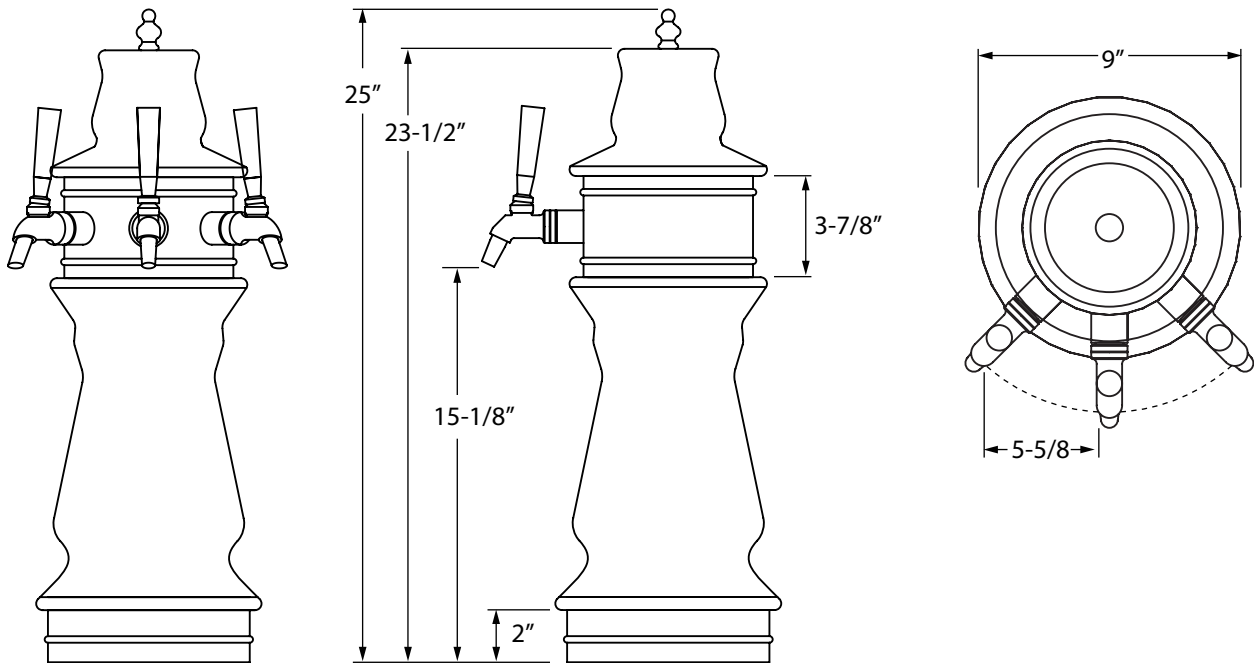

Glastender, Inc. • 5400 North Michigan Road • Saginaw, MI • 48604-9780
989.752.4275 • 800.748.0423 • Fax 989.752.4444
www.glastender.com

Approval/Notes:

Specifications subject to change without notice. For current specifications please visit our website.