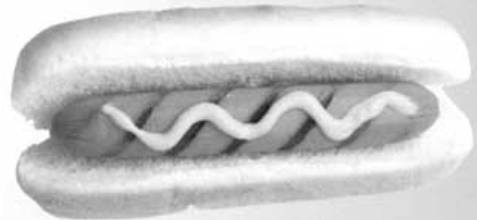

# Panini Grills

*By Cecilware*

Single with Grooved Surface

Perfect For Grilling  
Steak & Chicken  
Sandwiches  
Burgers & Hot Dogs  
Fish & More!

Double with Grooved Surface

- ✓ Non Stick Enamel Cast Iron Griddle Surfaces (Guaranteed for 3 Years)
- ✓ Griddles are available with either Grooved or Flat surfaces.
- ✓ Upper Plate Is Adjustable To Different Heights
- ✓ Constructed of Stainless Steel
- ✓ Evenly Distributed Cooking Temperatures For Upper and Lower Grill Plates
- ✓ Adjustable Temperature Control Switches
- ✓ Easily Removable Stainless Steel Grease Tray

| Model #            | TSG-1G<br>Grooved Surface | TSG-1F<br>Flat Surface | TSG-2G<br>Grooved Surface   | TSG-2F<br>Flat Surface |
|--------------------|---------------------------|------------------------|-----------------------------|------------------------|
| Dimensions (WxDxH) | 15" x 12 1/2" x 19 3/4"   |                        | 20 1/4" x 12 1/2" x 19 3/4" |                        |
| Work Surface (WxD) | 14 1/2" x 10"             |                        | 19 3/4" x 10"               |                        |
| Shipping Weight    | 53 lbs.                   |                        | 69 lbs.                     |                        |
| Electrical         | 110V, 60 hz, 13 amps      |                        | 240V, 60 hz, 7 amps         |                        |