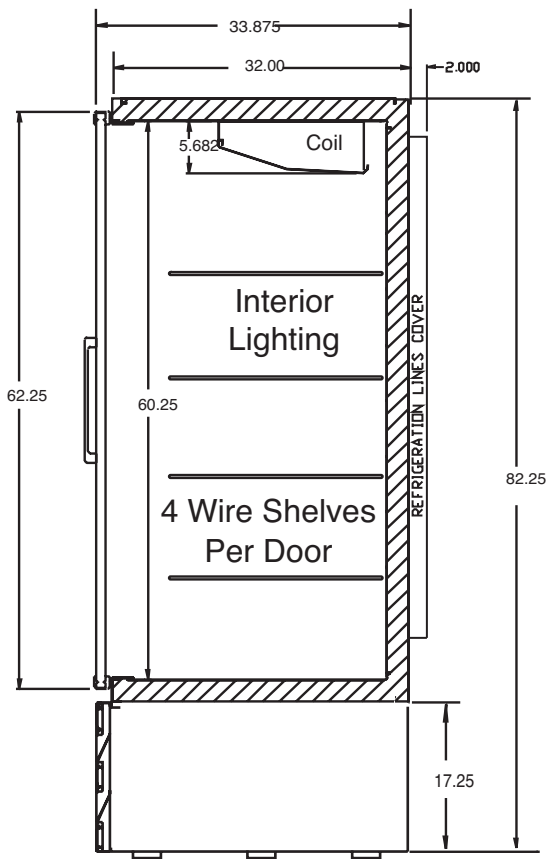

GR Series - Reach In Hinged Glass Doors Refrigerators - Bottom Mount

Technical Data • Side View • Plan View

Cross Section