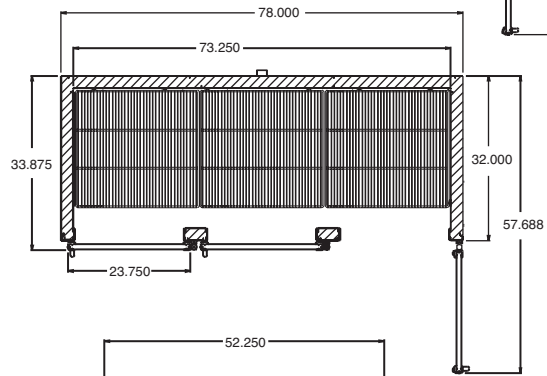

### Technical Data

Model	Self contained	GR22BM	GR48BM	GR75BM	GR102BM
	Remote	R-GR22BM	R-GR48BM	R-GR75BM	R-GR102BM
Length		26-1/2"	52-1/4"	78"	103-3/4"
Height		82-1/4"	82-1/4"	82-1/4"	82-1/4"
Depth		33-7/8"	33-7/8"	33-7/8"	33-7/8"
Depth with drain (Dimensions are +/- 1/4")		36-1/2"	36-1/2"	36-1/2"	36-1/2"
Operating temperature	Self contained	38°F to 41°F	38°F to 41°F	38°F to 41°F	38°F to 41°F
Refrigerant		R134a	R134a	R134a	R134a
System type		Capillary tube	Capillary tube	Capillary tube	Expansion valve
Compressor size- HP	Self contained	1/3	1/3	1/2	3/4
Refrigeration system	Remote	Temp. control	Temp. control	Temp. control	Pressure control
BTU's at +20°F Evap. Temp.		1700	3100	4400	5900
Voltage		115V	115V	115V	115/208-230V
Amperage	Self contained	10.2A	11.0A	13.8A	6.4/7.1A
Amperage	Remote	2.6A	3.4A	4.1A	6.4A
Cord and plug		Yes(15A)	Yes(15A)	Yes(20A)	No
Exterior color		White	White	White	White
Interior color		White	White	White	White
Inside end panels		White	White	White	White
Floors		White	White	White	White
Drain		No	No	No	No
Total shelves		4	8	12	16
Door size		23-3/4"X62-1/4"	23-3/4"X62-1/4"	23-3/4"X62-1/4"	23-3/4"X62-1/4"
Cubic capacity (ft <sup>3</sup> )		22	48	75	102

### SHIPPING INFORMATION

Height		86"	86"	86"	86"
Depth		44"	44"	44"	44"
Length		31"	58"	84"	109"
Gross weight	Self contained	330#	520#	720#	980#
	Remote	215#	405#	595#	830#
Cubic feet		77ft <sup>3</sup>	125ft <sup>3</sup>	182ft <sup>3</sup>	236ft <sup>3</sup>

### Technical Data • Side View • Plan View

Cross Section

Plan Views