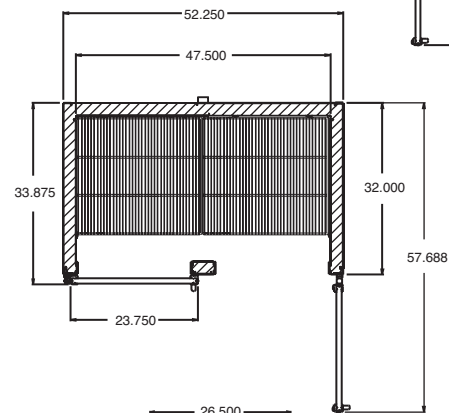

### Technical Data

Model	Self contained	GR22BM	GR48BM	GR75BM	GR102BM
	Remote	R-GR22BM	R-GR48BM	R-GR75BM	R-GR102BM
Length		26-1/2"	52-1/4"	78"	103-3/4"
Height		82-1/4"	82-1/4"	82-1/4"	82-1/4"
Depth		33-7/8"	33-7/8"	33-7/8"	33-7/8"
Depth with drain (Dimensions are +/- 1/4")		36-1/2"	36-1/2"	36-1/2"	36-1/2"
Operating temperature	Self contained	38°F to 41°F	38°F to 41°F	38°F to 41°F	38°F to 41°F
Refrigerant		R134a	R134a	R134a	R134a
System type		Capillary tube	Capillary tube	Capillary tube	Expansion valve
Compressor size- HP	Self contained	1/3	1/3	1/2	3/4
Refrigeration system	Remote	Temp. control	Temp. control	Temp. control	Pressure control
BTU's at +20°F Evap. Temp.		1700	3100	4400	5900
Voltage		115V	115V	115V	115/208-230V
Amperage	Self contained	10.2A	11.0A	13.8A	6.4/7.1A
Amperage	Remote	2.6A	3.4A	4.1A	6.4A
Cord and plug		Yes(15A)	Yes(15A)	Yes(20A)	No
Exterior color		White	White	White	White
Interior color		White	White	White	White
Inside end panels		White	White	White	White
Floors		White	White	White	White
Drain		No	No	No	No
Total shelves		4	8	12	16
Door size		23-3/4"X62-1/4"	23-3/4"X62-1/4"	23-3/4"X62-1/4"	23-3/4"X62-1/4"
Cubic capacity (ft <sup>3</sup> )		22	48	75	102

### SHIPPING INFORMATION

Height		86"	86"	86"	86"
Depth		44"	44"	44"	44"
Length		31"	58"	84"	109"
Gross weight	Self contained	330#	520#	720#	980#
	Remote	215#	405#	595#	830#
Cubic feet		77ft <sup>3</sup>	125ft <sup>3</sup>	182ft <sup>3</sup>	236ft <sup>3</sup>

### Technical Data • Side View • Plan View

Cross Section

Plan Views