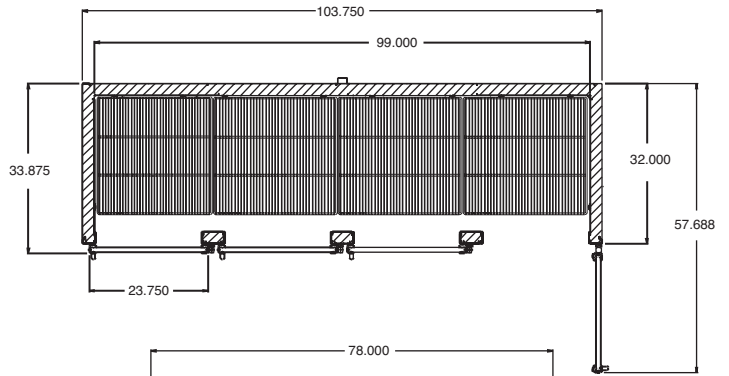

GR Series - Reach In Hinged Glass Doors Refrigerators - Bottom Mount

Technical Data • Side View • Plan View