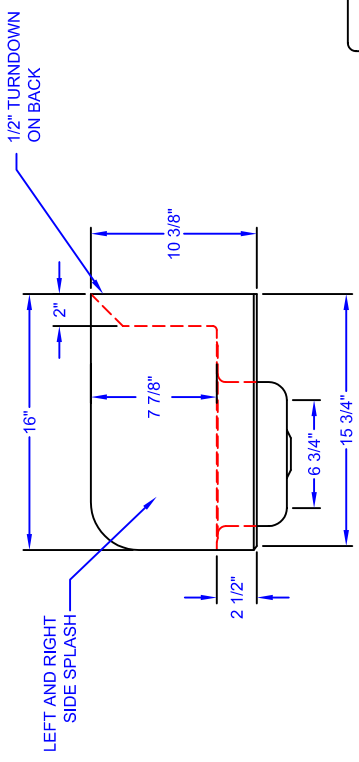

BKD22
 NOT TO SCALE
 MINI BASKET DRAIN
 QTY: 1
 005436

MOUNTING BRACKET

MATERIALS
 DECK: 16GA. S.S.
 BASE: S.S.

SHEET NUMBER:
 QUAD LOCATION:
 ROOM NUMBER:
 ITEM NUMBER: **HANDSINKS**
 QUANTITY:
 MODEL NUMBER: **PBHS-W-0909-SSLR**
 SCALE: **1"=1'**
 DATE:
 DRAWN BY:
 SALES ORDER NUMBER: