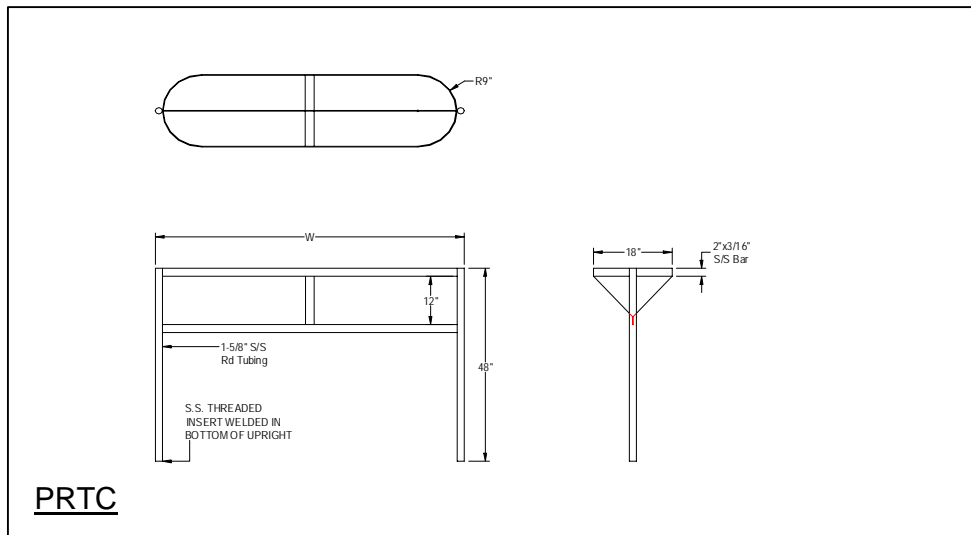

FEATURES:

- * Pot Racks are fabricated from 2"x3/16" Stainless Steel flat bar 16 gauge, type 300 stainless steel with # 3 polish, satin finish
- * Uprights are 1 5/8" O.D. Round 16 gauge tubing, type 300 stainless steel with # 3 polish, satin finish
- * **Table or Ceiling Mount** (Please Specify)
- * All Pot Racks feature **Welded-Set-Up**
- * Pot Hooks are Removable and Stainless Steel
- * Table mount Pot Racks are 48" total height above work surface
- * All models are approved by the National Sanitation Foundation

CONSTRUCTION:

- * Stainless Steel Pot Racks are TIG welded
- Exposed welds are polished to match adjacent surfaces

MATERIAL:

- Frame: 2" x 3/16" Flat Bar, 16 gauge type 300 stainless steel # 3 polish, satin finish
- Uprights: 1 5/8" Round O.D., 16 gauge type 300 tubular stainless steel # 3 polish, satin finish
- Hooks: Stainless Steel

DETAILED SPECIFICATIONS

Shipped Welded set-Up
 Units 6 ft. and longer are furnished with extra support bracket
 All dimensions are typical.
 Tolerance +/- .500".

Model PRTC <u>Oval</u> - Shaped Rack			
MODEL	LENGTH	HOOKS	WT
PRTC1A	36"	9	63
PRTC1	48"	12	84
PRTC2	60"	15	105
PRTC3	72"	18	126
PRTC3A	84"	21	147
PRTC4	96"	24	168
PRTC4A	108"	27	189
PRTC5	120"	30	210