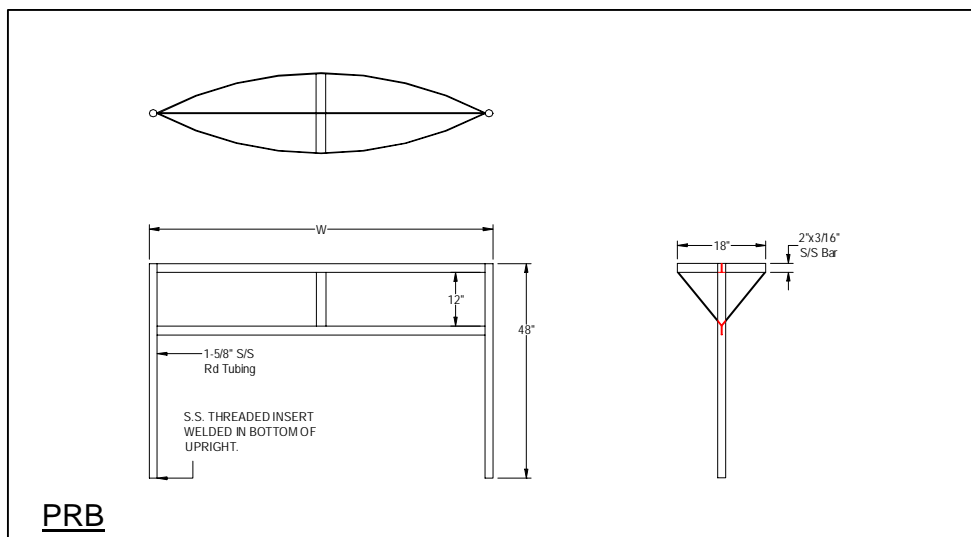

FEATURES:

- * Pot Racks are fabricated from 2"x3/16" Stainless Steel flat bar 16 gauge, type 300 stainless steel with # 3 polish, satin finish
- * Uprights are 1 5/8" O.D. Round 16 gauge tubing, type 300 stainless steel with # 3 polish, satin finish
- * **Table or Ceiling Mount** (Please Specify)
- * All Pot Racks feature **Welded-Set-Up**
- * Pot Hooks are Removable and Stainless Steel
- * Table mount Pot Racks are 48" total height above work surface
- * All models are approved by the National Sanitation Foundation

CONSTRUCTION:

- * Stainless Steel Pot Racks are TIG welded
- Exposed welds are polished to match adjacent surfaces

MATERIAL:

- Frame: 2" x 3/16" Flat Bar, 16 gauge type 300 stainless steel # 3 polish, satin finish
- Uprights: 1 5/8" Round O.D., 16 gauge type 300 tubular stainless steel # 3 polish, satin finish
- Hooks: Stainless Steel

DETAILED SPECIFICATIONS

Shipped Welded set-Up
 Units 6 ft. and longer are furnished with extra support bracket
 All dimensions are typical.
 Tolerance +/- .500".

Model PRTC <u>Oval</u> - Shaped Rack			
MODEL	LENGTH	HOOKS	WT
PRTC1A	36"	9	63
PRTC1	48"	12	84
PRTC2	60"	15	105
PRTC3	72"	18	126
PRTC3A	84"	21	147
PRTC4	96"	24	168
PRTC4A	108"	27	189
PRTC5	120"	30	210