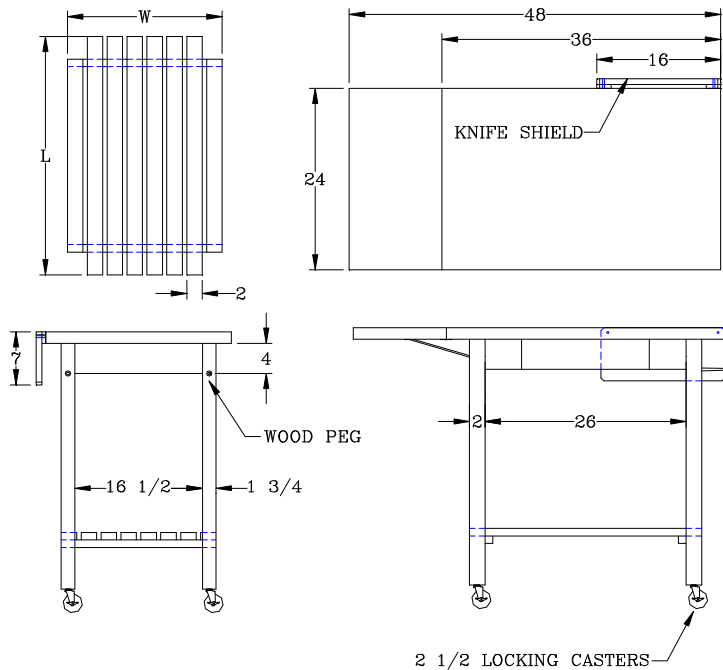

THE BLOCKS THAT MADE BOOS FAMOUS

Deluxe Culi Cart (Model QCL)

FEATURES:

- * Solid Hard Rock Maple
- * 36"x24"x1-1/2" Thick Edge Grain Work Surface
- * 12" Drop Leaf
- * Finished with Penetrating Oil
- * Two Towel Pegs
- * Knife Holder with Blade Shield
- * Stand 36" O.A.H.
- * 15" Utensil Drawer
- * Electric Outlet Strip
- * Casters
- * Shipped knocked-down, easy - to - assemble

Model	Size	Wt
QCL	36"x24"	90

MATERIAL:

Top: Laminated Hard Rock Maple
 Legs: Hard Rock Maple

John Boos & Co

315 South First Street - Effingham, IL 62401
 Phone: 217-347-7701 - Fax: 217-347-7705
 Email: sales@johnboos.com - Web-site: www.johnboos.com