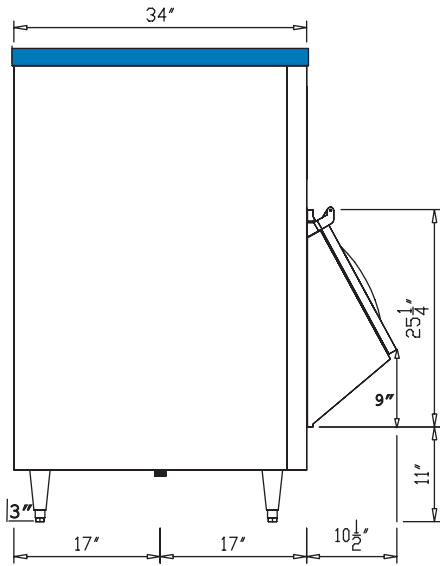

Kloppenberg Single Door Upright

APPLICATION CAPACITY

based on total volume per cubic foot x .9 x 34lb (ice den)
 $(\text{WIDTH}-3) * (\text{DEPTH}-3) * (\text{HEIGHT}-8) / 1728 * .9 * 34$

1045	48	34	55	1161
1315	48	34	67	1457