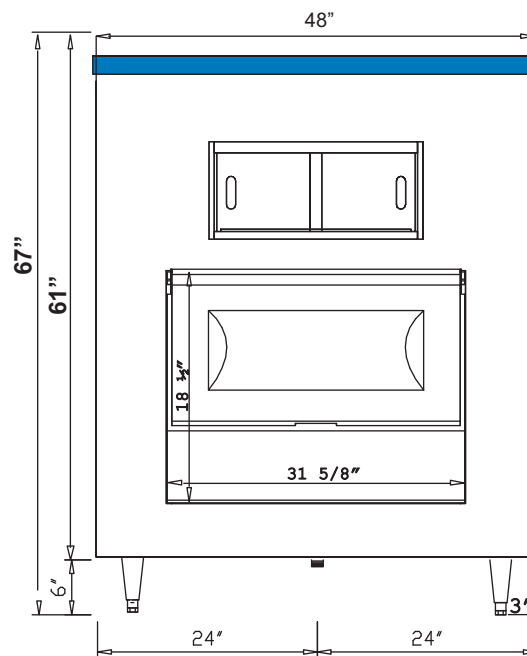

Model 1045 and 1315

www.kloppenberg.com

JOB:
ITEM:

800-346-3246 303-761-1615 fx 303-789-1741

Kloppenberg & Co
2627 W Oxford Ave
Englewood, CO 80110