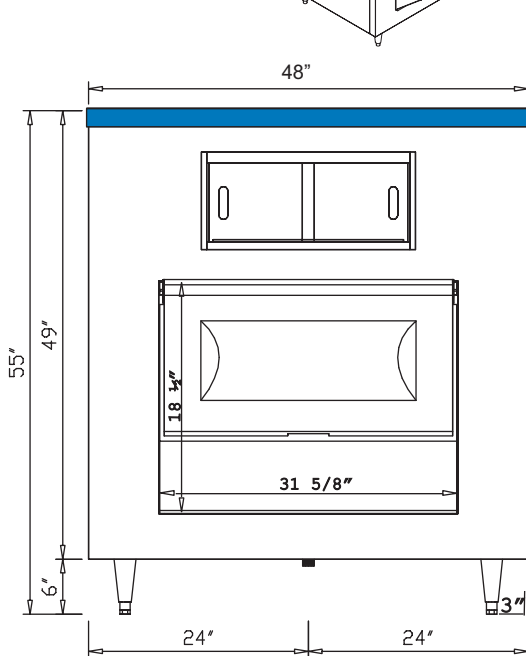

Model 1045 and 1315

www.kloppenberg.com

JOB:
ITEM:

800-346-3246 303-761-1615 fx 303-789-1741

Kloppenberg & Co
2627 W Oxford Ave
Englewood, CO 80110