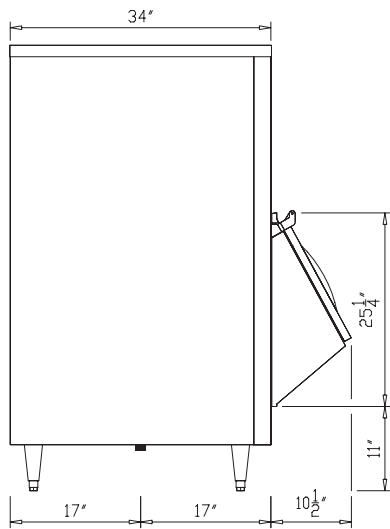

Kloppenberg Single Door Upright

Lifetime Models

Model 705

APPLICATION CAPACITY

based on total volume per cubic foot x .9 x 34lb (ice den)
 $(\text{WIDTH}-3) * (\text{DEPTH}-3) * (\text{HEIGHT}-8) / 1728 * .9 * 34$