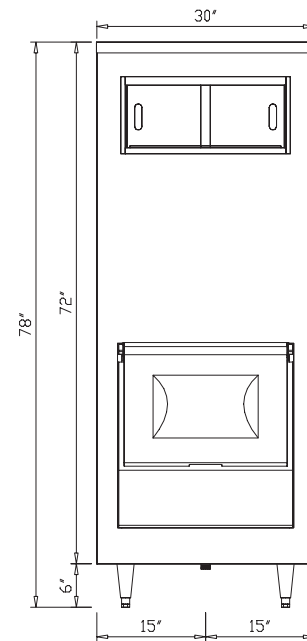

Model 905

www.kloppenberg.com

JOB:
ITEM:

800-346-3246

303-761-1615

Kloppenberg & Co
2627 W Oxford Ave
Englewood, CO 80110

fx 303-789-1741