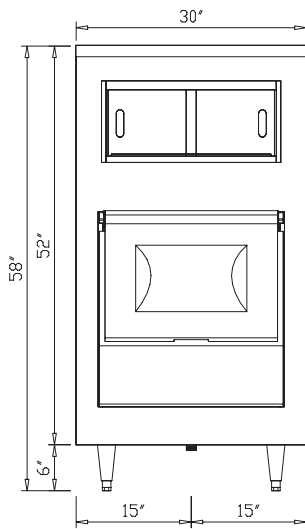

Kloppenberg Single Door Upright

Lifetime Models

Model 705

APPLICATION CAPACITY

based on total volume per cubic foot x .9 x 34lb (ice den)
 $(\text{WIDTH}-3) * (\text{DEPTH}-3) * (\text{HEIGHT}-8) / 1728 * .9 * 34$