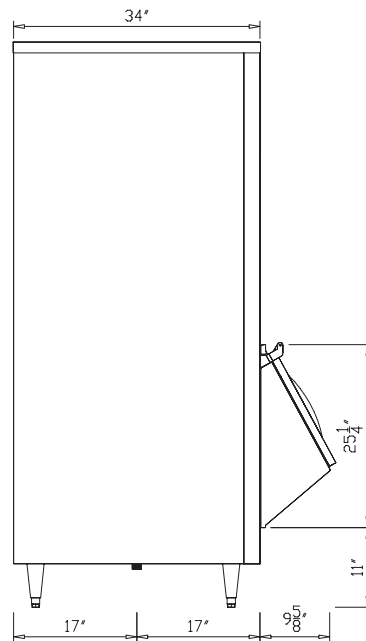

Model 905

www.kloppenberg.com

JOB:
ITEM:

800-346-3246

303-761-1615

Kloppenberg & Co
2627 W Oxford Ave
Englewood, CO 80110

fx 303-789-1741