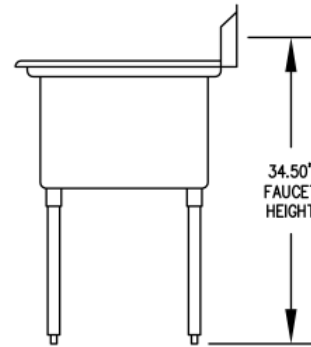

ECS-1DR SHOWN

MODEL	GAUGE/ SS	BOWL W	BOWL L	BOWL DEPTH	UNIT W	UNIT L	DRAINBOARD
ECS-1-DL/R	18/304	20"	16"	11"	26"	37"	18"
HDS-1-DL/R	18/304	20"	16"	12"	26"	37"	18"
ECS-1-24DL/R	18/304	20"	16"	12"	26"	43"	24"