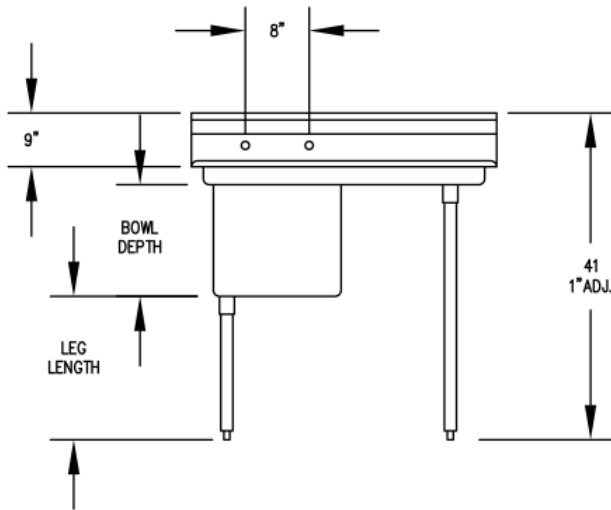

ECS-1DR SHOWN

MODEL	GAUGE/ SS	BOWL W	BOWL L	BOWL DEPTH	UNIT W	UNIT L	DRAINBOARD
ECS-1-DL/R	18/304	20"	16"	11"	26"	37"	18"
HDS-1-DL/R	18/304	20"	16"	12"	26"	37"	18"
ECS-1-24DL/R	18/304	20"	16"	12"	26"	43"	24"