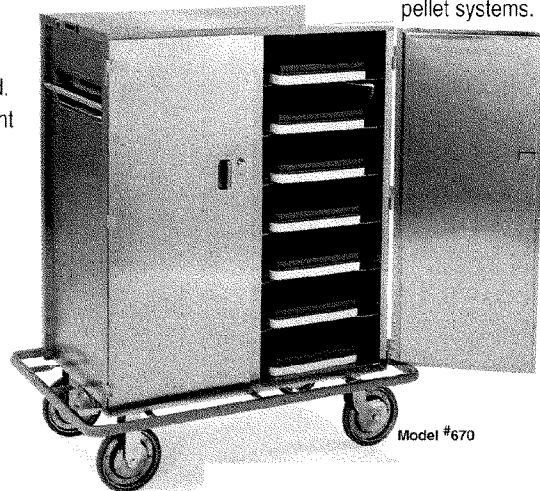

DELIVERY Enclosed Tray Trucks

Enclosed Tray Trucks - Stainless Steel NSF

- Two and three compartment models available.
- Sturdy stainless steel rod tray ledges are easy-to-clean.
- Accommodates 14" x 18" (356 x 457), 15" x 20" (381 x 508) or 16" x 22" (406 x 559) size trays, one per guide. Perfect for heated pellet systems with insulated covers.
- Durable stainless steel construction is easily cleaned and sanitized.
- Sure-Grip spring latch assures positive door closure and convenient one-hand opening.
- Recessed push handles on both ends.
- Door conveniently folds 270° out of your way.

Model	Ledge Spacing	Overall Size*			# of Compartments	Lake-Glide™ Casters	
		W	D	H		Type	Dia.
670	6"	30 1/4"	44 1/2"	54 1/2"	2	2 swivel	8" (203)
	(152)	(768)	1130	1384)		2 fixed	
671	6"	30 1/4"	63"	54 1/2"	3	2 swivel	8" (203)
	(152)	(768)	1600	1384)		2 fixed	
673	6"	30 1/4"	44 1/2"	66 1/2"	2	2 swivel	8" (203)
	(152)	(768)	1130	1689)		2 fixed	
674	6"	30 1/4"	63"	66 1/2"	3	2 swivel	8" (203)
	(152)	(768)	1600	1689)		2 fixed	

*Size includes Wall-Saver™ perimeter channel bumper.

Ideal for...

- Multiple tray sizes.
- Insulated trays and pellet systems.

Late Tray Delivery / Pick-up Carts

Enclosed Late Tray Delivery/Pick-Up Carts NSF Stainless Steel