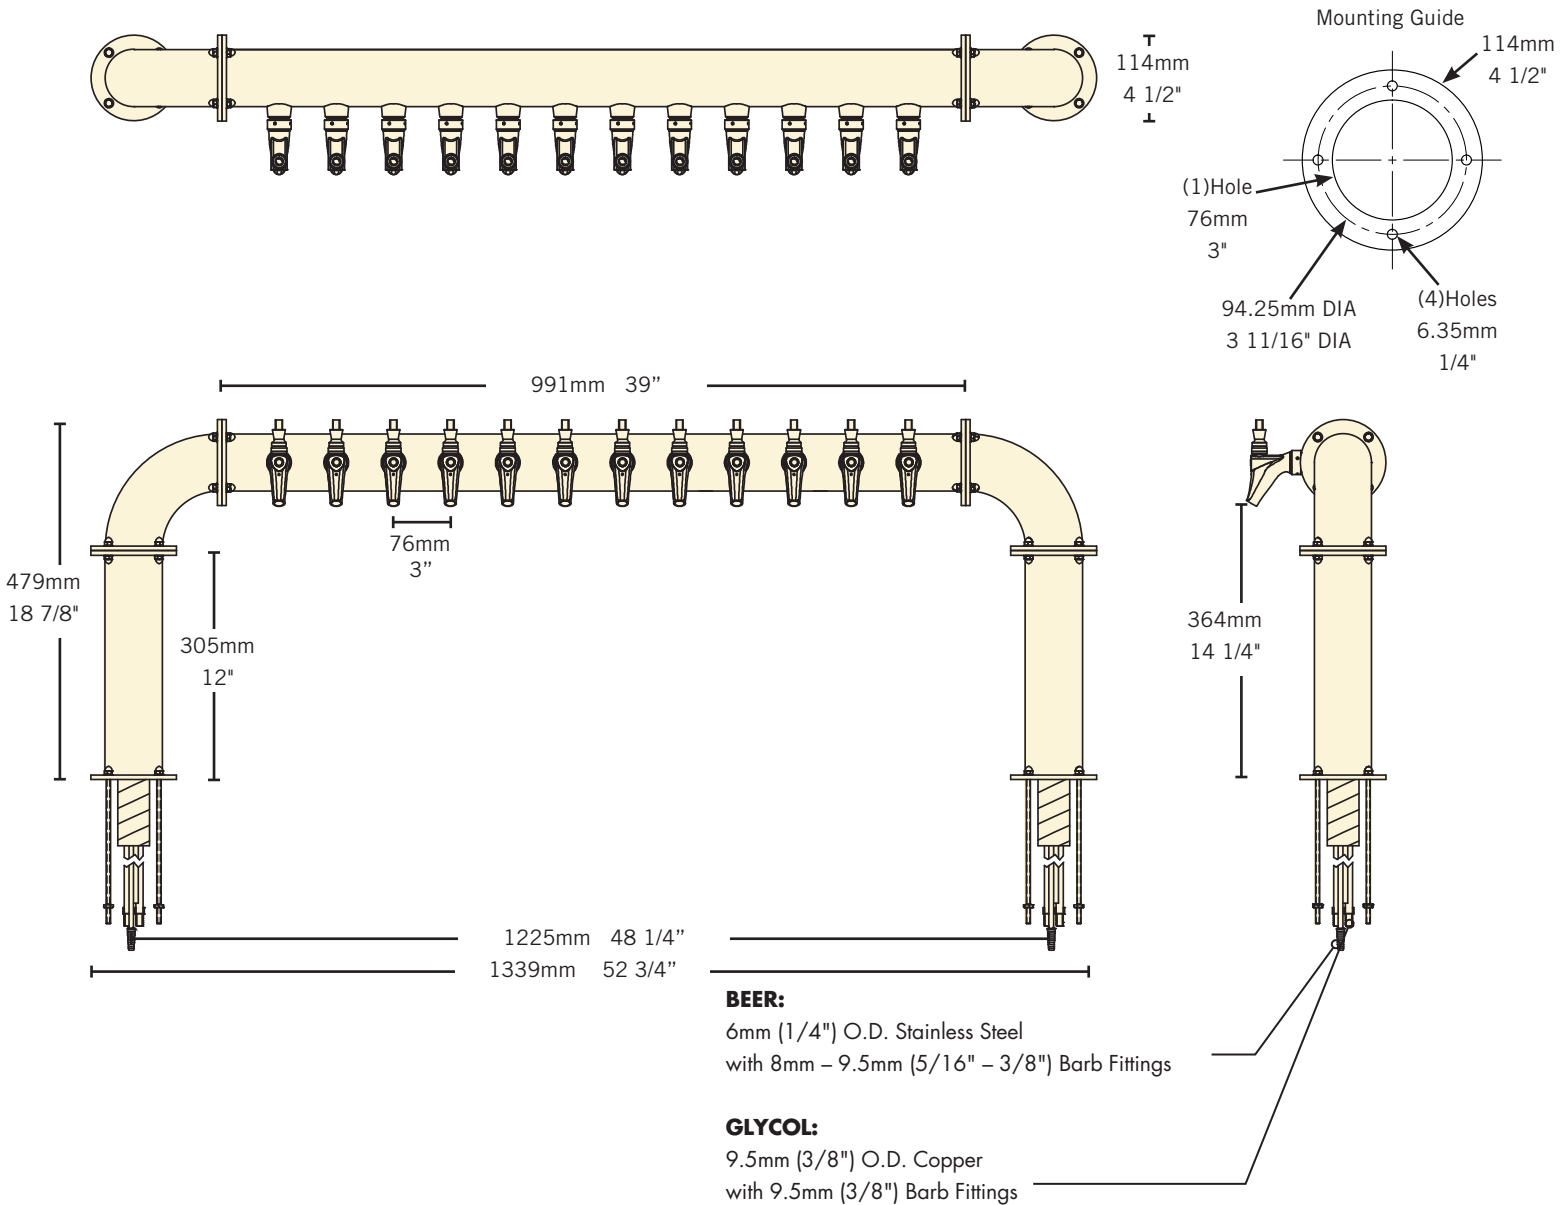

Part No.	Faucets	Finish	Dispense System	Shipping Weight	Box Dimensions
BG-U-12KR	12	Polished S/S	Kool-Rite (Glycol)	TBD	TBD

Dimensions

MICRO MATIC
Toll-Free: 1-866-327-4159
www.micromatic.com

West
19791 Bahama St.
Northridge, CA 91324
Tel. (818) 701-9765
Fax. (818) 701-9844

Central
10726 North Second St.
Machesney Park, IL 61115
Tel. (815) 968-7557
Fax. (815) 968-0363

Southeast
2364 Simon Ct.
Brooksville, FL 34604
Tel. (352) 799-6331
Fax. (352) 796-2429

Northeast
4601 Saucon Creek Rd.
Center Valley, PA 18034
Tel. (610) 625-4464
Fax. (610) 625-4466