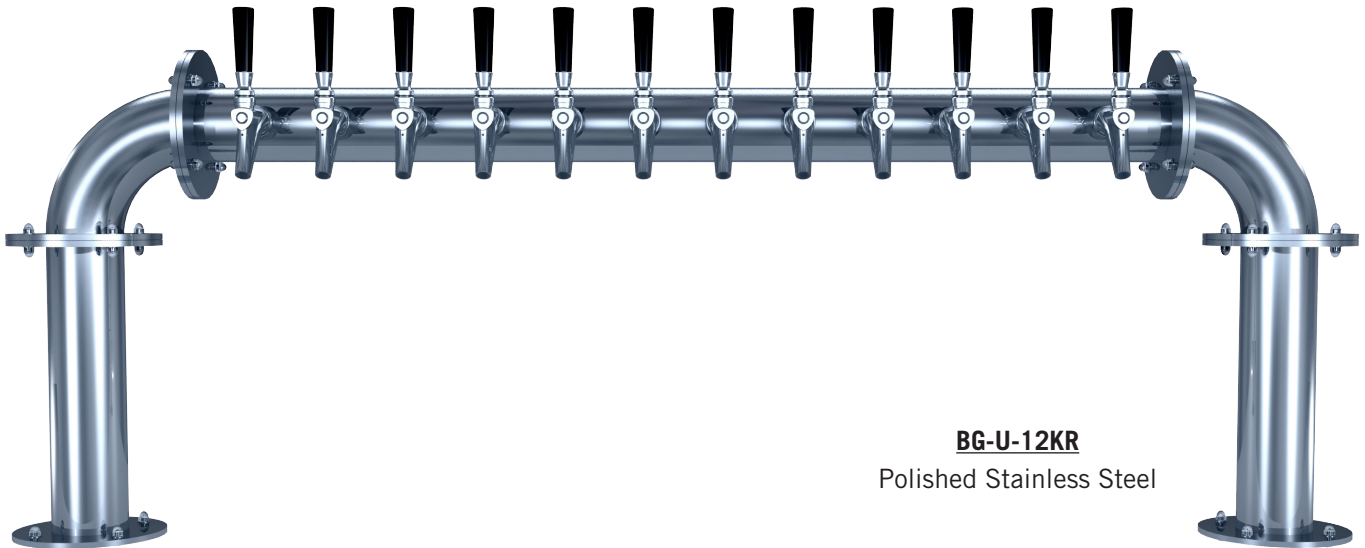

DRAFT TOWER

BIERGARTEN U - 12 FAUCET

- Brewery pipe style (3" diameter) for the top bar.
- U.S. manufactured.
- Durable polished stainless steel finish provides years of service.
- All stainless steel contact with the beer for the ultimate in draft purity.

BG-U-12KR
Polished Stainless Steel

Faucet knobs not included.

 Certified by the National Sanitation Foundation

 304 Grade Stainless Steel

 The integrated Kool-Rite module provides optimum cooling at the point of dispense. Modular construction makes the installation process as simple as PLUG "N" POUR.