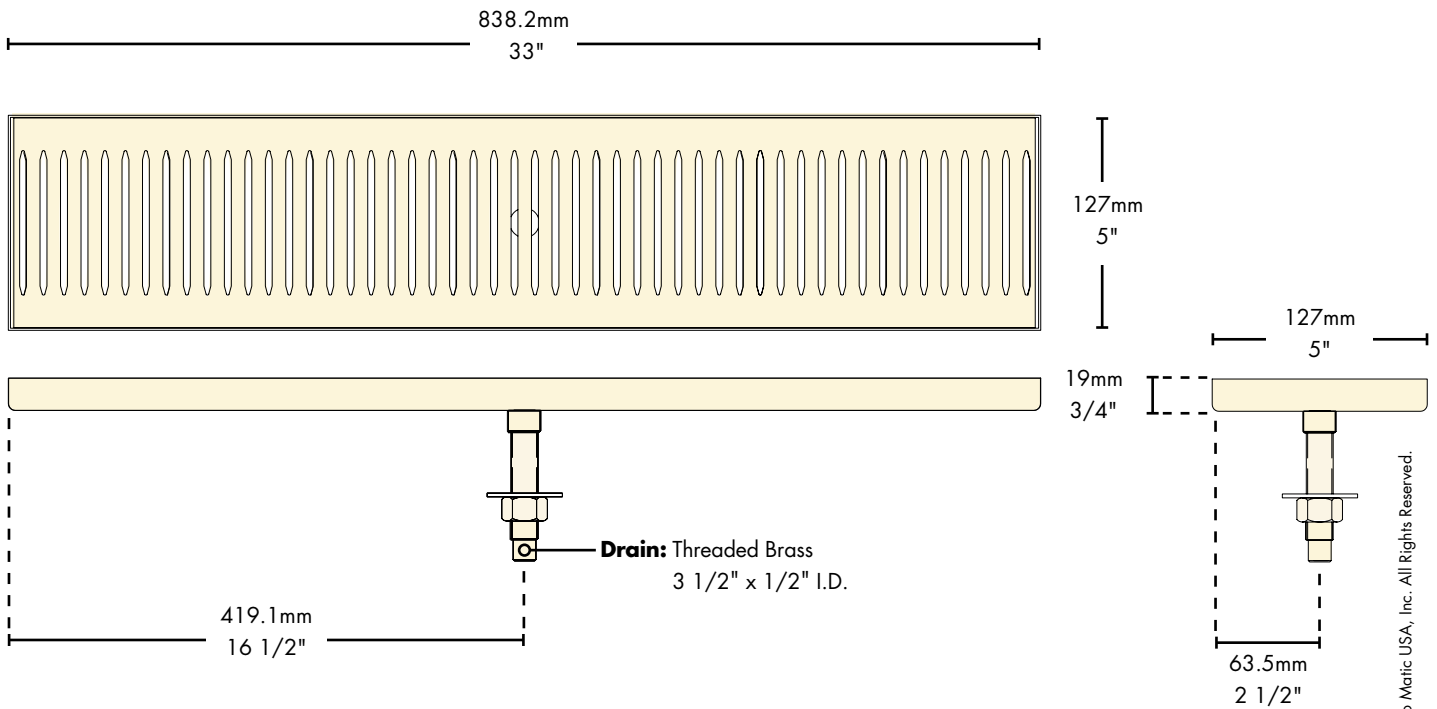

- Easy installation: simply drill one hole to locate and secure.
- Robust 18 gauge stainless steel construction.
- Welded corners, finished smooth for safety and appearance.
- Fast draining, precision louvered screen.

PVD Brass
[DP-120DSSPVD-33](#)

Stainless Steel
[DP-120D-33](#)

Features

Tarnish Free
PVD Brass.

Stainless Steel for
hygiene and durability.

Specifications

Part No.	Description	Shipping Weight	Box Dimensions
<input type="checkbox"/> DP-120D-33	Stainless Steel	3 kg	864mm L x 203mm W x 51 mm H
		6 lbs	34"L x 8"W x 2"H
<input type="checkbox"/> DP-120DSSPVD-33	PVD Brass	3 kg	864mm L x 203mm W x 51 mm H
		6 lbs	34"L x 8"W x 2"H

Dimensions

Copyright ©2011 Micro Matic USA, Inc. All Rights Reserved.

001899D1008

www.micromatic.com

Toll Free: 1-(866) 327-4159

West	Central	Southeast	Northeast
19791 Bahama Street Northridge, CA 91324 Tel. (818) 701-9765 Fax. (818) 701-9844	10726 North Second Street Machesney Park, IL 61115 Tel. (815) 968-7557 Fax. (815) 968-0363	2364 Simon Court Brooksville, FL 34604 Tel. (352) 799-6331 Fax. (352) 796-2429	4601 Saucon Creek Road Center Valley, PA 18034 Tel. (610) 625-4464 Fax. (610) 625-4466