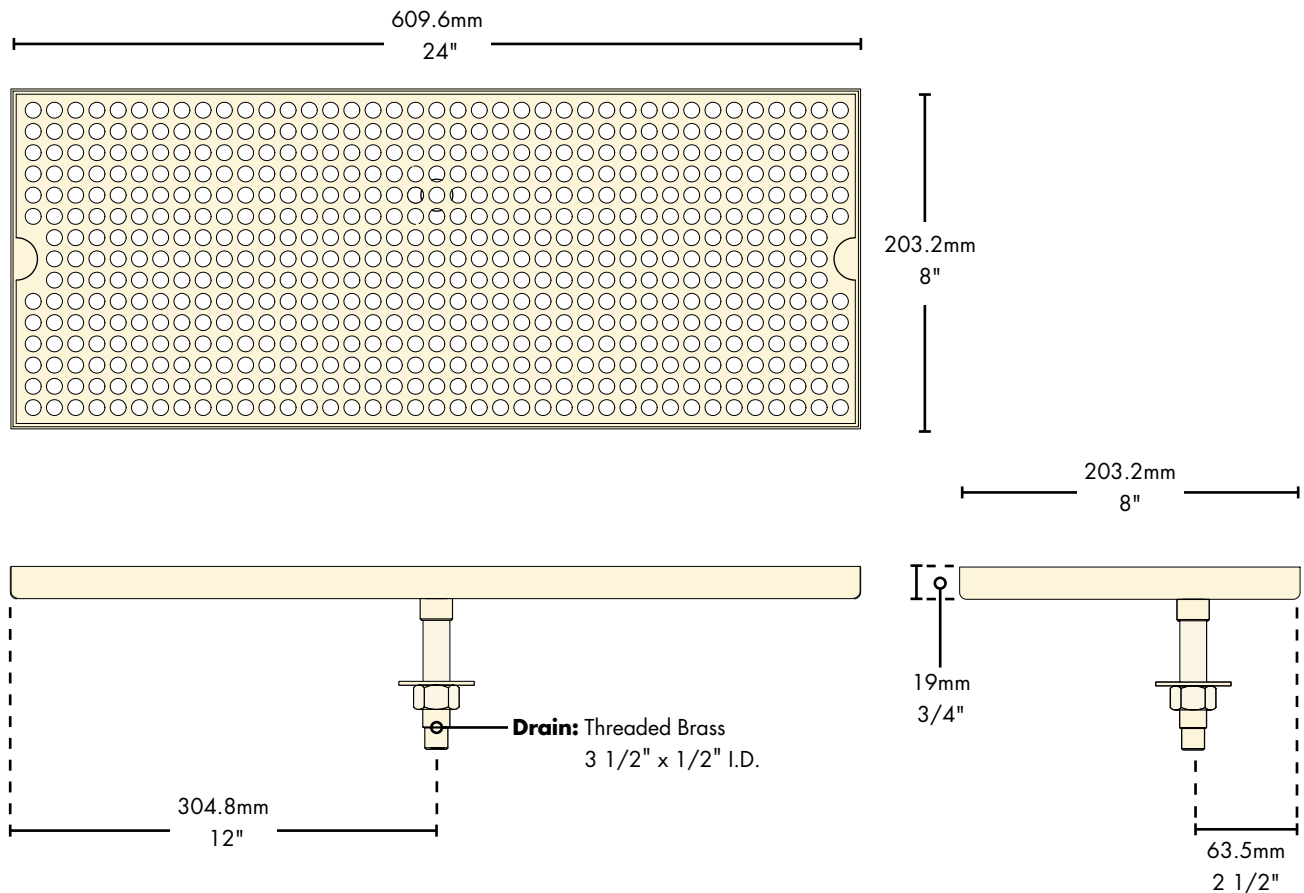

Specifications

Part No.	Description	Shipping Weight	Box Dimensions
☐ DP-820D-24	Stainless Steel	3 kg	635mm L x 229mm W x 51 mm H
		7 lbs	25"L x 9"W x 2"H
☐ DP-820DSSPVD-24	PVD Brass	3 kg	635mm L x 229mm W x 51 mm H
		7 lbs	25"L x 9"W x 2"H

Dimensions

Copyright ©2011 Micro Matic USA, Inc. All Rights Reserved.

00197D1008

www.micromatic.com

Toll Free: 1-(866) 327-4159

West	Central	Southeast	Northeast

19791 Bahama Street Northridge, CA 91324 Tel. (818) 701-9765 Fax. (818) 701-9844	10726 North Second Street Machesney Park, IL 61115 Tel. (815) 968-7557 Fax. (815) 968-0363	2364 Simon Court Brooksville, FL 34604 Tel. (352) 799-6331 Fax. (352) 796-2429	4601 Saucon Creek Road Center Valley, PA 18034 Tel. (610) 625-4464 Fax. (610) 625-4466