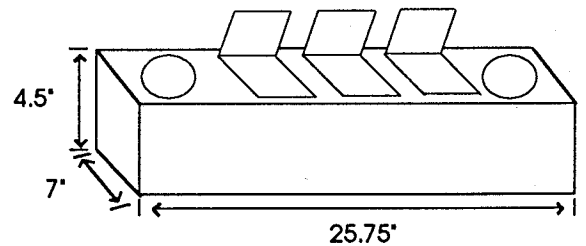

C  
O  
N  
N  
O  
L  
L  
Y

**CONDIMENT BAR  
MODEL NO.  
CB-101**

**Roll-A-Grill**

Constructed of stainless steel, small in design.

Unit consists of:

- 1) 2 plastic jars with pumps
- 2) 3 plastic covers with hinges and ladle cut outs or without cut outs
- 3) Three 1/9 x 4" stainless steel pans - 1.1 Quarts  
OR  
Three 1/9 x 2" stainless steel pans - .6 Quarts  
OR  
Combination

Model No.	Dimensions W D H	3 Plastic Covers	2 Jars with Pump	3 Pans
CB-101	27" x 7" x 4.5"	7" x 4.25	5" Diameter 5.5" Height 1.5 Quarts	1/9 x 4" 1.1 Quarts
Model No.	Dimensions W D H	3 Plastic Covers	2 Jars with Pump	3 Pans
CB-101	27" x 7" x 4.5"	7" x 4.25	5" Diameter 5.5" Height 1.5 Quarts	1/9 x 2" .6 Quart