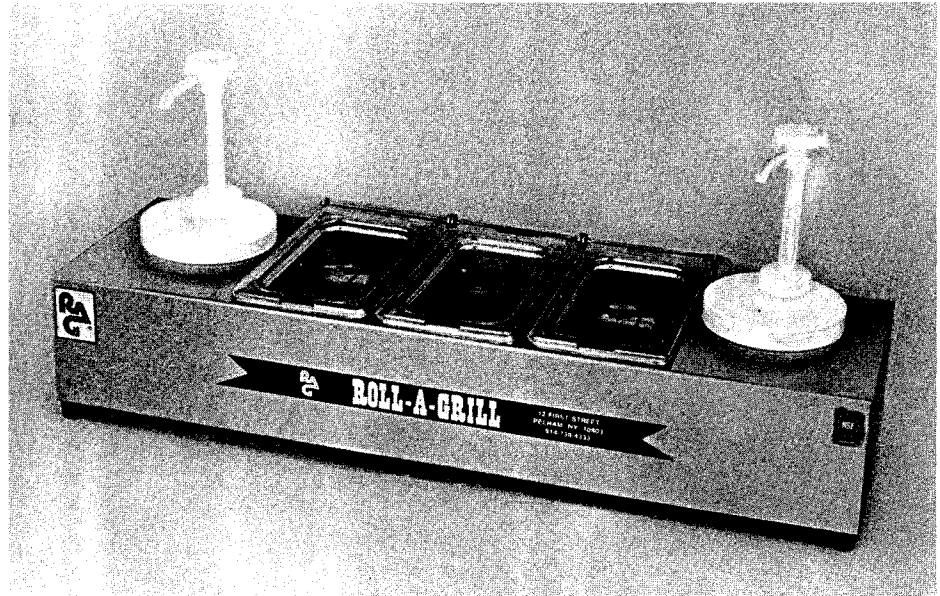

C  
O  
N  
N  
O  
L  
L  
Y

**CONDIMENT BAR  
MODEL NO.  
CB-101**

**Roll-A-Grill**

Constructed of stainless steel, small in design.

Unit consists of:

- 1) 2 plastic jars with pumps
- 2) 3 plastic covers with hinges and ladle cut outs or without cut outs
- 3) Three 1/9 x 4" stainless steel pans - 1.1 Quarts  
OR  
Three 1/9 x 2" stainless steel pans - .6 Quarts  
OR  
Combination

Model No.	Dimensions W D H	3 Plastic Covers	2 Jars with Pump	3 Pans
CB-101	27" x 7" x 4.5"	7" x 4.25	5" Diameter 5.5" Height 1.5 Quarts	1/9 x 4" 1.1 Quarts
Model No.	Dimensions W D H	3 Plastic Covers	2 Jars with Pump	3 Pans
CB-101	27" x 7" x 4.5"	7" x 4.25	5" Diameter 5.5" Height 1.5 Quarts	1/9 x 2" .6 Quart