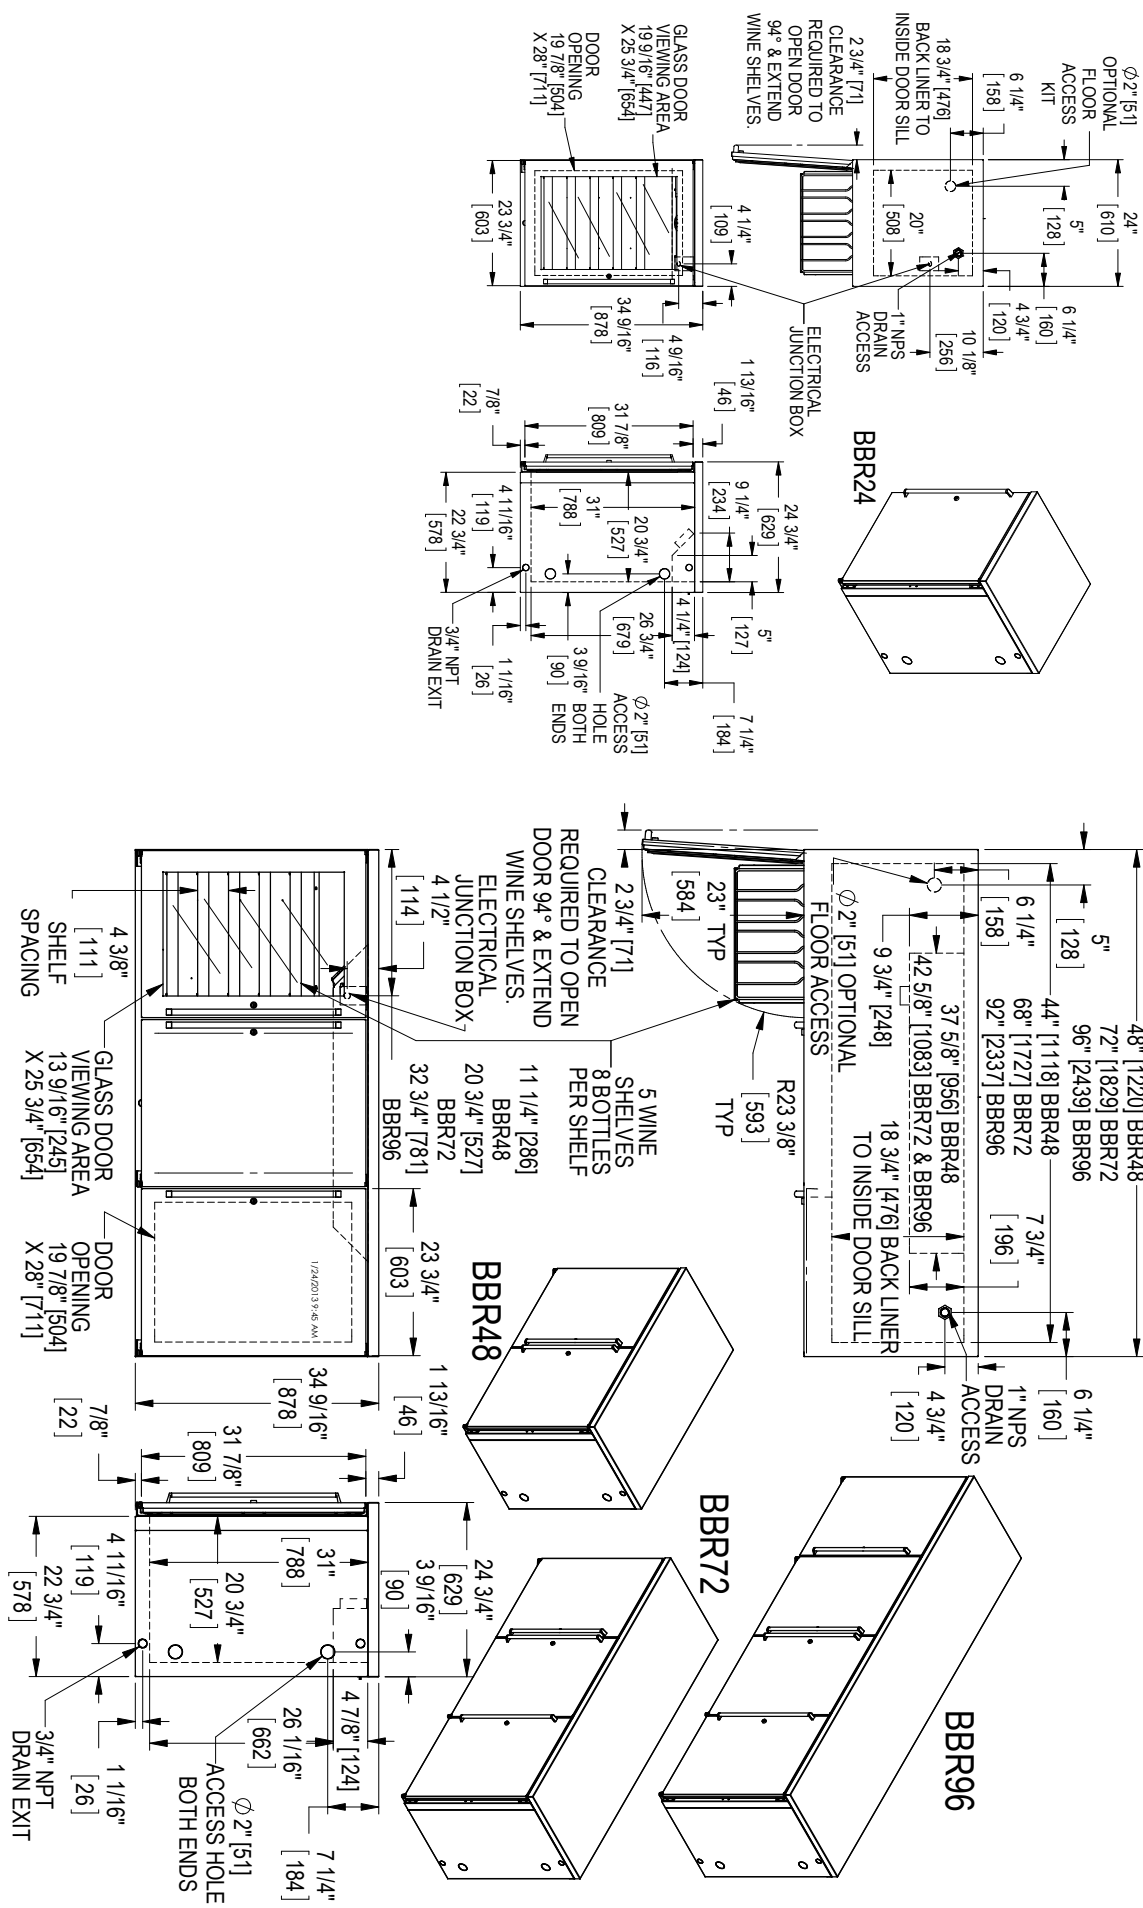

## REMOTE BACK BAR REFRIGERATOR 1, 2, 3 & 4 DOOR (STANDARD)

BBR96 shown

JOB	
AREA	
ITEM NO.	
MODEL NO.	

BBR24	1-Door Model
BBR48	2-Door Model
BBR72	3-Door Model
BBR96	4-Door Model

MODEL NUMBERS		BBR24	BBR48	BBR72	BBR96
NUMBER OF DOORS		1	2	3	4
EXTERIOR CABINET DIMENSIONS	Length - in. (mm)	24" (610mm)	48" (1219mm)	72" (1829mm)	96" (2438mm)
	Depth - in. (mm)	24.75" (629mm)	24.75" (629mm)	24.75" (629mm)	24.75" (629mm)
	Height - in. (mm)	34.565" (878mm)	34.565" (878mm)	34.565" (878mm)	34.565" (878mm)
INTERIOR CABINET DIMENSIONS	Length - in. (mm)	20" (508mm)	44" (1118mm)	68" (1727mm)	92" (2337mm)
	Depth - in. (mm)	18.75" (476mm)	18.75" (476mm)	18.75" (476mm)	18.75" (476mm)
	Height - in. (mm)	28.5" (724mm)	28.5" (724mm)	28.5" (724mm)	28.5" (724mm)
INTERNAL VOLUME Net. Cu. Ft. (Litres)		7.0 (198lt)	15.3 (433lt)	23.9 (677lt)	32.6 (923lt)
SHIPPING WEIGHT Lbs. (kg.)		162# (73kg)	286# (130kg)	386# (175kg)	527# (239kg)
ELECTRICAL SPECIFICATIONS	Electrical Supply	120 VAC/60 Hz/1 Ph	120 VAC/60 Hz/1 Ph	120 VAC/60 Hz/1 Ph	120 VAC/60 Hz/1 Ph
	Running Load Amps	1.1	1.6	2	2.5
	Electrical Connection	Hard Wired	Hard Wired	Hard Wired	Cord Connected
	Defrost Initiation	Automatic	Automatic	Automatic	Automatic
	Defrost Type	Off Cycle	Off Cycle	Off Cycle	Off Cycle
	Lighting Type	LED	LED	LED	LED
REFRIGERATION SPECIFICATIONS	Evaporator Capacity-Remotes	900 Btu/Hr @ 20° F Evaporator	1900 Btu/Hr @ 20° F Evaporator	2300 Btu/Hr @ 20° F Evaporator	2300 Btu/Hr @ 20° F Evaporator
	Remote Refrigerant Options	R134a & R22 & R404a	R134a & R22 & R404a	R134a & R22 & R404a	R134a & R22 & R404a
PLUMBING	Floor Drain Included	Yes	Yes	Yes	Yes
	Evaporator Condensate	Field Plumbed	Field Plumbed	Field Plumbed	Field Plumbed

# REMOTE BACK BAR REFRIGERATOR 1, 2, 3 & 4 DOOR (STANDARD)

8300 West Good Hope Road, Milwaukee, WI 53223  
 (800) 558-5592 • perlick.com