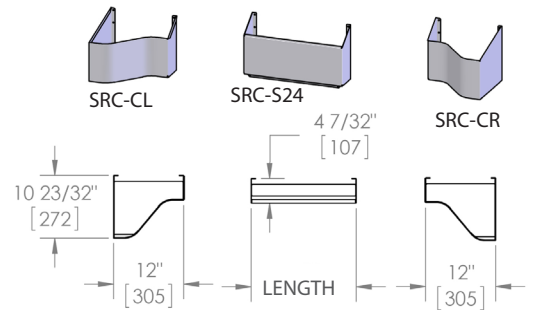

TOBIN ELLIS SIGNATURE COCKTAIL STATION ACCESSORIES

JOB	
AREA	
ITEM NO.	
MODEL NO.	

Cocktail Station - Speed Rail

PART NO.	DESCRIPTION	APPLICATION	LENGTH (mm)
SRC-CL	Speed Rail, Curved, Left End	Any TSC Series (17" Depth) Cocktail Station Model	12" (305)
SRC-CR	Speed Rail, Curved, Right End		12" (305)
SRC-S12	Speed Rail, Single, St. St'l.	Any TSC Series (17" Depth) Cocktail Station Model	12" (305)
SRC-S18	Speed Rail, Single, St. St'l.		12" (305)
SCR-S24	Speed Rail, Single, St. St'l.		24" (610)
SCR-S30	Speed Rail, Single, St. St'l.		30" (792)
SCR-S36	Speed Rail, Single, St. St'l.		36" (914)
SCR-S42	Speed Rail, Single, St. St'l.		42" (1067)
SCR-S48	Speed Rail, Single, St. St'l.		48" (1219)

Cocktail Station - Ice Chest Covers

PART NO.	DESCRIPTION	APPLICATION	LENGTH (mm)
ICC-C24	Covers, 3 Piece, Sliding, St. St'l.	TSC24 Series Ice Chests	24" (610)
ICC-C30	Covers, 3 Piece, Sliding, St. St'l.	TSC30 Series Ice Chests	30" (762)
ICC-C36	Covers, 3 Piece, Sliding, St. St'l.	TSC36 Series Ice Chests	36" (914)
ICC-C42	Covers, 3 Piece, Sliding, St. St'l.	TSC42 Series Ice Chests	42" (1067)

Cocktail Station - Ice Chest Divider

PART NO.	DESCRIPTION	APPLICATION
ICC-TSC	Ice Divider, St. St'l.	TSC Series Ice Chests

Cocktail Station - Ice Chest Bottle Tray

PART NO.	DESCRIPTION	APPLICATION	LENGTH (mm)
ICBT-7	Bottle Tray, 7 Bottles	TSC24 - TSC42 Ice Chests	21-1/2" (546)
ICBT-9	Bottle Tray, 9 Bottles	TSC30 - TSC42 Ice Chests	27-1/2" (699)

Cocktail Station - Slant Speed Rail

PART NO.	DESCRIPTION	APPLICATION
SSR-2SBC	Small Bottle Caddy, holds two 1-3/4" dia. bottles, Steel Wire - Vinyl Coated, Clips onto Main Wire Rack.	TSCE8SSR or TSCE12SSR Series Slanted Speed Racks