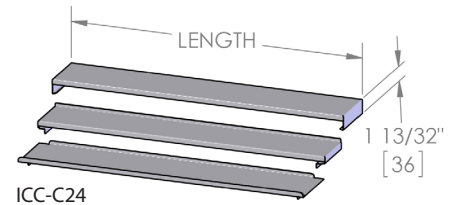

TOBIN ELLIS SIGNATURE COCKTAIL STATION ACCESSORIES

JOB	
AREA	
ITEM NO.	
MODEL NO.	

Cocktail Station - Speed Rail

PART NO.	DESCRIPTION	APPLICATION	LENGTH (mm)
SRC-CL	Speed Rail, Curved, Left End	Any TSC Series (17" Depth) Cocktail Station Model	12" (305)
SRC-CR	Speed Rail, Curved, Right End		12" (305)
SRC-S12	Speed Rail, Single, St. St'l.	Any TSC Series (17" Depth) Cocktail Station Model	12" (305)
SRC-S18	Speed Rail, Single, St. St'l.		12" (305)
SCR-S24	Speed Rail, Single, St. St'l.		24" (610)
SCR-S30	Speed Rail, Single, St. St'l.		30" (792)
SCR-S36	Speed Rail, Single, St. St'l.		36" (914)
SCR-S42	Speed Rail, Single, St. St'l.		42" (1067)
SCR-S48	Speed Rail, Single, St. St'l.		48" (1219)

Cocktail Station - Ice Chest Covers

PART NO.	DESCRIPTION	APPLICATION	LENGTH (mm)
ICC-C24	Covers, 3 Piece, Sliding, St. St'l.	TSC24 Series Ice Chests	24" (610)
ICC-C30	Covers, 3 Piece, Sliding, St. St'l.	TSC30 Series Ice Chests	30" (762)
ICC-C36	Covers, 3 Piece, Sliding, St. St'l.	TSC36 Series Ice Chests	36" (914)
ICC-C42	Covers, 3 Piece, Sliding, St. St'l.	TSC42 Series Ice Chests	42" (1067)

Cocktail Station - Ice Chest Divider

PART NO.	DESCRIPTION	APPLICATION
ICC-TSC	Ice Divider, St. St'l.	TSC Series Ice Chests

Cocktail Station - Ice Chest Bottle Tray

PART NO.	DESCRIPTION	APPLICATION	LENGTH (mm)
ICBT-7	Bottle Tray, 7 Bottles	TSC24 - TSC42 Ice Chests	21-1/2" (546)
ICBT-9	Bottle Tray, 9 Bottles	TSC30 - TSC42 Ice Chests	27-1/2" (699)

Cocktail Station - Slant Speed Rail

PART NO.	DESCRIPTION	APPLICATION
SSR-2SBC	Small Bottle Caddy, holds two 1-3/4" dia. bottles, Steel Wire - Vinyl Coated, Clips onto Main Wire Rack.	TSCE8SSR or TSCE12SSR Series Slanted Speed Racks