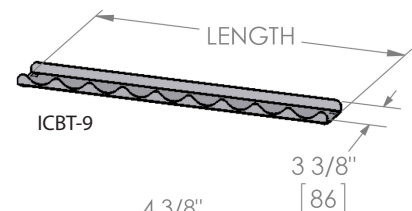

TOBIN ELLIS SIGNATURE COCKTAIL STATION ACCESSORIES

JOB	
AREA	
ITEM NO.	
MODEL NO.	

Cocktail Station - Speed Rail

PART NO.	DESCRIPTION	APPLICATION	LENGTH (mm)
SRC-CL	Speed Rail, Curved, Left End	Any TSC Series (17" Depth) Cocktail Station Model	12" (305)
SRC-CR	Speed Rail, Curved, Right End		12" (305)
SRC-S12	Speed Rail, Single, St. St'l.	Any TSC Series (17" Depth) Cocktail Station Model	12" (305)
SRC-S18	Speed Rail, Single, St. St'l.		12" (305)
SCR-S24	Speed Rail, Single, St. St'l.		24" (610)
SCR-S30	Speed Rail, Single, St. St'l.		30" (792)
SCR-S36	Speed Rail, Single, St. St'l.		36" (914)
SCR-S42	Speed Rail, Single, St. St'l.		42" (1067)
SCR-S48	Speed Rail, Single, St. St'l.		48" (1219)

Cocktail Station - Ice Chest Covers

PART NO.	DESCRIPTION	APPLICATION	LENGTH (mm)
ICC-C24	Covers, 3 Piece, Sliding, St. St'l.	TSC24 Series Ice Chests	24" (610)
ICC-C30	Covers, 3 Piece, Sliding, St. St'l.	TSC30 Series Ice Chests	30" (762)
ICC-C36	Covers, 3 Piece, Sliding, St. St'l.	TSC36 Series Ice Chests	36" (914)
ICC-C42	Covers, 3 Piece, Sliding, St. St'l.	TSC42 Series Ice Chests	42" (1067)

Cocktail Station - Ice Chest Divider

PART NO.	DESCRIPTION	APPLICATION
ICC-TSC	Ice Divider, St. St'l.	TSC Series Ice Chests

Cocktail Station - Ice Chest Bottle Tray

PART NO.	DESCRIPTION	APPLICATION	LENGTH (mm)
ICBT-7	Bottle Tray, 7 Bottles	TSC24 - TSC42 Ice Chests	21-1/2" (546)
ICBT-9	Bottle Tray, 9 Bottles	TSC30 - TSC42 Ice Chests	27-1/2" (699)