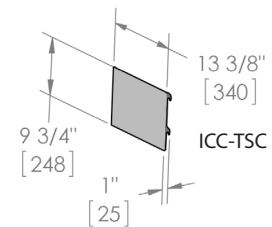

TOBIN ELLIS SIGNATURE COCKTAIL STATION ACCESSORIES

JOB	
AREA	
ITEM NO.	
MODEL NO.	

Cocktail Station - Speed Rail

PART NO.	DESCRIPTION	APPLICATION	LENGTH (mm)
SRC-CL	Speed Rail, Curved, Left End	Any TSC Series (17" Depth) Cocktail Station Model	12" (305)
SRC-CR	Speed Rail, Curved, Right End		12" (305)
SRC-S12	Speed Rail, Single, St. St'l.	Any TSC Series (17" Depth) Cocktail Station Model	12" (305)
SRC-S18	Speed Rail, Single, St. St'l.		12" (305)
SCR-S24	Speed Rail, Single, St. St'l.		24" (610)
SCR-S30	Speed Rail, Single, St. St'l.		30" (792)
SCR-S36	Speed Rail, Single, St. St'l.		36" (914)
SCR-S42	Speed Rail, Single, St. St'l.		42" (1067)
SCR-S48	Speed Rail, Single, St. St'l.		48" (1219)

Cocktail Station - Ice Chest Covers

PART NO.	DESCRIPTION	APPLICATION	LENGTH (mm)
ICC-C24	Covers, 3 Piece, Sliding, St. St'l.	TSC24 Series Ice Chests	24" (610)
ICC-C30	Covers, 3 Piece, Sliding, St. St'l.	TSC30 Series Ice Chests	30" (762)
ICC-C36	Covers, 3 Piece, Sliding, St. St'l.	TSC36 Series Ice Chests	36" (914)
ICC-C42	Covers, 3 Piece, Sliding, St. St'l.	TSC42 Series Ice Chests	42" (1067)

Cocktail Station - Ice Chest Divider

PART NO.	DESCRIPTION	APPLICATION
ICC-TSC	Ice Divider, St. St'l.	TSC Series Ice Chests

Cocktail Station - Ice Chest Bottle Tray

PART NO.	DESCRIPTION	APPLICATION	LENGTH (mm)
ICBT-7	Bottle Tray, 7 Bottles	TSC24 - TSC42 Ice Chests	21-1/2" (546)
ICBT-9	Bottle Tray, 9 Bottles	TSC30 - TSC42 Ice Chests	27-1/2" (699)