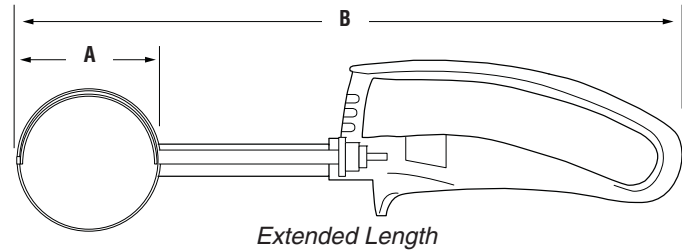

ONE-PIECE COLOR-CODED NSF SQUEEZE DISHERS

MODELS

Standard Length	Extended Length	Size	Color	Standard Length	Extended Length	Size	Color	Standard Length	Extended Length	Size	Color
47388	N/A	4	Orange	47394	N/A	14	Sky Blue	47400	47378	40	Orchid
47389	N/A	5	Teal	47395	47374	16	Royal Blue	47401	N/A	50	Terracotta
47390	47370	6	White	47396	47375	20	Yellow	47402	47379	60	Pink
47391	47371	8	Gray	47397	47376	24	Red	47403	N/A	70	Plum
47392	47372	10	Ivory	47398	47377	30	Black	47404	N/A	100	Orange
47393	47373	12	Green	47399	N/A	36	Mushroom				

DIMENSIONS (shown in inches (cm))

SPECIFICATIONS

Item No.	Color	Size (Approximate Servings per QT.)	Capacity			Item Dimensions	
			Fluid Oz (ML)	Fluid Oz (Approx.)	Cup/Teaspoon/Teaspoon	(A) IN (CM)	(B) IN (CM)
47388	Orange	4	8.0 (236.6)	8	1 Cup	3⁵/₈ (9.2)	10¹/₁₆ (25.6)
47389	Teal	5	6.0 (177.4)	6	¾ Cup	3³/₈ (8.6)	9³/₄ (24.8)
47390	White	6	4.7 (139)	4³/₄	⅝ Cup	3 (7.6)	9⁵/₈ (24.4)
47391	Gray	8	3.7 (109.5)	3³/₄	½ Cup	2⁷/₈ (7.3)	9¹/₄ (23.8)
47392	Ivory	10	3.2 (96)	3¹/₄	⅜ Cup	2³/₄ (7)	9¹/₄ (23.8)
47393	Green	12	2.8 (83.6)	2⁷/₈	⅓ Cup	2¹/₂ (6.4)	9¹/₈ (23.2)
47394	Sky Blue	14	2.4 (71.4)	2³/₈	⅓ Cup	2³/₈ (6)	9 (22.9)
47395	Royal Blue	16	2.0 (59.5)	2	¼ Cup	2¹/₄ (5.7)	8⁷/₈ (22.5)
47396	Yellow	20	1.8 (53.4)	1⁷/₈	3¹/₂ Tablespoons	2¹/₄ (5.7)	8³/₄ (22.2)
47397	Red	24	1.52 (45)	1¹/₂	3 Tablespoons	2 (5.1)	8¹/₂ (21.6)
47398	Black	30	1.13 (33.3)	1¹/₈	2¹/₄ Tablespoons	1⁷/₈ (4.8)	8¹/₄ (20.8)
47399	Mushroom	36	0.94 (27.8)	7⁸/₁₆	1³/₄ Tablespoons	1³/₄ (4.4)	8¹/₄ (20.8)
47400	Orchid	40	0.72 (21.2)	¾	1¹/₂ Tablespoons	1⁵/₈ (4.1)	7⁷/₈ (20.1)
47401	Terracotta	50	0.65 (19.2)	⅝	4 Teaspoons	1¹/₂ (3.8)	7⁷/₈ (20.0)
47402	Pink	60	0.54 (15.9)	½	1 Teaspoon	1⁵/₈ (3.5)	7³/₄ (19.7)
47403	Plum	70	0.47 (13.8)	⅜	2³/₄ Teaspoons	1¹/₄ (3.2)	7³/₄ (19.7)
47404	Orange	100	0.33 (9.6)	¼	2 Teaspoons	1¹/₈ (2.9)	7¹/₂ (19.1)
47370	White	6	4.7 (139)	4³/₄	⅝ Cup	3 (7.6)	10⁷/₁₆ (27.6)
47371	Gray	8	3.7 (109.5)	3³/₄	½ Cup	2⁷/₈ (7.3)	10⁵/₈ (27)
47372	Ivory	10	3.2 (96)	3¹/₄	⅜ Cup	2³/₄ (7)	10¹/₂ (26.7)
47373	Green	12	2.8 (83.6)	2⁷/₈	⅓ Cup	2¹/₂ (6.4)	10³/₈ (26.4)
47374	Royal Blue	16	2.0 (59.5)	2	¼ Cup	2¹/₄ (5.7)	10 (25.5)
47375	Yellow	20	1.8 (53.4)	1⁷/₈	3¹/₂ Tablespoons	2¹/₄ (5.7)	10 (25.4)
47376	Red	24	1.52 (45)	1¹/₂	3 Tablespoons	2 (5.1)	9⁷/₈ (25.1)
47377	Black	30	1.13 (33.3)	1¹/₈	2¹/₄ Tablespoons	1⁷/₈ (4.8)	9⁵/₈ (24.4)
47378	Orchid	40	0.72 (21.2)	¾	1¹/₂ Tablespoons	1⁵/₈ (4.1)	9¹/₄ (23.5)
47379	Pink	60	0.54 (15.9)	½	1 Teaspoon	1⁵/₈ (3.5)	9¹/₈ (23.2)

Outperform every day.™

www.vollrath.com

The Vollrath Company, L.L.C.
1236 North 18th Street
Sheboygan, WI 53081-3201 U.S.A.
Customer Service: 800.628.0830
Canada Customer Service: 800.695.8560
Main Fax: 800.752.5620 or

Technical Services: 800.628.0832
Technical Services Fax:
920.459.5462