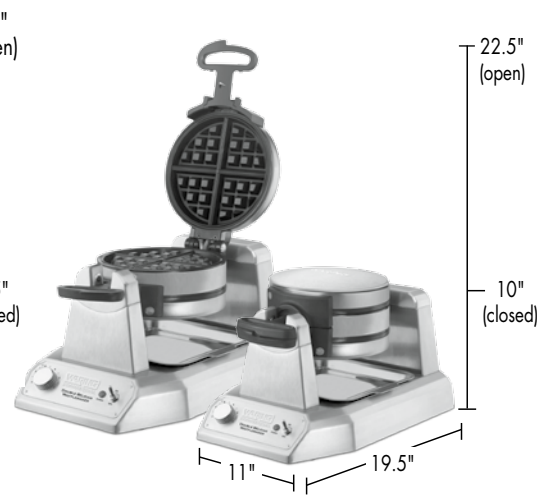

WW200
WWD200 (not pictured)

©2012 Waring Commercial

Waring Commercial
314 Ella T. Grasso Ave.
Torrington, CT 06790
Tel. (800) 492-7464
Fax (860) 496-9008

www.waringcommercialproducts.com

12WC130572
PG-29837