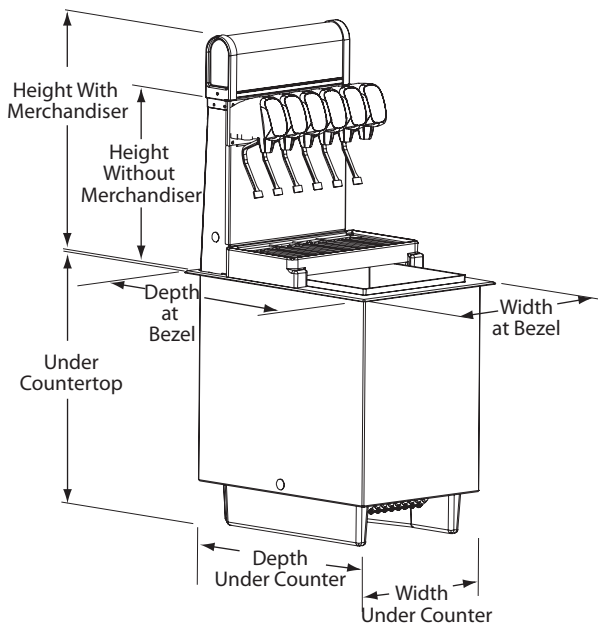

DI-1522 • DI-2323 • DIL-2323 Drop-in Series

DI-1522-6-SL
Shown with 464GP Valves

DI-2323-8-SL
Shown with 464GP Valves

Standard Features

- Servend's patented flex manifold makes carbonated or non-carbonated drink changes possible in minutes.
- Easy service access with no tools required to remove drain pan, splash panel, and ice bin door.
- Front accessible cold plate inlets for easy installation.
- Flomatic beverage valves enhance drink quality and presentation.
- Dual view merchandiser highlights brand offering from all sides.

	DI-1522	DI-2323	DIL-2323
Standard Features	Dual-view merchandiser, light kit. "Quench Your Thirst" graphics, Flomatic 424 valves, key switch and drain kit.		
Ice Storage Capacity	Up to 60 lbs. / 27.3 kgs.	Up to 80 lbs. / 36.4 kgs.	Up to 100 lbs. / 45.5 kgs.
Flex Manifold	2-1-1-2 right to left	3-1-1-1-2 right to left	
Electrical Requirements	120V/60Hz/2.4FLA 220V/50Hz/1 also available	120V/60Hz/3.2FLA 220V/50Hz/1 also available	
Drain	One recessed 3/4" (1.91 cm) FPT is located on the bottom of unit. A second recessed 3/4" (1.91 cm) FPT drain connection for the drain pan is located adjacent to the cold plate drain.		
Approx. Shipping Weights	164 lbs. / 74.5 kgs.	203 lbs. / 92.3 kgs.	190 lbs. / 86.4 kgs.
Countertop Weight (w/o ice)	118 lbs. / 53.6 kgs.	146 lbs. / 66.4 kgs.	137 lbs. / 62.3 kgs.
Valves	Flomatic 464GP valves are available in sanitary lever, push button, portion control and automatic fill valves. Valve lockout switch on ice bin door available. Other valves available, contact factory for details.		
Options	Drop-in tower light box and splash guards.		

Dimensions

	DI-1522	DI-2323	DIL-2323
Width	15.00"	23.00"	23.00"
	38.10 cm	58.40 cm	58.40 cm
Depth	22.00"	23.00"	23.00"
	55.88 cm	58.40 cm	58.40 cm
Height without merchandiser	16.38"	16.88"	16.88"
	41.61 cm	42.88 cm	42.88 cm
Height with Merchandiser	22.38"	22.75"	22.75"
	56.85 cm	57.79 cm	57.79 cm
Under Countertop	23.54"	18.00"	23.50"
	59.79 cm	45.72 cm	59.69 cm